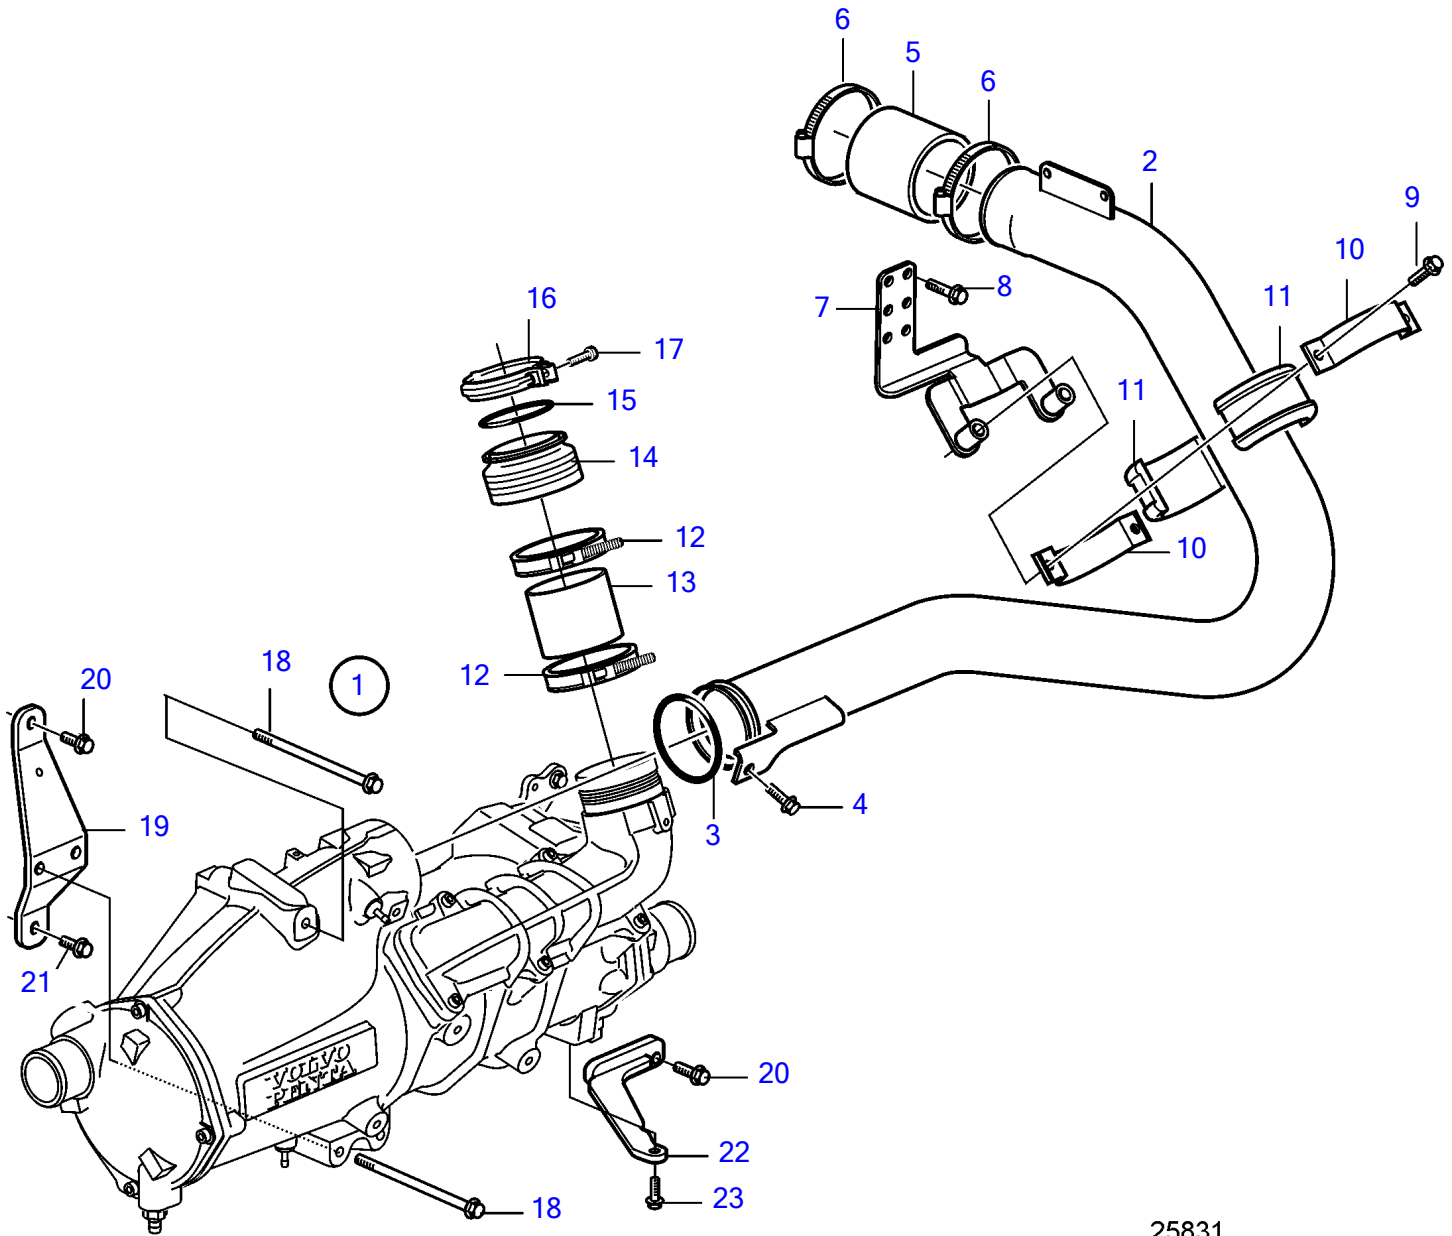

D11A-A, D11A-B, D11A-C, D11A-D

25831

D11A-A, D11A-B, D11A-C, D11A-D

REF	PART NO.	QTY	DESCRIPTION	SEE SEC.	NOTES
1	21274971	1	Intercooler		
			.	36746	
2	21113456	1	Charge air pipe		
3	1542783	1	O-ring		
4	946173	1	Flange screw		
5	943952	1	Hose		L=80mm
	952986	1	Hose		L=120mm
6	943482	2	Hose clamp		
7	21324371	1	Bracket		For IPS
8	947760	4	Flange screw		For IPS
9	973924	2	Flange screw		For IPS
10	1674206	1	Half clamp		For IPS
11	21324378	1	Bushing		For IPS
12	1544731	2	Hose clamp		
13	470327	1	Hose		
14	21274919	1	Flange connection		
15	1542781	1	Sealing ring		
16	1542778	1	V-band clamp		
17	949335	1	Hexagon screw		
18	973098	3	Flange screw		
19		1	Bracket		
20	945444	2	Flange screw		
21	946329	1	Flange screw		
22	3595213	1	Bracket		
23	959238		Hex. socket screw		