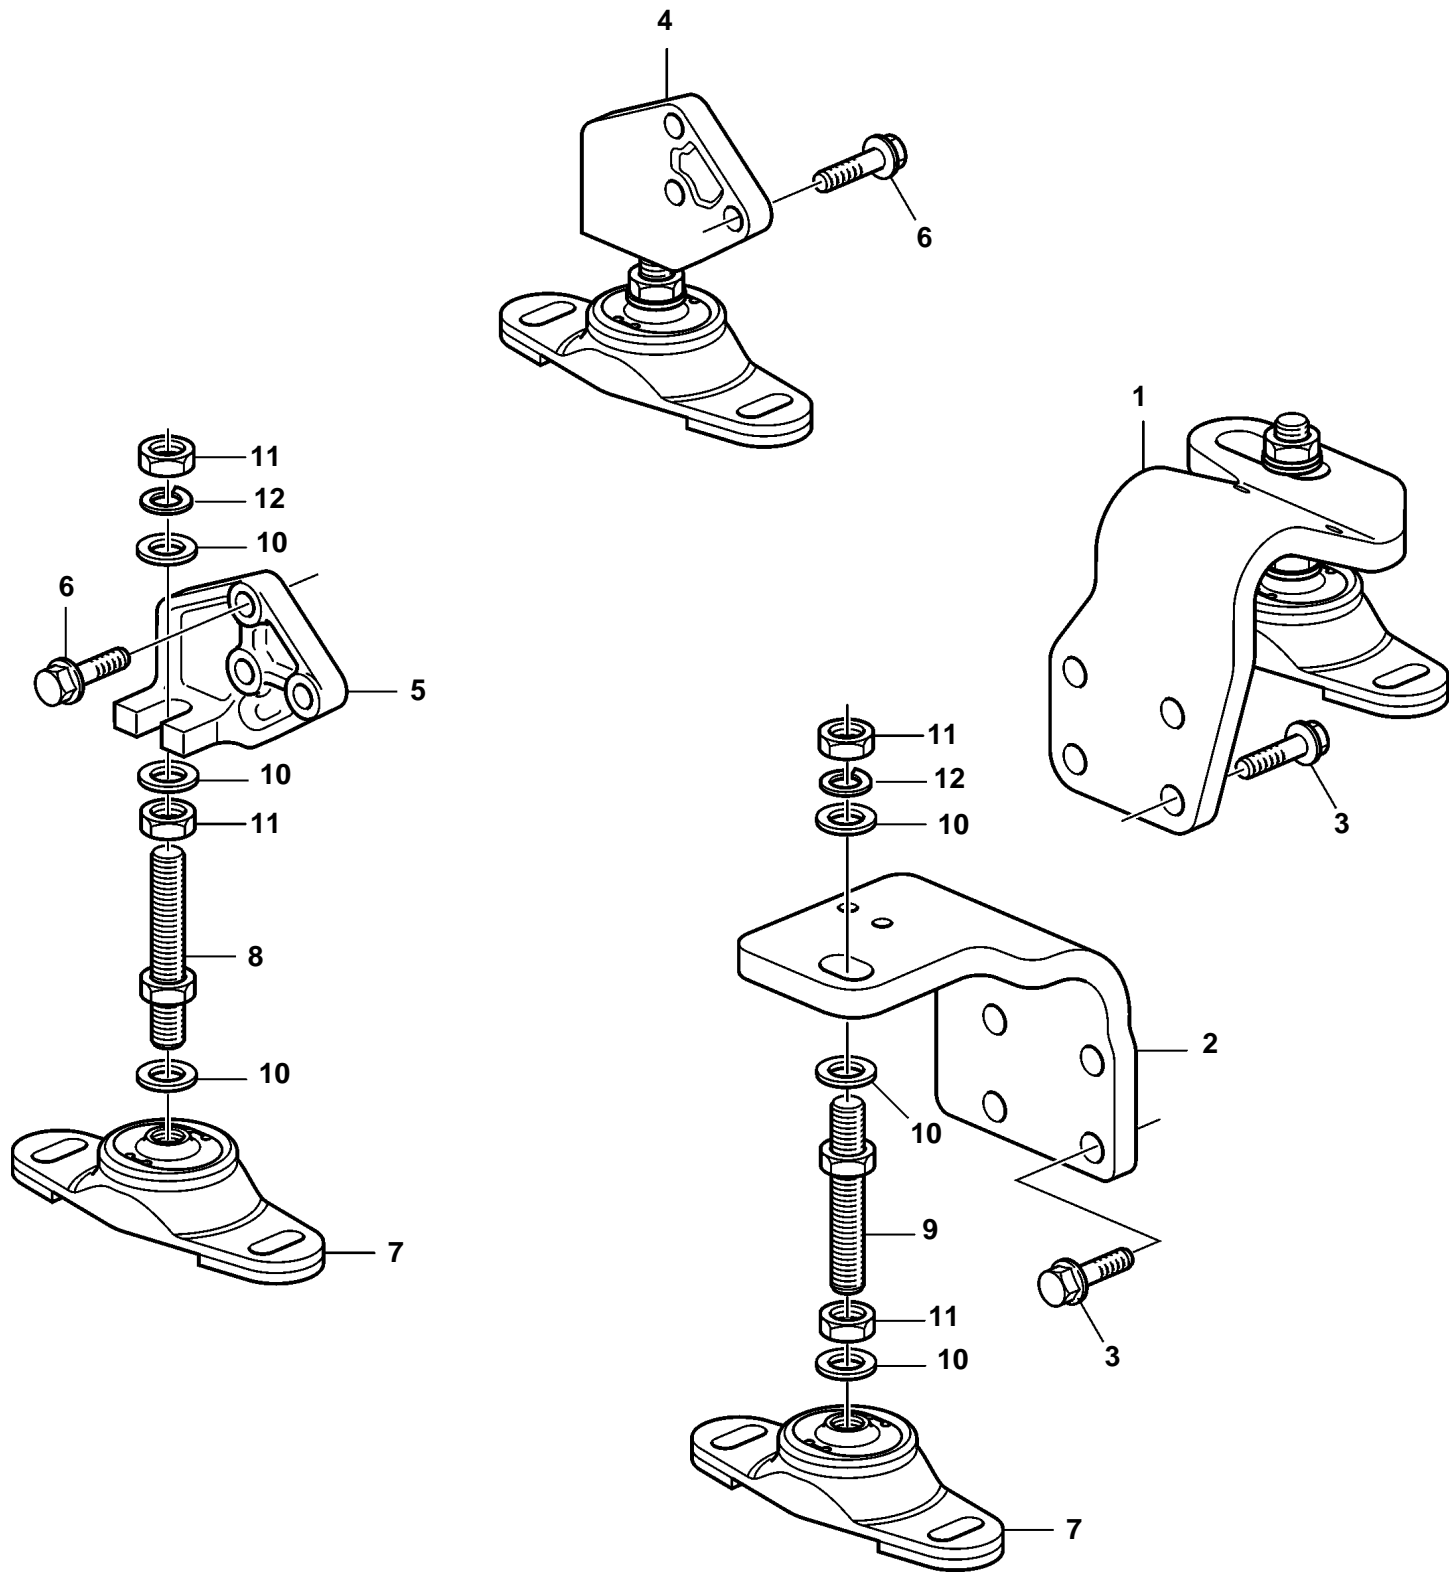

D1-30A, D1-30B, D1-30F

22663

D1-30A, D1-30B, D1-30F

REF	PART NO.	QTY	DESCRIPTION	NOTES
1	3812400	1	Engine bracket, front	Port, D1-30A, D1-30B
	21192336	1	Engine bracket, front	Port, D1-30F
2	3812731	1	Engine bracket, front	Starboard
3	21246649	8	Flange screw	
4	3812733	1	Engine bracket, rear	Port
5	3817030	1	Engine bracket, rear	Starboard
6	965185	6	Flange screw	
7	3888806	4	Rubber cushion	
8	3817628	2	Adjusting screw	Port
9	861431	2	Adjusting screw	Starboard
10	945094	12	Washer	
11	955821	8	Hexagon nut	
12	941912	4	Spring washer	