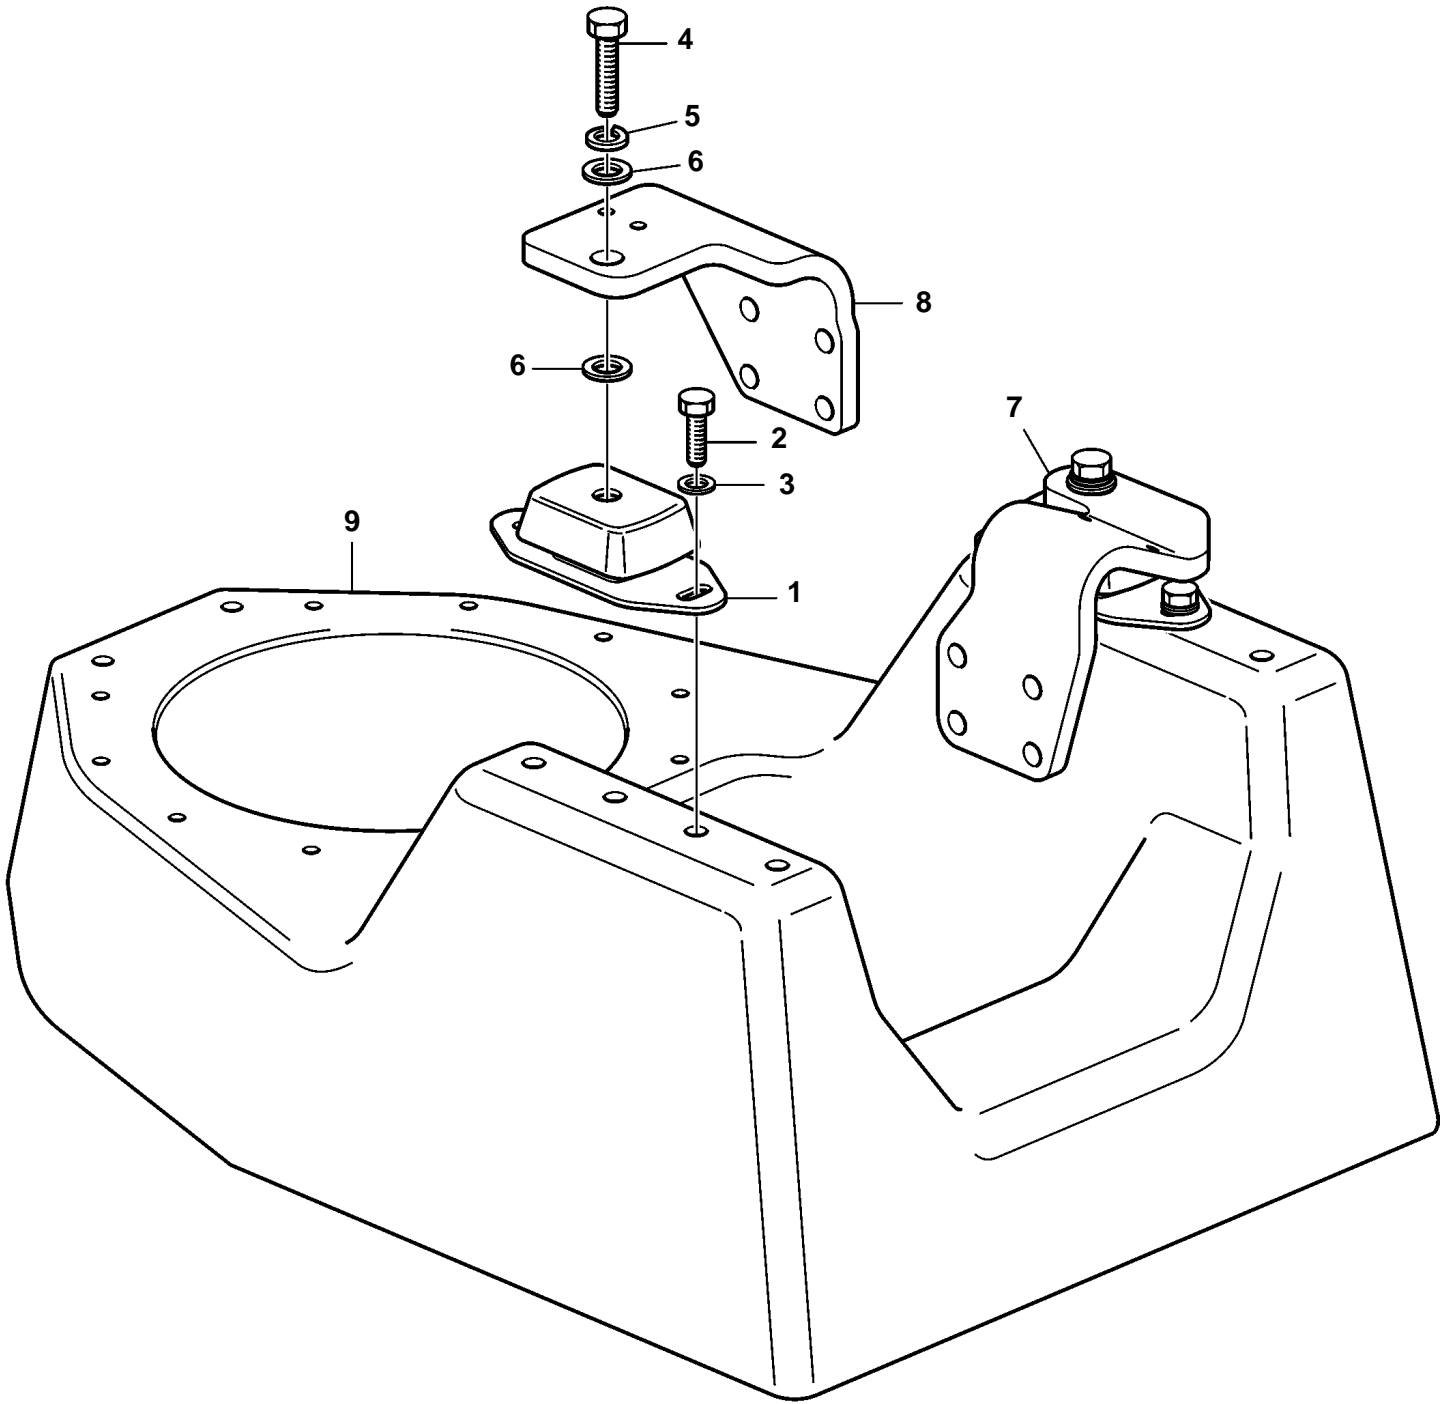

D2-40A, D2-40B, D2-40F

22901

D2-40A, D2-40B, D2-40F

REF	PART NO.	QTY	DESCRIPTION	NOTES
1	846765	2	Rubber element	
2	963580	4	Hexagon screw	
3	976945	4	Washer	
4	959710	2	Hexagon screw	
5	941912	2	Spring washer	
6	955900	4	Washer	
7	3812734	1	Engine bracket, front	Port
8	3812735	1	Engine bracket, front	Starboard
9	3842284	1	Engine bed	