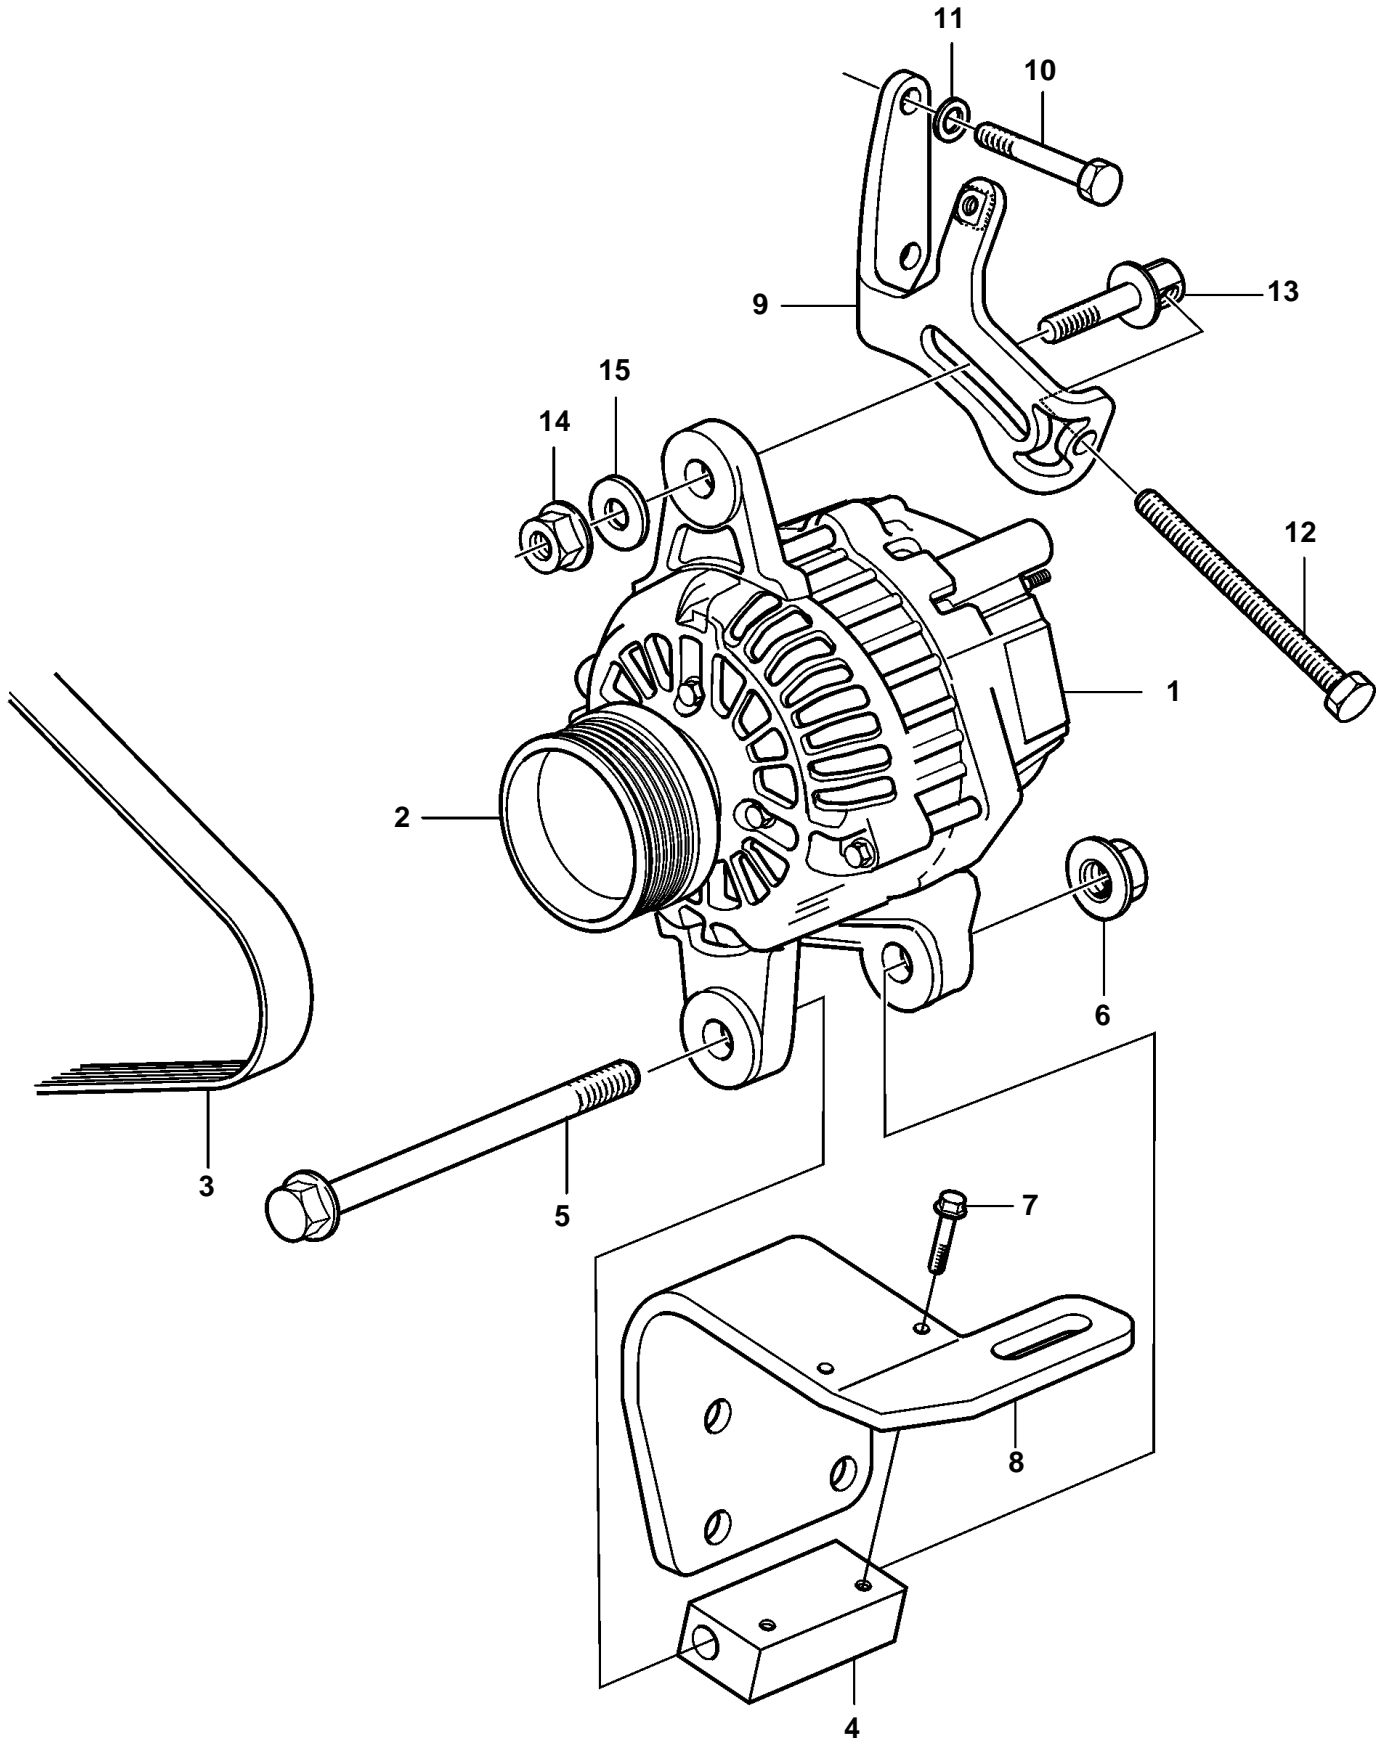

D1-30F, D2-40F

**D1-30F, D2-40F**

REF	PART NO.	QTY	DESCRIPTION	SEE SEC.	NOTES
1	874502	1	Alternator		14V 115A
	3803650	1	Alternator, exch, exch		14V 115A
				9893	
	3803650		Alternator, exch		
2	21192097	1	Pulley		
3	3812159	1	Belt		D1-30
	3812145	1	Belt		D2-40
4	21192343	1	Support		
5	993179	1	Flange screw		
6	971096	1	Flange nut		
7	946470	2	Flange screw		
8		1	Engine mountings, front	8306	Port side, D1-30
		1	Engine mountings, front	8307	Port side, D2-40
9	3884212	1	Tensioner		
10	969982	2	Flange screw		
11	861913	2	Spring washer		
12	21246605	1	Hexagon screw		
13	861663	1	Lock screw		
14	21246409	1	Flange nut		
15	3580019	1	Washer		