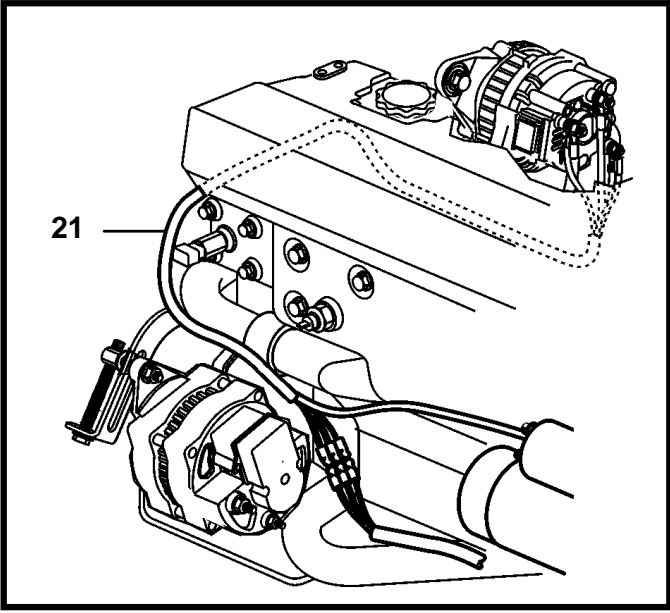

D1-30A, D1-30B, D2-40A, D2-40B, D1-30F, D2-40F

D1-30A, D1-30B, D2-40A, D2-40B, D1-30F, D2-40F

| REF | PART NO. | QTY | DESCRIPTION                             | SEE SEC.    | NOTES                                  |
|-----|----------|-----|---|-------------|--|
| 1   |          | 1   | Alternator, Mastervolt                  |             | Not marketed by Volvo Penta.           |
| 2   |          | 1   | · Nut                                   |             |  |
| 3   | 21281679 | 1   | Alternator kit                          |             |  |
| 4   | 3818325  | 1   | · Pulley                                |             |  |
| 5   | 978447   | 4   | · Flange screw                          |             |  |
| 6   |          | 1   | · Tensioner, kit                        |             |  |
| 7   | 977820   | 1   | · · Hexagon screw                       |             |  |
| 8   | 861663   | 1   | · · Lock screw                          |             |  |
| 9   | 945408   | 1   | · Flange nut                            |             |  |
| 10  |          | 1   | · Bracket, kit                          |             |  |
| 11  | 859071   | 1   | · · Bushing                             |             |  |
| 12  | 945444   | 2   | · Flange screw                          |             |  |
| 13  | 965193   | 1   | · Flange screw                          |             |  |
| 14  | 971096   | 1   | · Flange nut                            |             |  |
| 15  |          | 1   | · Bracket, kit                          |             |  |
| 16  |          | 1   | · · Bracket                             |             |  |
| 17  | 859574   | 2   | · · Bushing                             |             |  |
| 18  | 859072   | 1   | · · Sleeve                              |             |  |
| 19  | 971096   | 1   | · Flange nut                            |             |  |
| 20  | 991619   | 1   | · V-ribbed belt                         |             |  |
| 21  | 3886482  | 1   | · Wiring harness<br>· Bulletin P-32-1-3 | P-32-1-3-EN | Extra Alternator Kit, D2-55/75 Engines |
| 22  | 3583794  | 4   | Screw                                   |             |  |