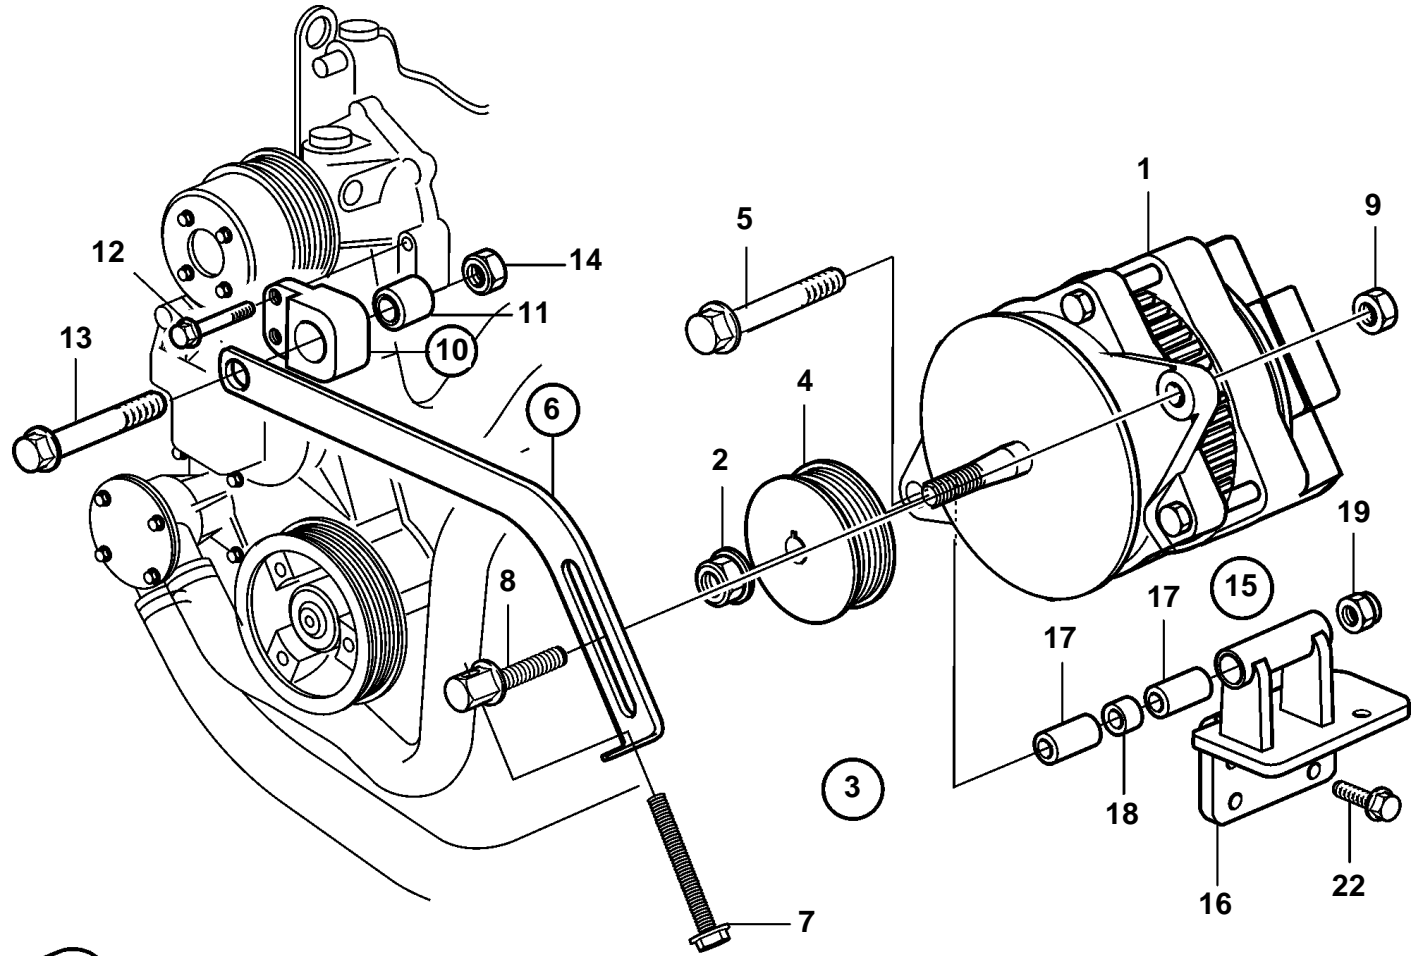

D1-30A, D1-30B, D2-40A, D2-40B, D1-30F, D2-40F

D1-30A, D1-30B, D2-40A, D2-40B, D1-30F, D2-40F

| REF | PART NO. | QTY | DESCRIPTION                             | SEE SEC.    | NOTES                                  |
|-----|----------|-----|---|-------------|--|
| 1   |          | 1   | Alternator, Mastervolt                  |             | Not marketed by Volvo Penta.           |
| 2   |          | 1   | · Nut                                   |             |  |
| 3   | 21281679 | 1   | Alternator kit                          |             |  |
| 4   | 3818325  | 1   | · Pulley                                |             |  |
| 5   | 978447   | 4   | · Flange screw                          |             |  |
| 6   |          | 1   | · Tensioner, kit                        |             |  |
| 7   | 977820   | 1   | · · Hexagon screw                       |             |  |
| 8   | 861663   | 1   | · · Lock screw                          |             |  |
| 9   | 945408   | 1   | · Flange nut                            |             |  |
| 10  |          | 1   | · Bracket, kit                          |             |  |
| 11  | 859071   | 1   | · · Bushing                             |             |  |
| 12  | 945444   | 2   | · Flange screw                          |             |  |
| 13  | 965193   | 1   | · Flange screw                          |             |  |
| 14  | 971096   | 1   | · Flange nut                            |             |  |
| 15  |          | 1   | · Bracket, kit                          |             |  |
| 16  |          | 1   | · · Bracket                             |             |  |
| 17  | 859574   | 2   | · · Bushing                             |             |  |
| 18  | 859072   | 1   | · · Sleeve                              |             |  |
| 19  | 971096   | 1   | · Flange nut                            |             |  |
| 20  | 991619   | 1   | · V-ribbed belt                         |             |  |
| 21  | 3886482  | 1   | · Wiring harness<br>· Bulletin P-32-1-3 | P-32-1-3-EN | Extra Alternator Kit, D2-55/75 Engines |
| 22  | 3583794  | 4   | Screw                                   |             |  |