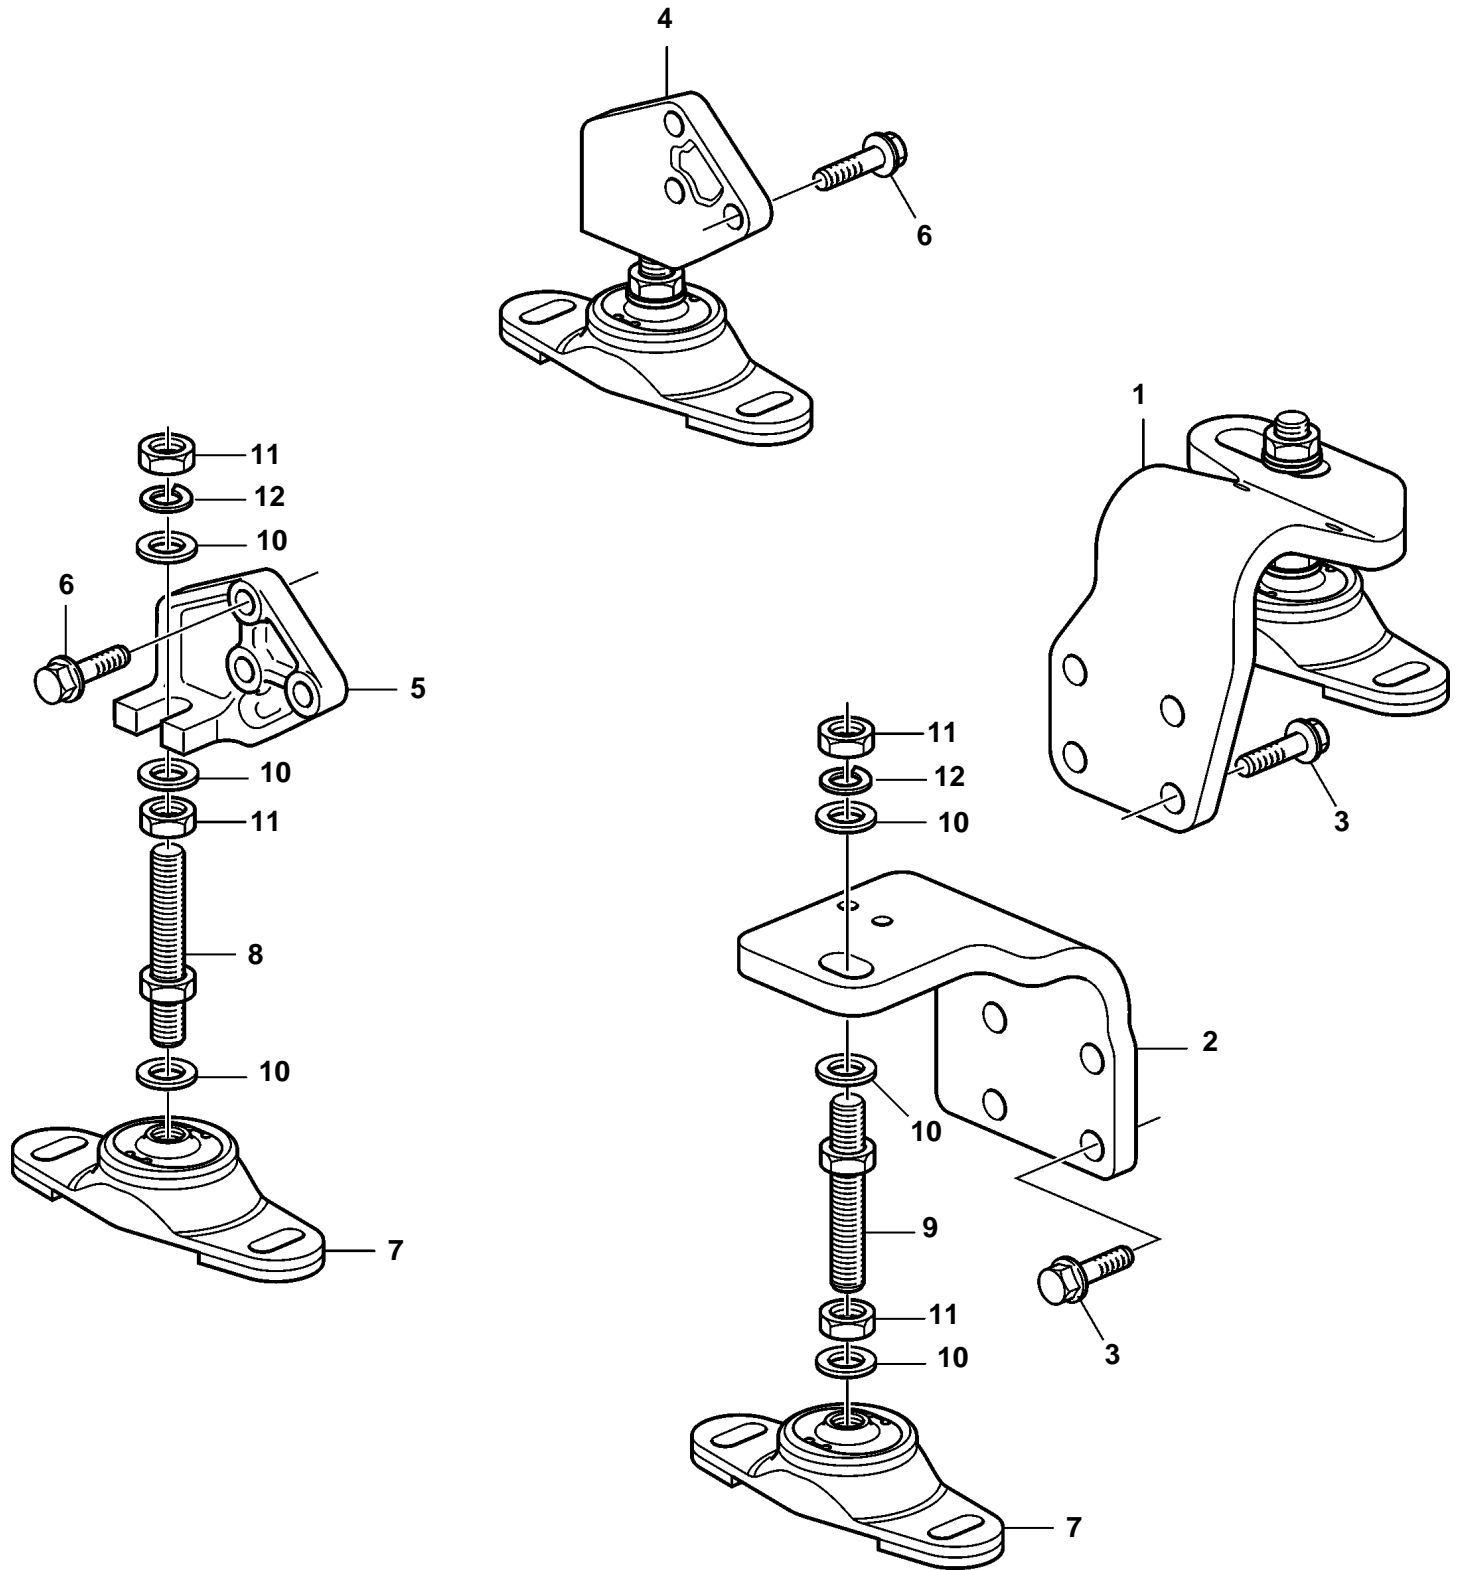

D1-30A, D1-30B, D1-30F

22663

D1-30A, D1-30B, D1-30F

REF	PART NO.	QTY	DESCRIPTION	NOTES
1	3812400	1	Engine bracket, front	Port, D1-30A, D1-30B
	21192336	1	Engine bracket, front	Port, D1-30F
2	3812731	1	Engine bracket, front	Starboard
3	21246649	8	Flange screw	
4	3812733	1	Engine bracket, rear	Port
5	3817030	1	Engine bracket, rear	Starboard
6	965185	6	Flange screw	
7	3888806	4	Rubber cushion	
8	3817628	2	Adjusting screw	Port
9	861431	2	Adjusting screw	Starboard
10	945094	12	Washer	
11	955821	8	Hexagon nut	
12	941912	4	Spring washer	