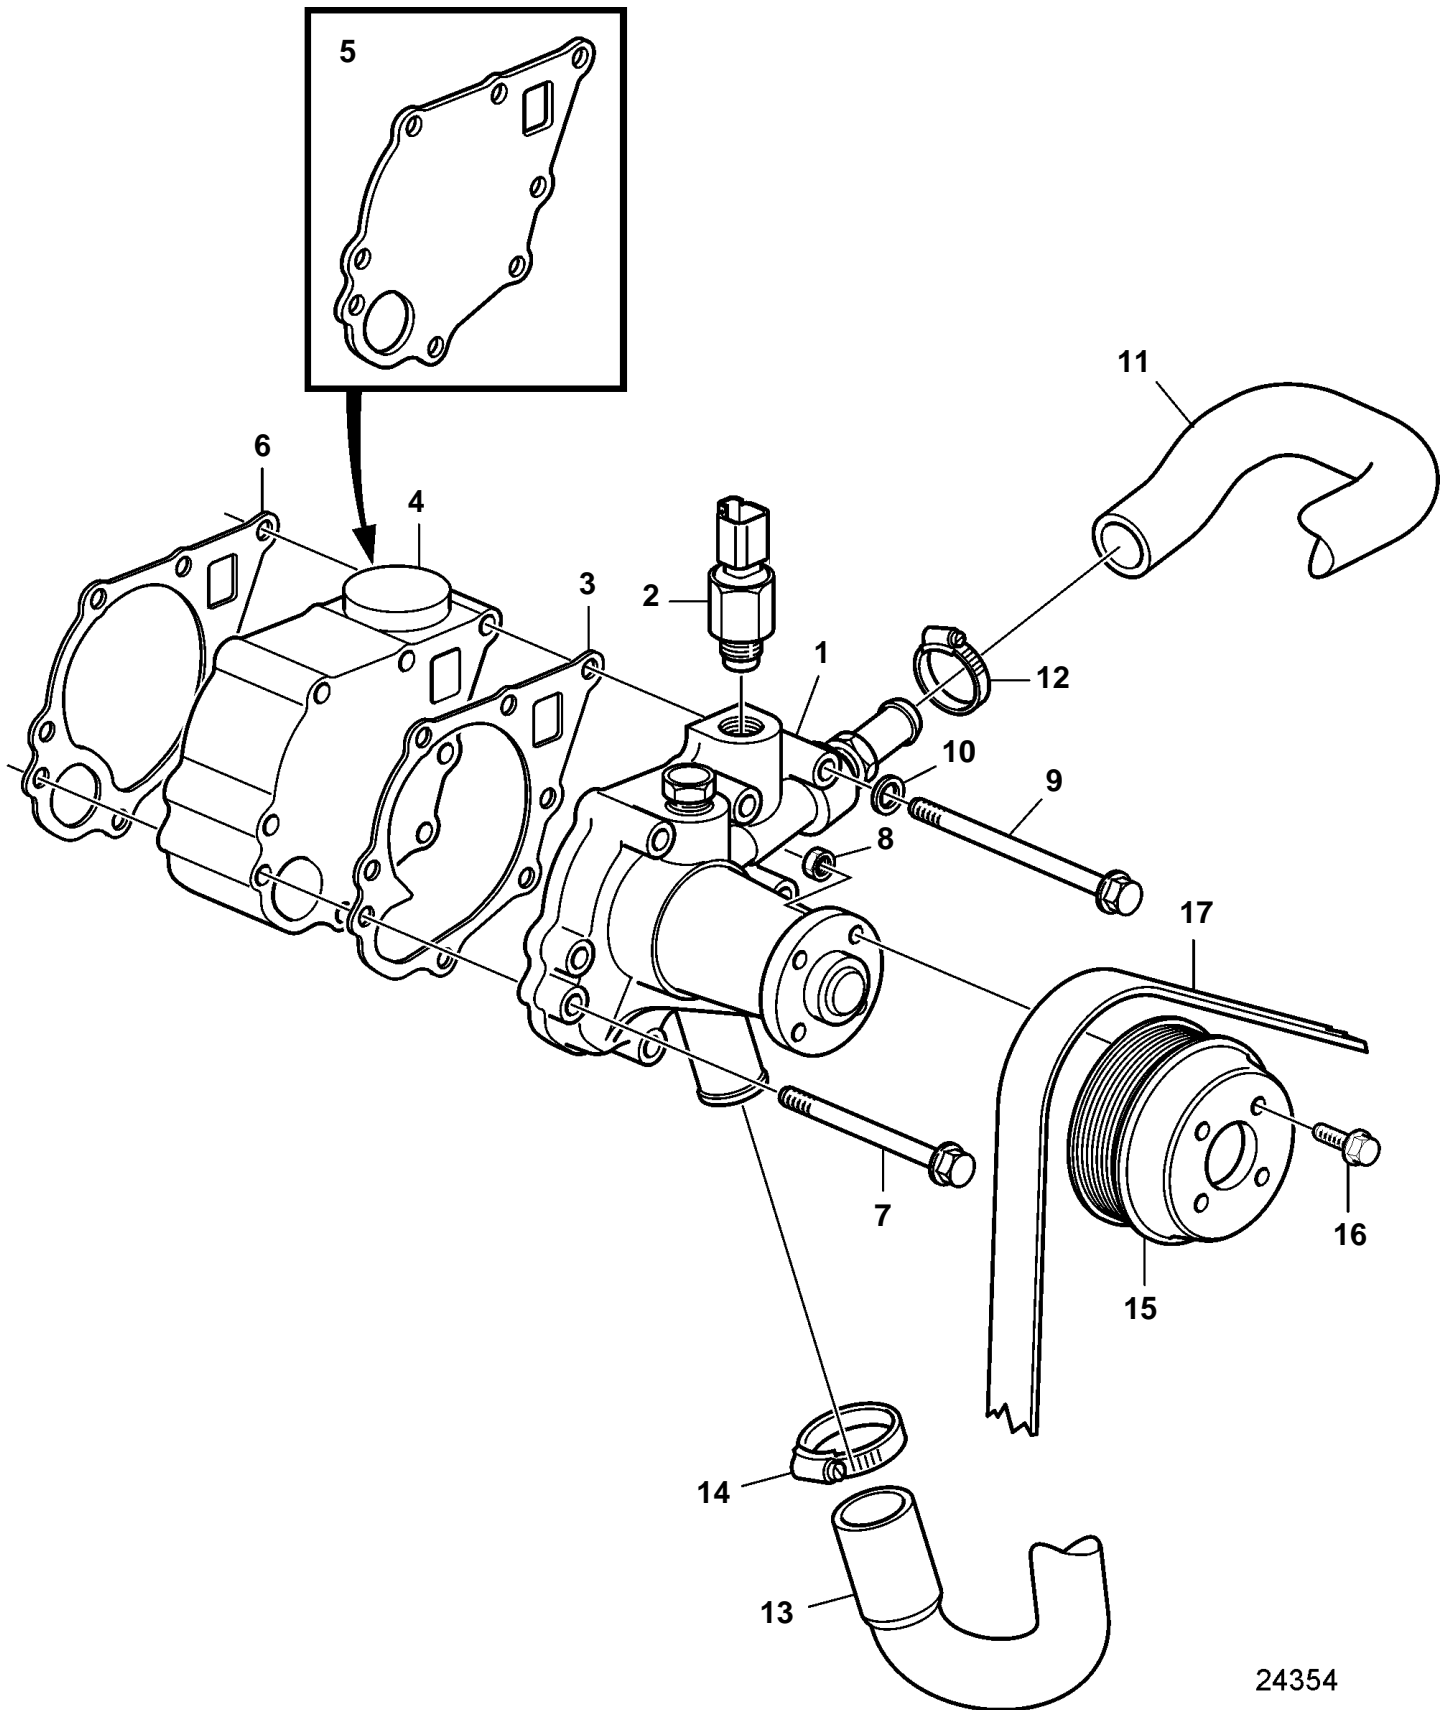

D1-13A, D1-20A

24354

D1-13A, D1-20A

REF	PART NO.	QTY	DESCRIPTION	SEE SEC.	NOTES
1	3803970	1	Coolant pump, exch		
2	3808797	1	Thermo monitor		
3	3580003	1	Gasket		
4	3886401	1	Spacer		D1-13
5	3887172	1	Plate		D1-20
6	3580001	1	Gasket		
7	861899	3	Screw		D1-13
	3580258	3	Screw		D1-20
8	945407	1	Flange nut		
9	20405647	4	Hexagon screw		D1-13
	3580243	4	Screw		
10	861913	4	Spring washer		D1-13
11		1	Hose	8330	Water pump - Expansion tank.
12		2	Hose clamp	8330	
13		1	Hose	8335	Water pump - Heat Exchanger.
14		2	Hose clamp	8335	
15	3812146	1	Pulley		
16	3580013	4	Screw		
17		1	Drive belt	8355	