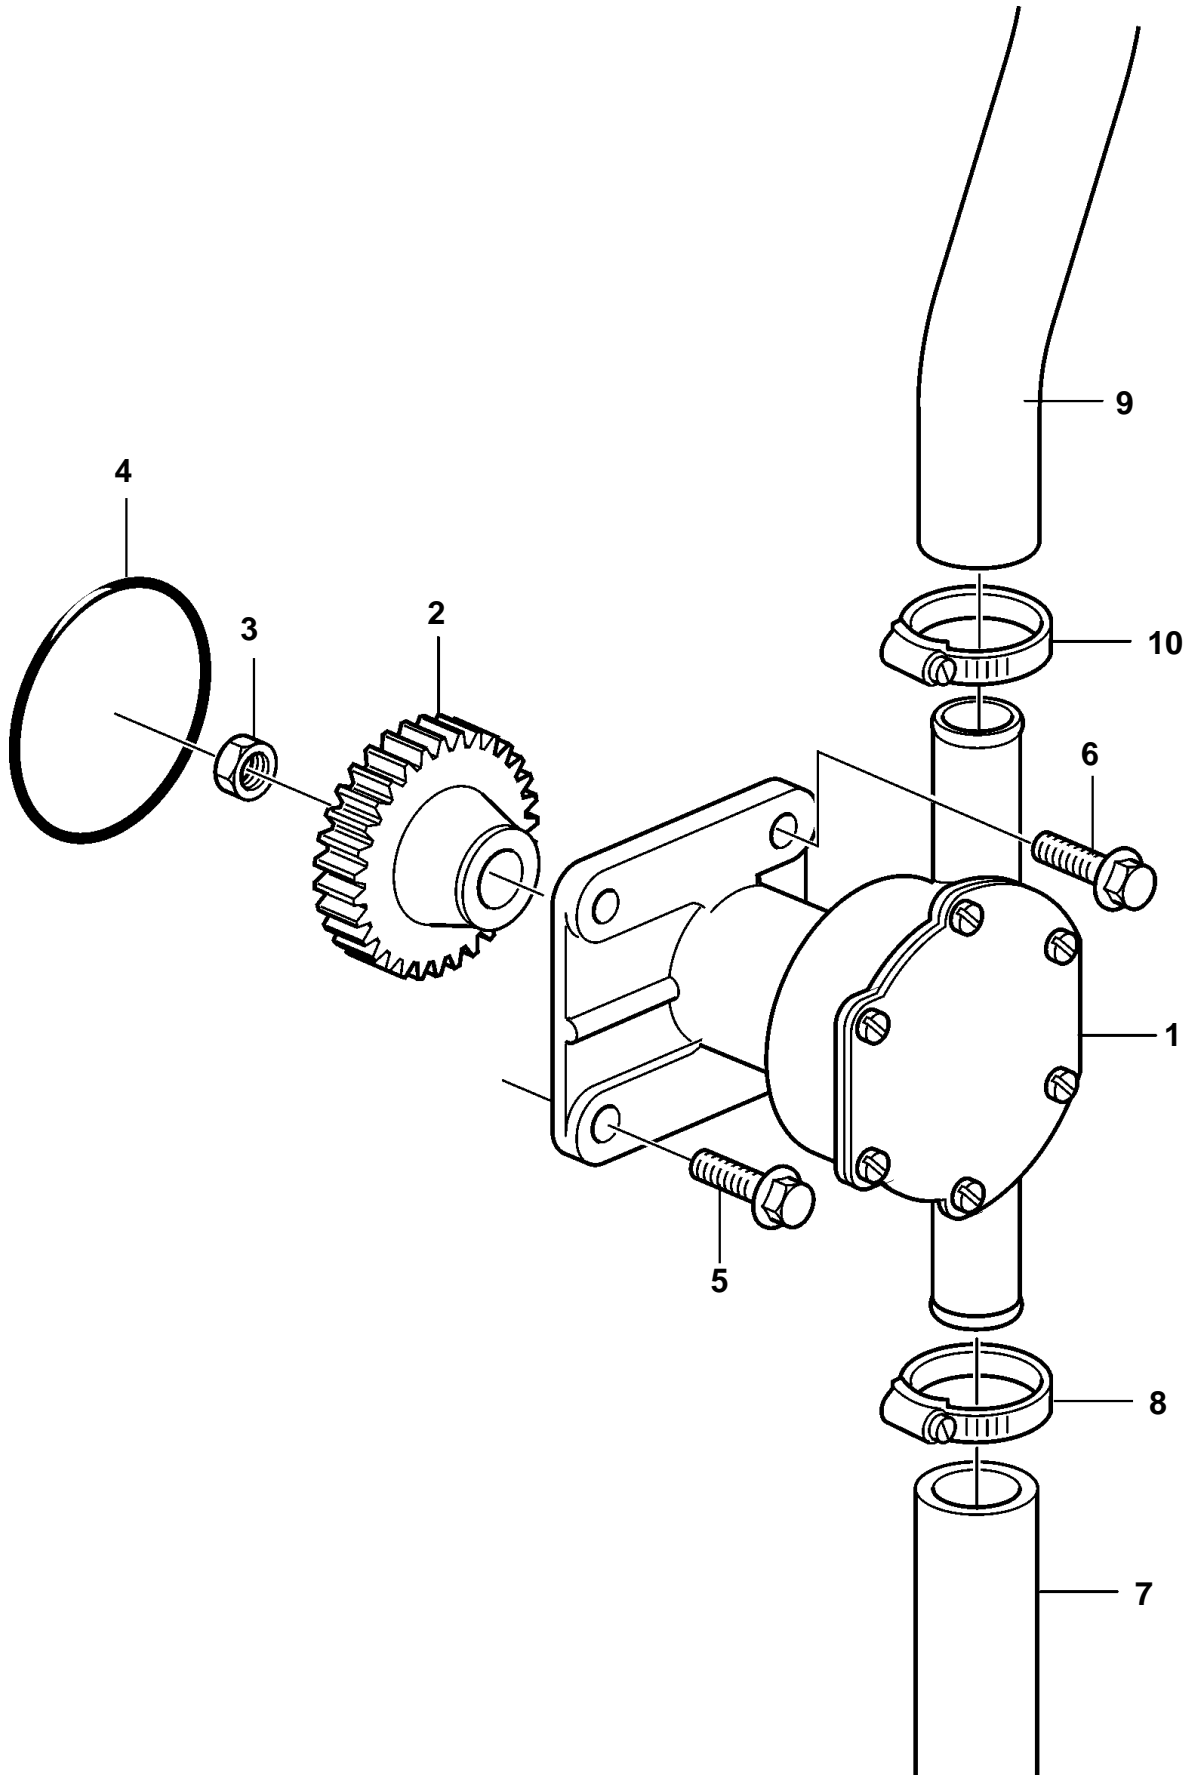

D1-13A, D1-13B, D1-20A, D1-20B, D1-13F, D1-20F

24351

D1-13A, D1-13B, D1-20A, D1-20B, D1-13F, D1-20F

REF	PART NO.	QTY	DESCRIPTION	SEE SEC.	NOTES
1	3593654	1	Sea water pump · Bulletin 43-19A	43-19A-EN	New Sea Water Pumps
1				4153	
2	3580062	1	Gear		
3	21246409	1	Flange nut		
4	3580063	1	O-ring		
5	965180	2	Flange screw		
6	965216	2	Flange screw		
7			Hose	8375	Sea water pump-sea water filter.
8			Hose clamp	8375	
9	3809920	1	Hose		Sea water pump-heat exchanger., D1-13
	3812156	1	Hose		Sea water pump-heat exchanger., D1-20
10	943475	2	Hose clamp		