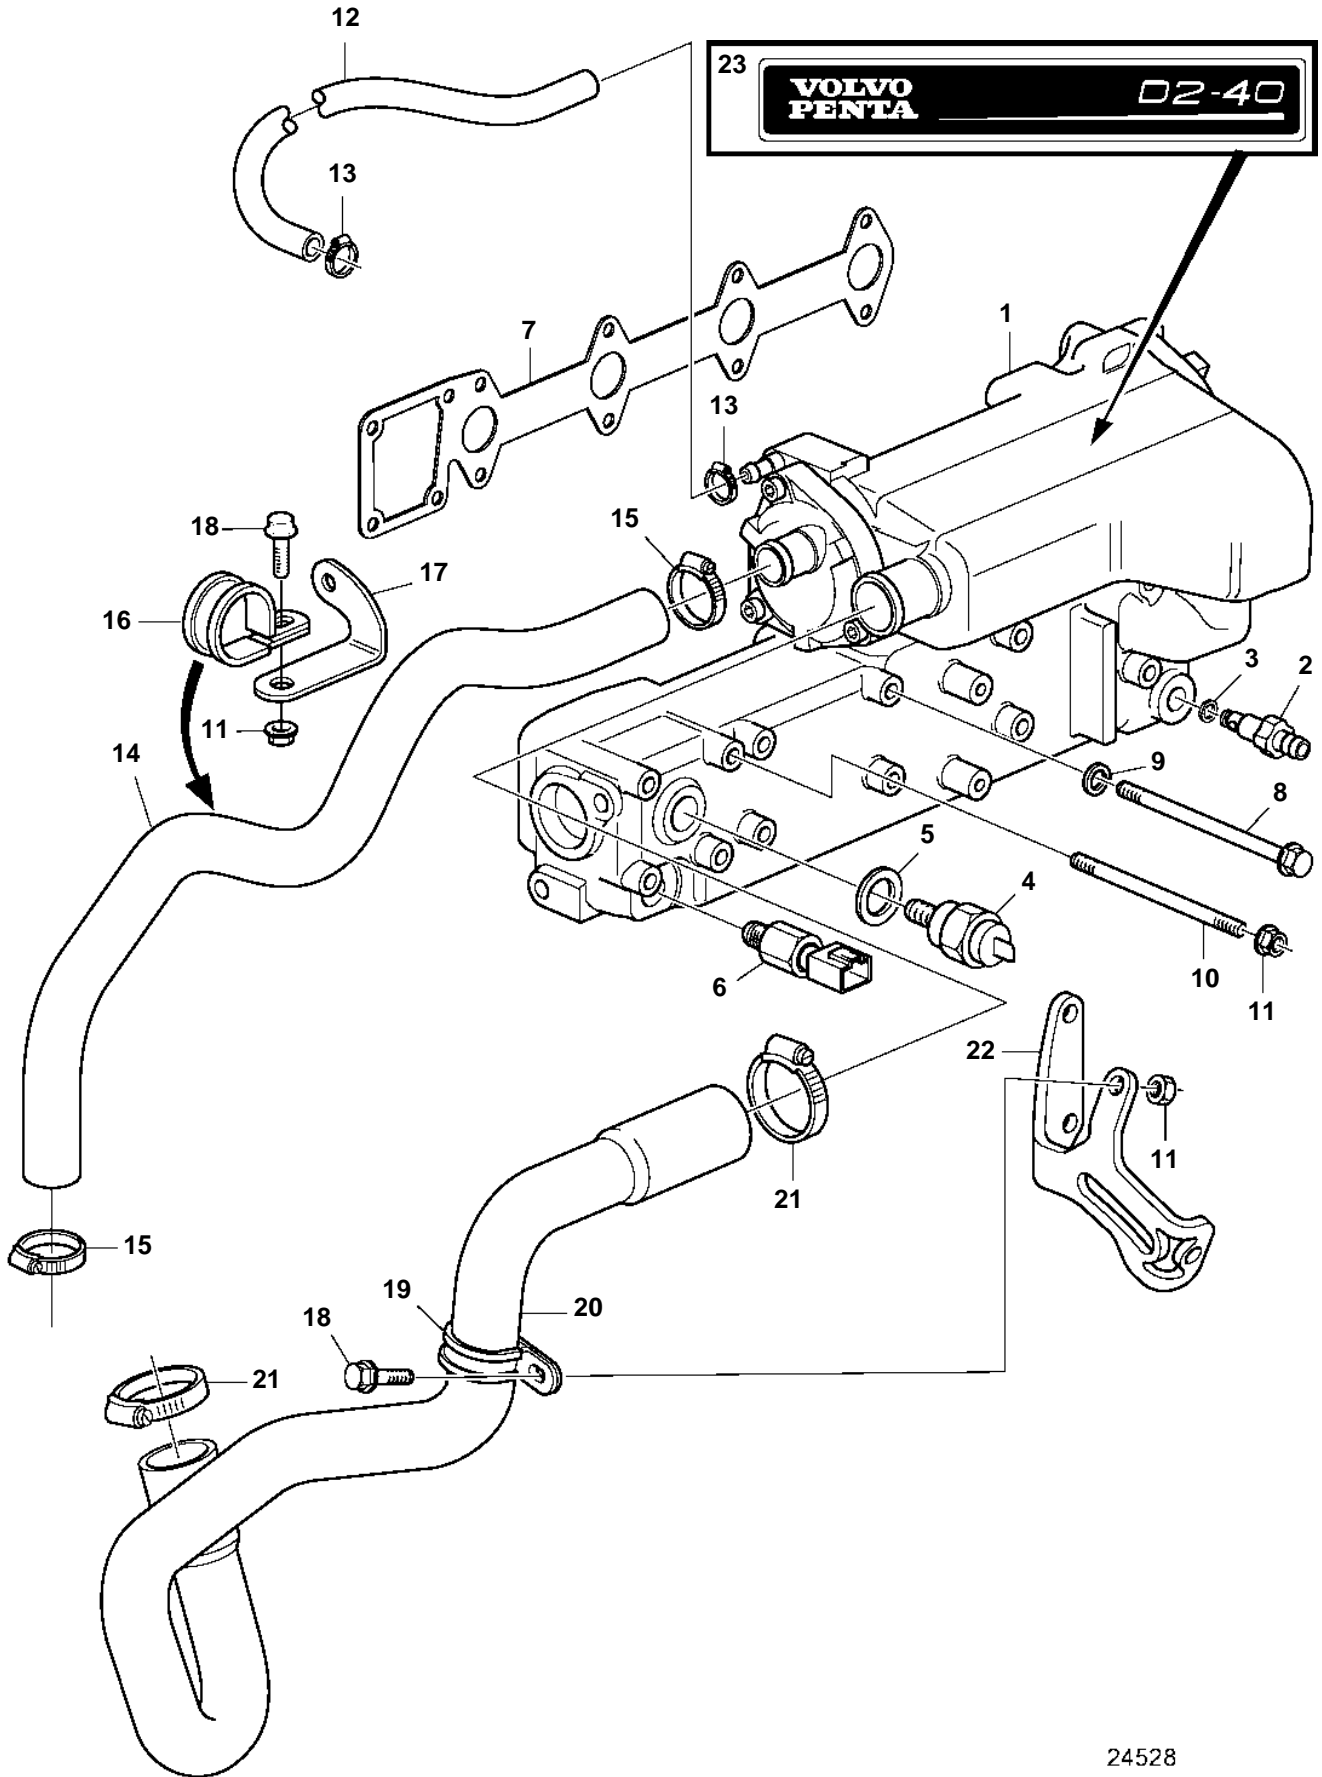

D2-40A

24528

## D2-40A

REF	PART NO.	QTY	DESCRIPTION	SEE SEC.	NOTES
1	3840130	1	Heat exchanger		
				9711	
2		1	Draining nippel	9711	
3		1	· O-ring		
4		1	Ect sensor	8369	
5	11998	1	Gasket		
6	3808797	1	Thermo monitor		
7	3812445	1	Gasket		
8	955285	8	Hexagon screw		
9	861913	8	Spring washer		
10	3884546	2	Stud		
11	945407	2	Flange nut		
12	993304	1	Hose		Heat exchanger-expansion tank.
13	945652	2	Hose clamp		
14	3812889	1	Hose		Heat exchanger-Sea water pump.
15	943475	2	Hose clamp		
16	952636	1	Clamp		
17	3812875	1	Bracket		
18	946544	2	Flange screw		
19	952637	1	Clamp		
20	3818454	1	Hose		Heat exchanger-water pump.
21	853548	2	Hose clamp		
22		1	Tensioner		
23	3809967	1	Label		