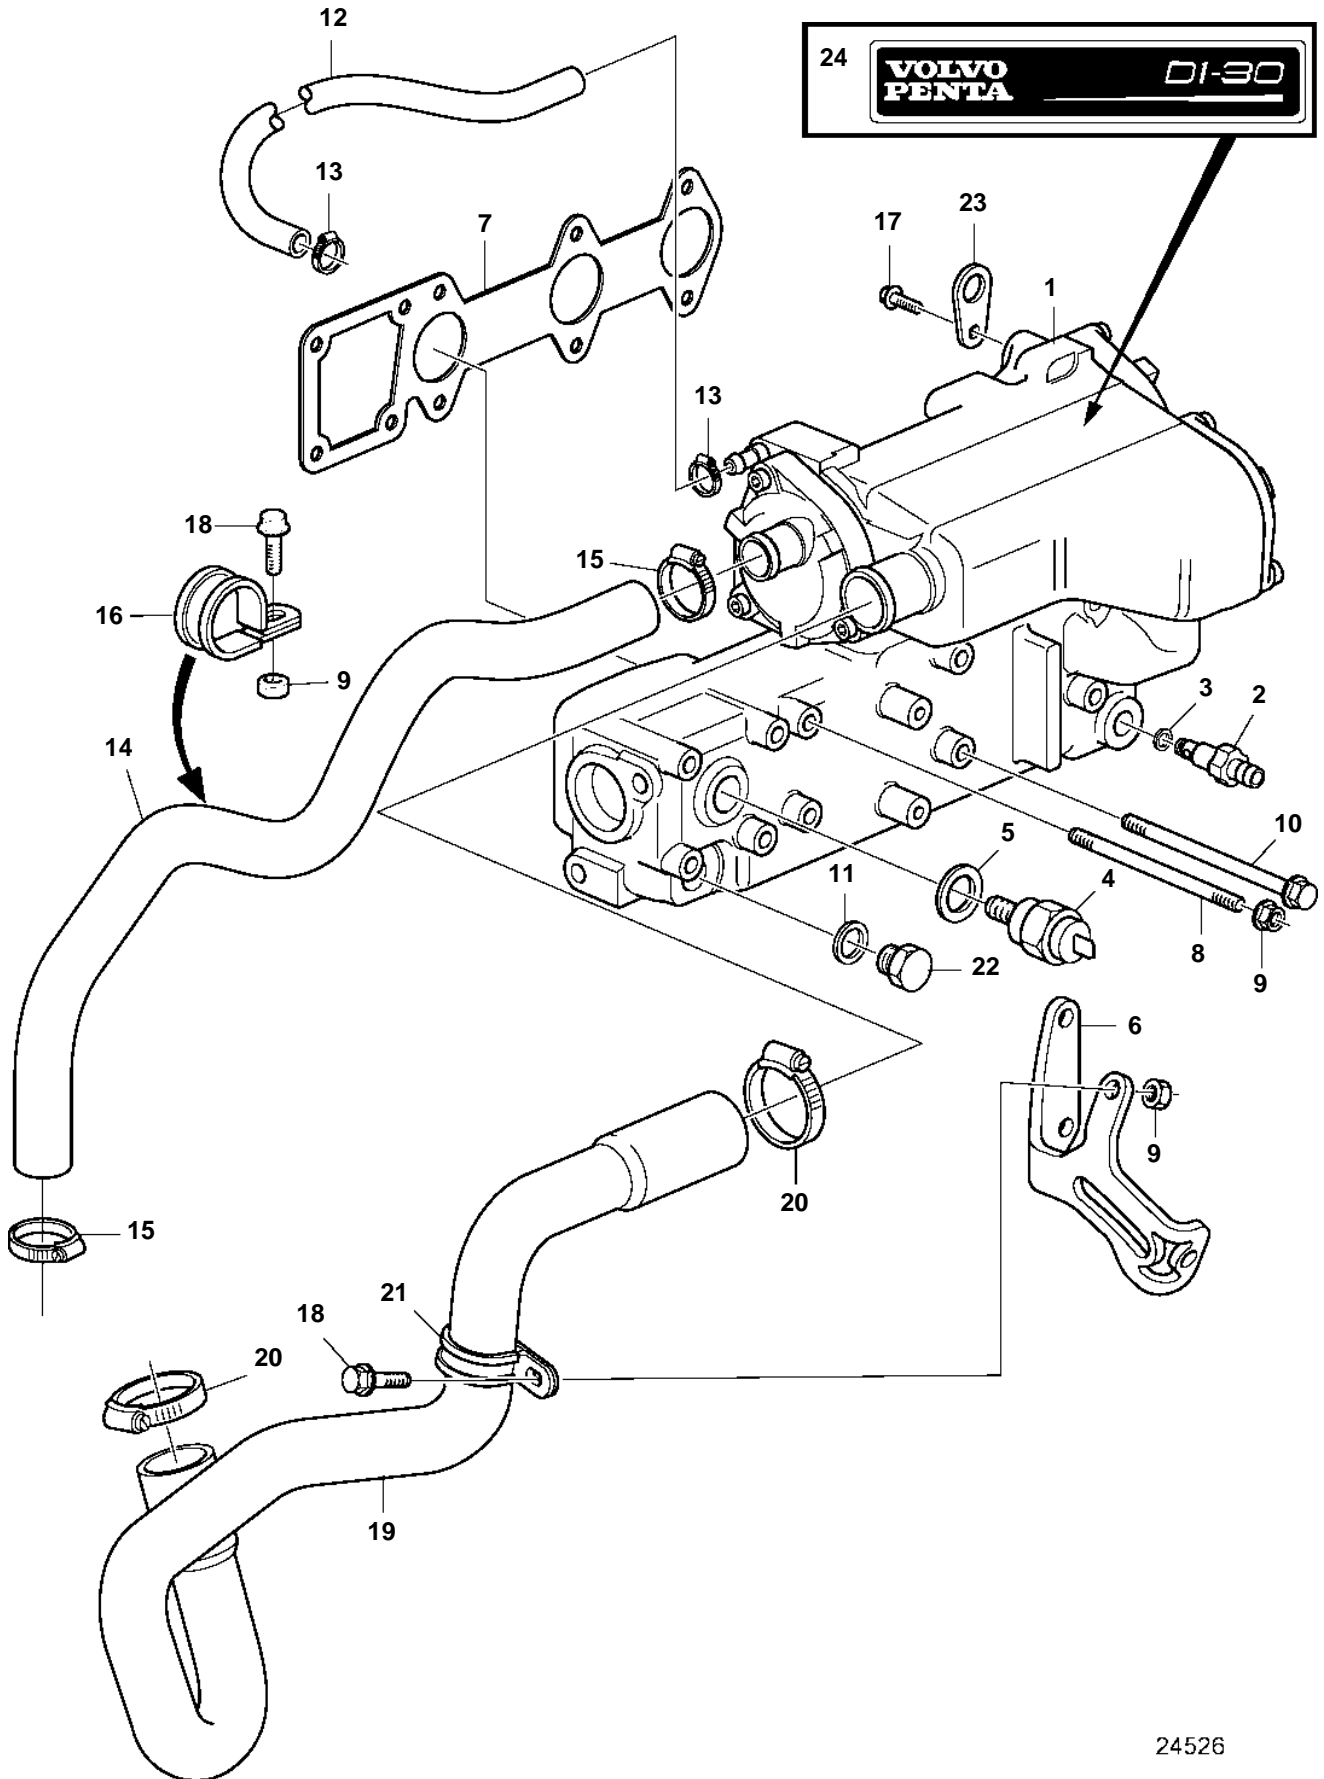

D1-30B, D1-30F

24526

D1-30B, D1-30F

REF	PART NO.	QTY	DESCRIPTION	SEE SEC.	NOTES
1	3840129	1	Heat exchanger	9710	
2		1	Draining nipple	9710	
3		1	· O-ring		
4		1	Ect sensor	21454	
5	11998	1	Gasket		
6		1	Tensioner		
7	3812402	1	Gasket		
8	3884546	2	Stud		
9	945407	4	Flange nut		
10	969982	6	Flange screw		
11	11996	1	Gasket		D1-30B
	3580092	1	Sealing ring		D1-30F
12	943366	1	Rubber hose		Heat exchanger-expansion tank.
13	961662	2	Hose clamp		
14	3812873	1	Hose		Heat exchanger-Sea water pump.
15	961667	2	Hose clamp		D1-30B
	943475	2	Hose clamp		D1-30F
16	952636	1	Clamp		
17	946173	1	Flange screw		
18	946544	2	Flange screw		
19	3595421	1	Hose		Heat exchanger-water pump.
20	853548	2	Hose clamp		
21	952637	1	Clamp		
22	960631	1	Plug		D1-30B
	3580091	1	Screw		D1-30F
23	3583556	1	Lifting eye		
24	3809966	1	Label		