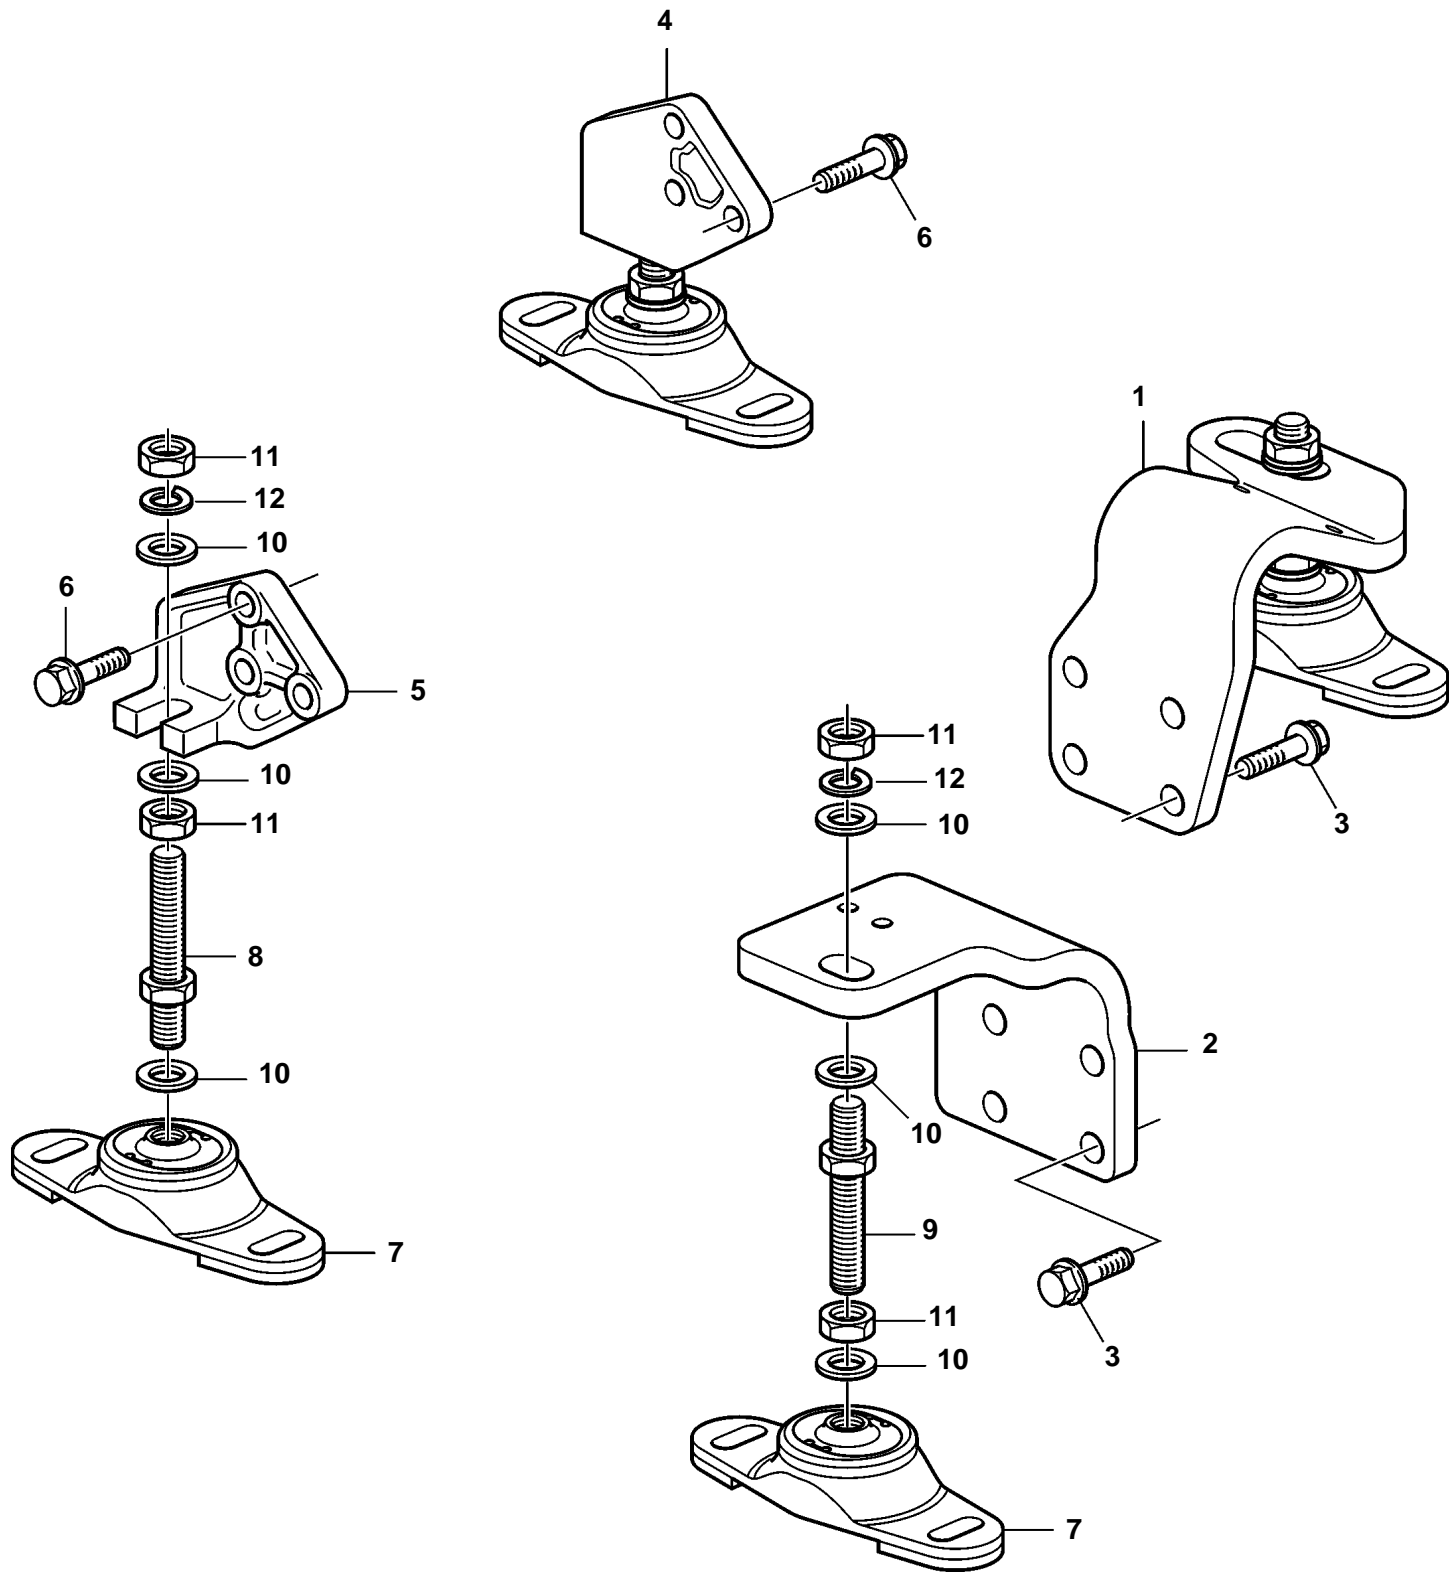

D1-30A, D1-30B, D1-30F

22663

D1-30A, D1-30B, D1-30F

| REF | PART NO. | QTY | DESCRIPTION | NOTES |
|-----|----------|-----|-----------------------|----------------------|
| 1 | 3812400 | 1 | Engine bracket, front | Port, D1-30A, D1-30B |
| | 21192336 | 1 | Engine bracket, front | Port, D1-30F |
| 2 | 3812731 | 1 | Engine bracket, front | Starboard |
| 3 | 21246649 | 8 | Flange screw | |
| 4 | 3812733 | 1 | Engine bracket, rear | Port |
| 5 | 3817030 | 1 | Engine bracket, rear | Starboard |
| 6 | 965185 | 6 | Flange screw | |
| 7 | 3888806 | 4 | Rubber cushion | |
| 8 | 3817628 | 2 | Adjusting screw | Port |
| 9 | 861431 | 2 | Adjusting screw | Starboard |
| 10 | 945094 | 12 | Washer | |
| 11 | 955821 | 8 | Hexagon nut | |
| 12 | 941912 | 4 | Spring washer | |