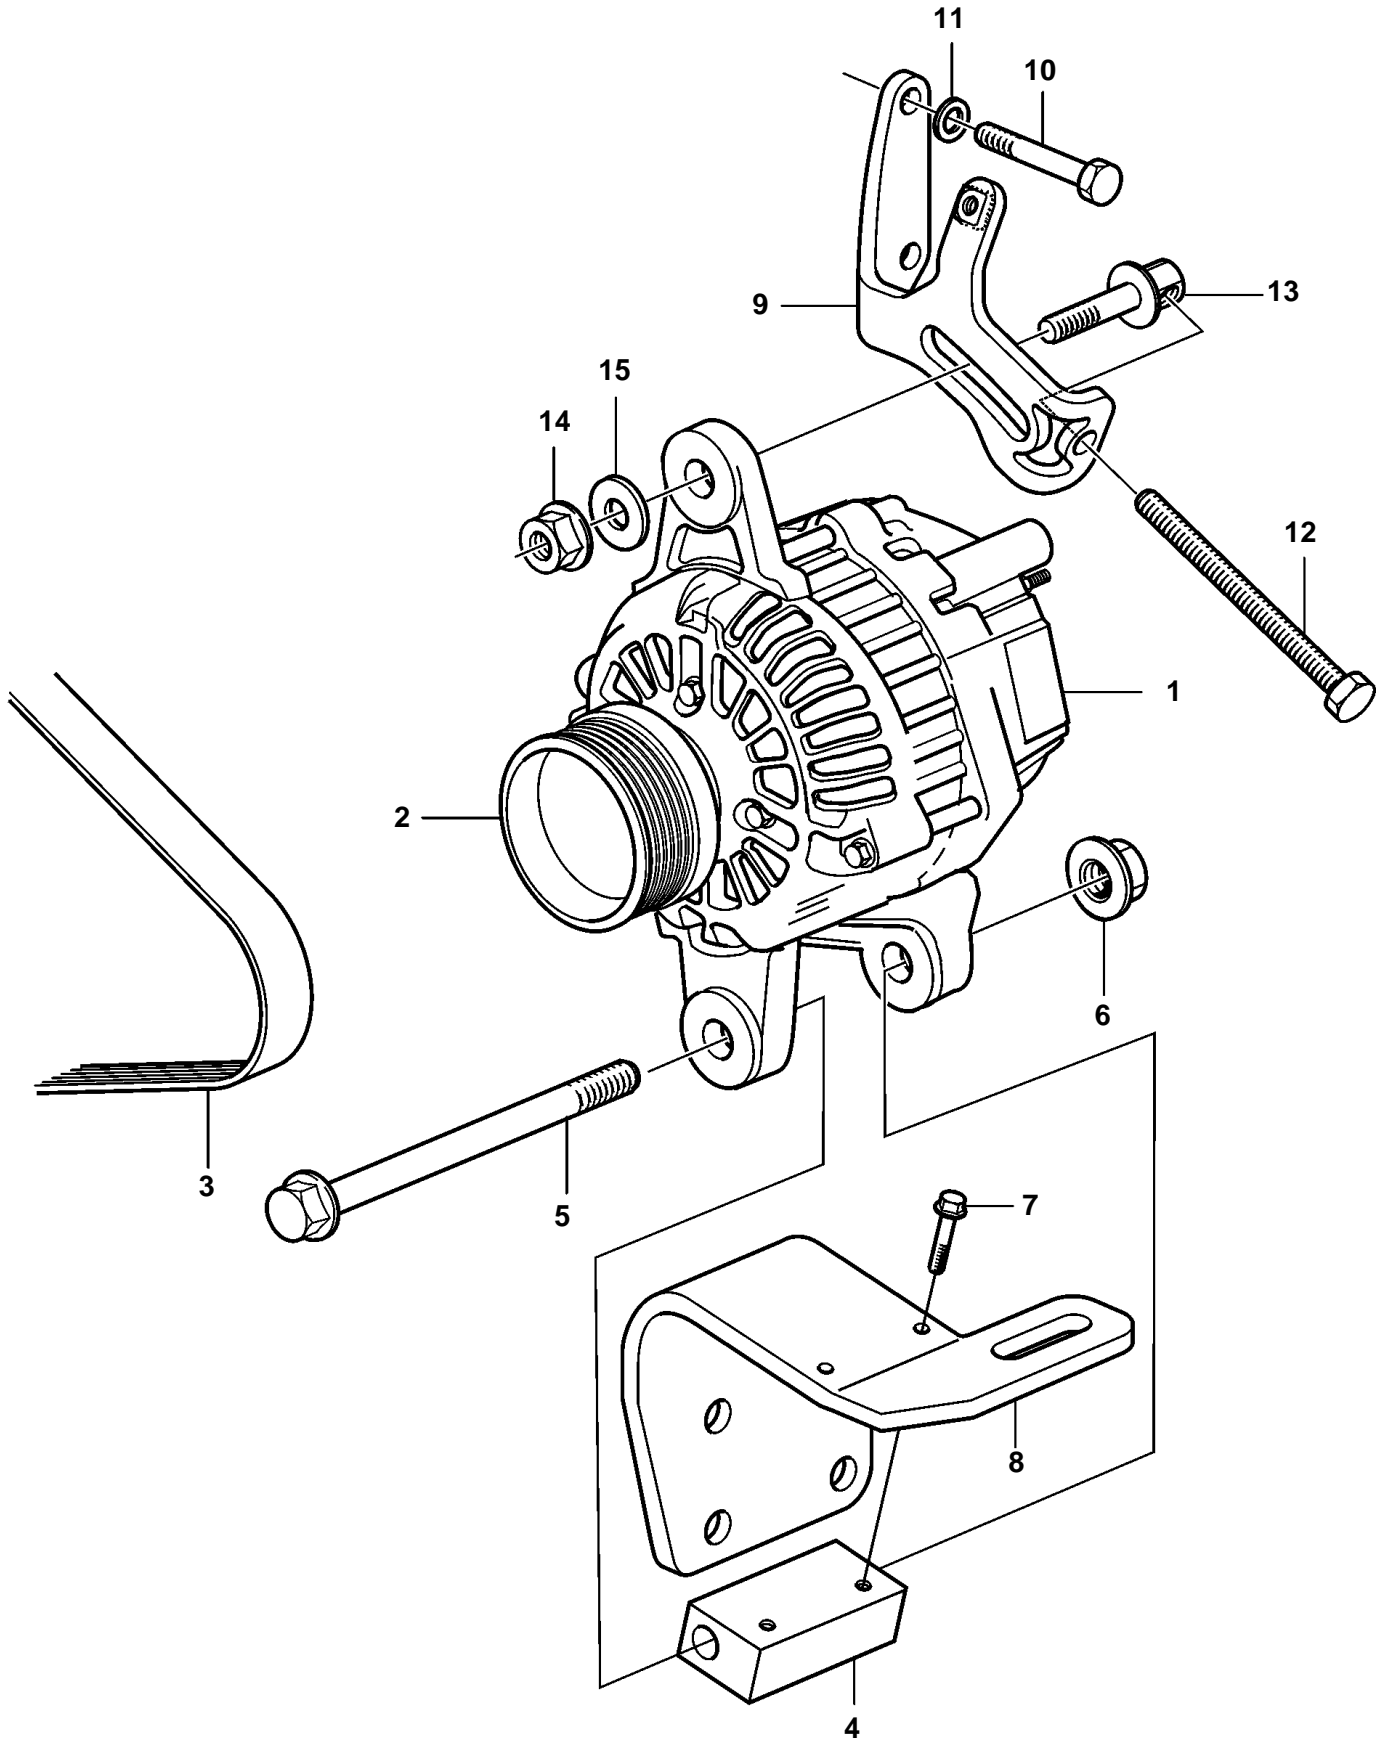

D1-30F, D2-40F

D1-30F, D2-40F

REF	PART NO.	QTY	DESCRIPTION	SEE SEC.	NOTES
1	874502	1	Alternator		14V 115A
	3803650	1	Alternator, exch, exch		14V 115A
				9893	
	3803650		Alternator, exch		
2	21192097	1	Pulley		
3	3812159	1	Belt		D1-30
	3812145	1	Belt		D2-40
4	21192343	1	Support		
5	993179	1	Flange screw		
6	971096	1	Flange nut		
7	946470	2	Flange screw		
8		1	Engine mountings, front	8306	Port side, D1-30
		1	Engine mountings, front	8307	Port side, D2-40
9	3884212	1	Tensioner		
10	969982	2	Flange screw		
11	861913	2	Spring washer		
12	21246605	1	Hexagon screw		
13	861663	1	Lock screw		
14	21246409	1	Flange nut		
15	3580019	1	Washer		