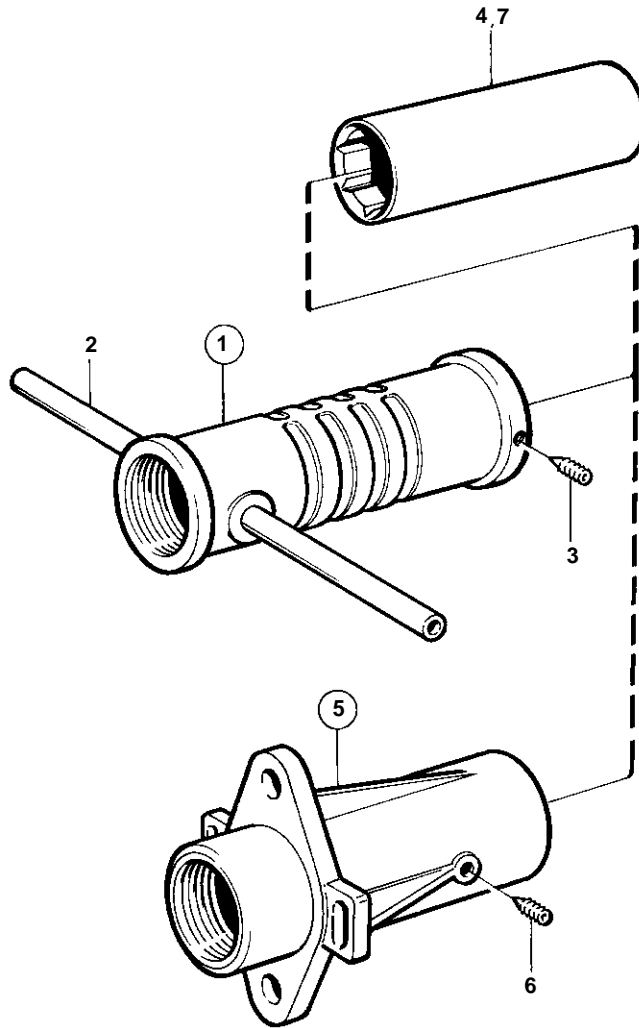

D1-13, D1-20, D1-30, D2-40

9665

D1-13, D1-20, D1-30, D2-40

REF	PART NO.	QTY	DESCRIPTION	NOTES
1	827885	1	Stern bearing	For 25mm propeller shaft.
	827886	1	Stern bearing	For 30mm propeller shaft.
2		1	· Tube	
3	942609	3	· Screw	
4	812914	1	· Rubber bearing	For 25mm propeller shaft.
	812916	1	· Rubber bearing	For 30mm propeller shaft.
5	827780	1	Stern bearing	For 25mm propeller shaft.
	827781	1	Stern bearing	For 30mm propeller shaft.
6	942609	2	· Screw	
7	812914	1	· Rubber bearing	For 25mm propeller shaft.
	812916	1	· Rubber bearing	For 30mm propeller shaft.