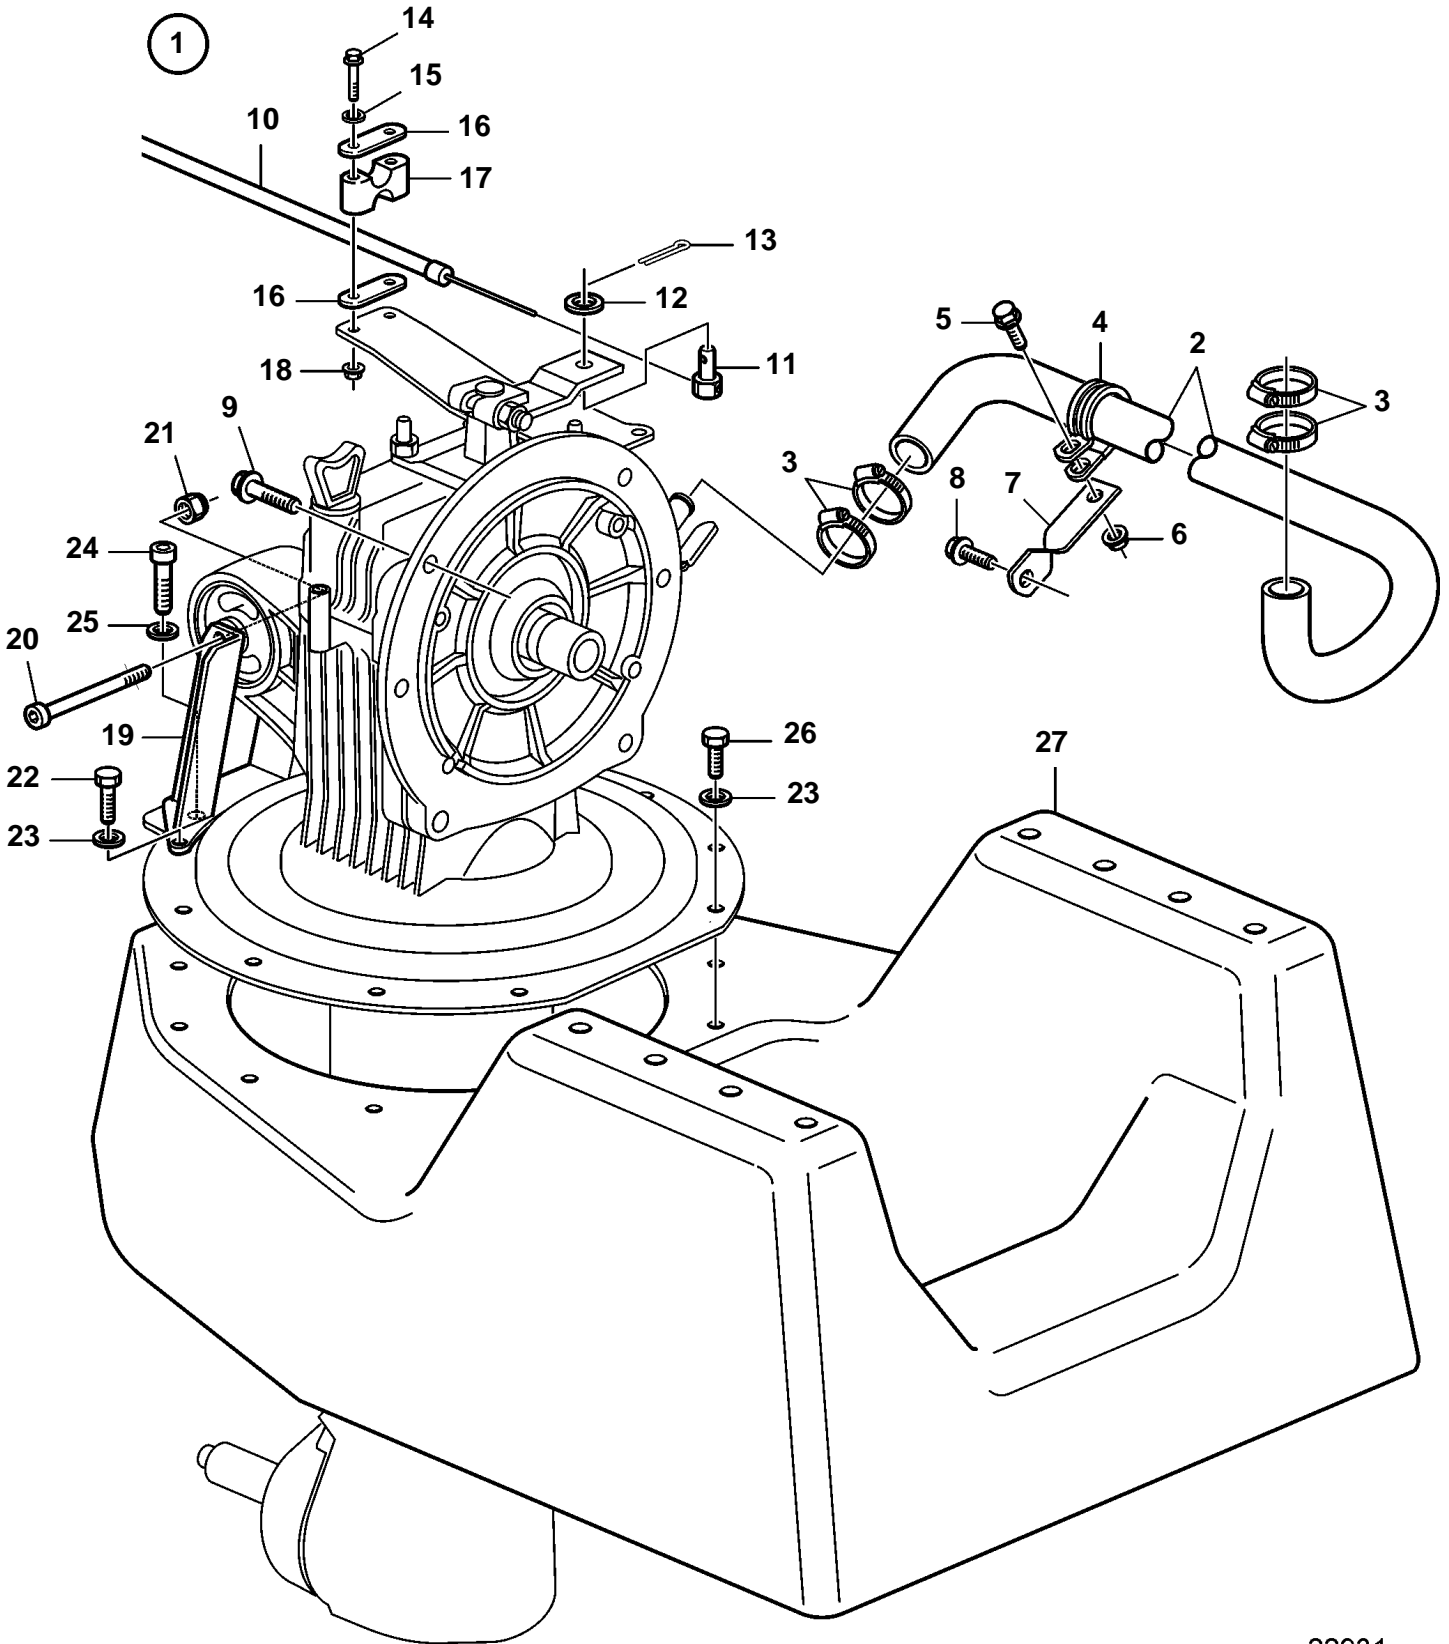

D1-13, D1-20, D1-30, D2-40

22931

D1-13, D1-20, D1-30, D2-40

REF	PART NO.	QTY	DESCRIPTION	SEE SEC.	NOTES
1	3819867	1	Drive gear set		Ratio 2.19:1
2		1	Hose		
3	961666	4	Hose clamp		
4	952637	1	Clamp		
5	946934	1	Flange screw		
6	945407	1	Flange nut		
7					
8					
9	946752	4	Flange screw		
10		1	Shift cable	231	
11	3852829	1	Camshaft bearing		
12	941906	1	Spring washer		
13	17276	1	Cotter pin		
14	969439	2	Screw		
15	940090	2	Washer		
16	872076	2	Washer		
17	872074	1	Retainer		
18	949874	2	Lock nut		
19	3841849	1	Bracket		
20		1	Allen head screw		
21		1	Lock nut		
22	963568	2	Screw		
23	941670	10	Washer		
24		2	Allen head screw		
25	853095	2	Washer		
26	946730	8	Screw		
27		1	Engine bed		