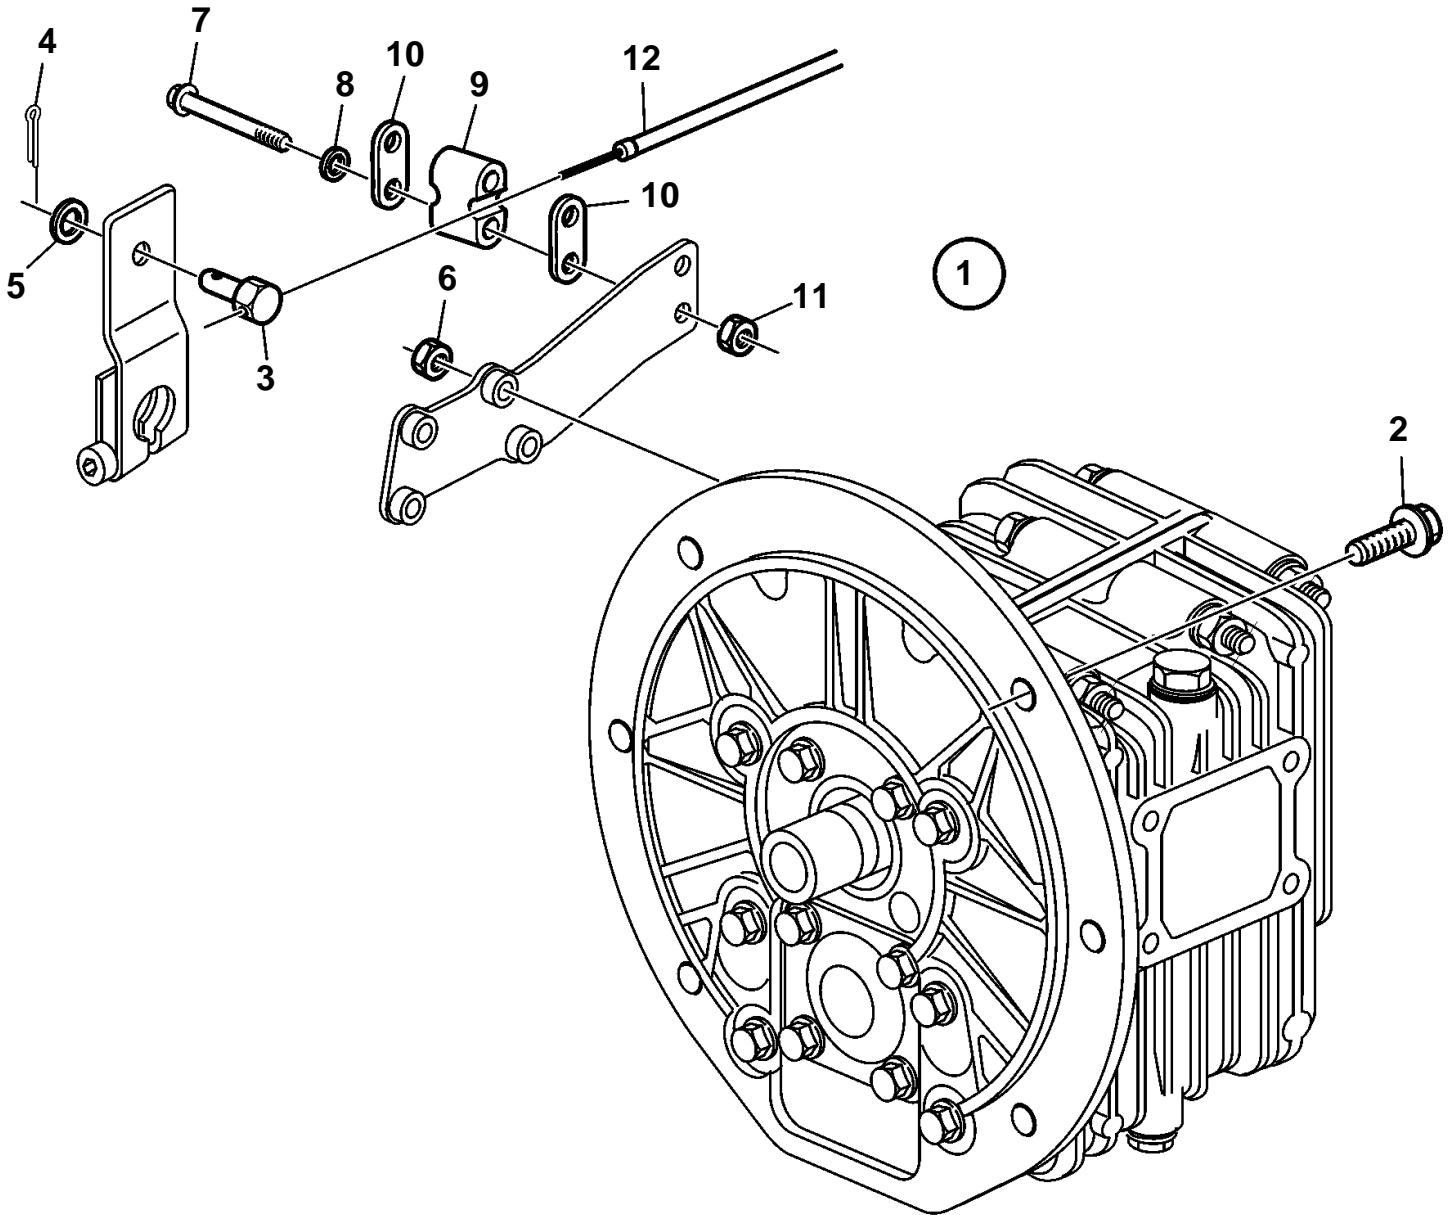

D1-13, D1-20, D1-30

22929

D1-13, D1-20, D1-30

REF	PART NO.	QTY	DESCRIPTION	SEE SEC.	NOTES
1	3809120	1	Reversing gear		MS10A-B, ratio 2.35:1
	3809121	1	Reversing gear		MS10A-B, ratio 2.72:1
	3809122	1	Reversing gear		MS10L-B, ratio 2.35:1
	3809123	1	Reversing gear		MS10L-B, ratio 2.72:1
2	946329	6	Flange screw		
3	3582329	1	Belt protector		
4	17276	1	Cotter pin		
5	941906	1	Spring washer		
6	945467	4	Nut		
7	969439	2	Screw		
8	940090	2	Washer		
9	872076	2	Washer		
10	872074	2	Retainer		
11	949874	2	Lock nut		
12		1	Shift cable	231	