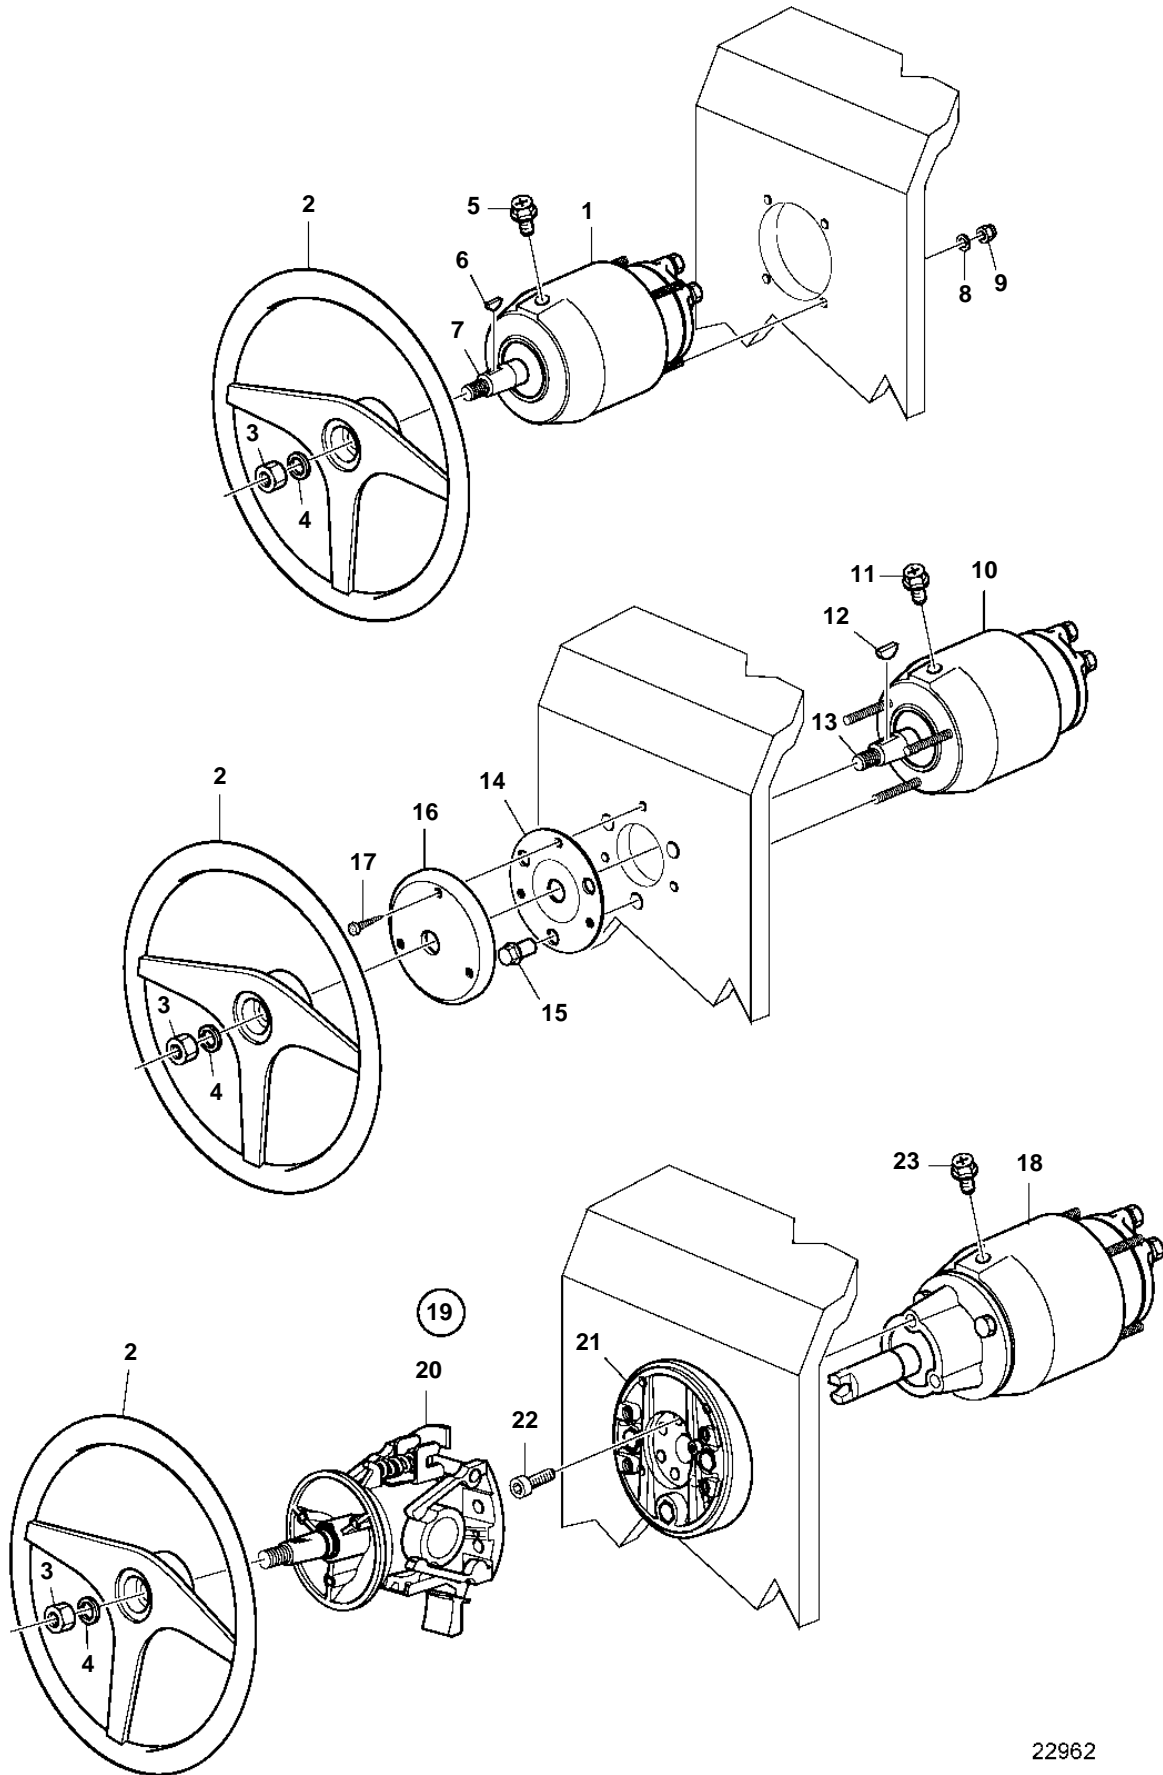

D1-13, D1-20, D1-30, D2-40

22962

D1-13, D1-20, D1-30, D2-40

REF	PART NO.	QTY	DESCRIPTION	NOTES
1	3809971	1	Pump	28cc. Front mounted.
	3809972	1	Pump	33cc. Front mounted.
	3809973	1	Pump	39cc. Front mounted.
2	3843317	1	Steering wheel	ALT
	850936	1	Steering wheel	ALT
3		1	Nut	Included in kit.
4		1	Washer	Included in kit.
5		1	Plug	Included in kit.
6		1	Key	Included in kit.
7		2	Elbow nipple	Included in kit.
8		4	Lock nut	Included in kit.
9		4	Washer	Included in kit.
10	3809975	1	Pump	28cc. Rear mounted.
	3809976	1	Pump	33cc. Rear mounted.
	3809977	1	Pump	39cc. Rear mounted.
11		1	Plug	Included in kit.
12		1	Key	Included in kit.
13		2	Elbow nipple	Included in kit.
14		1	Bracket	Included in kit.
15		3	Screw	Included in kit.
16		1	Cover	Included in kit.
17		3	Screw	Included in kit.
18	3809978	1	Pump	28cc. Tilt mounted steering.
	3809979	1	Pump	33cc. Tilt mounted steering.
	3809980	1	Pump	39cc. Tilt mounted steering.
19	3841280	1	Control unit	
20		1	· Control unit	
21		1	· Bracket	
22		3	· Allen head screw	
23		1	Plug	Included in kit.