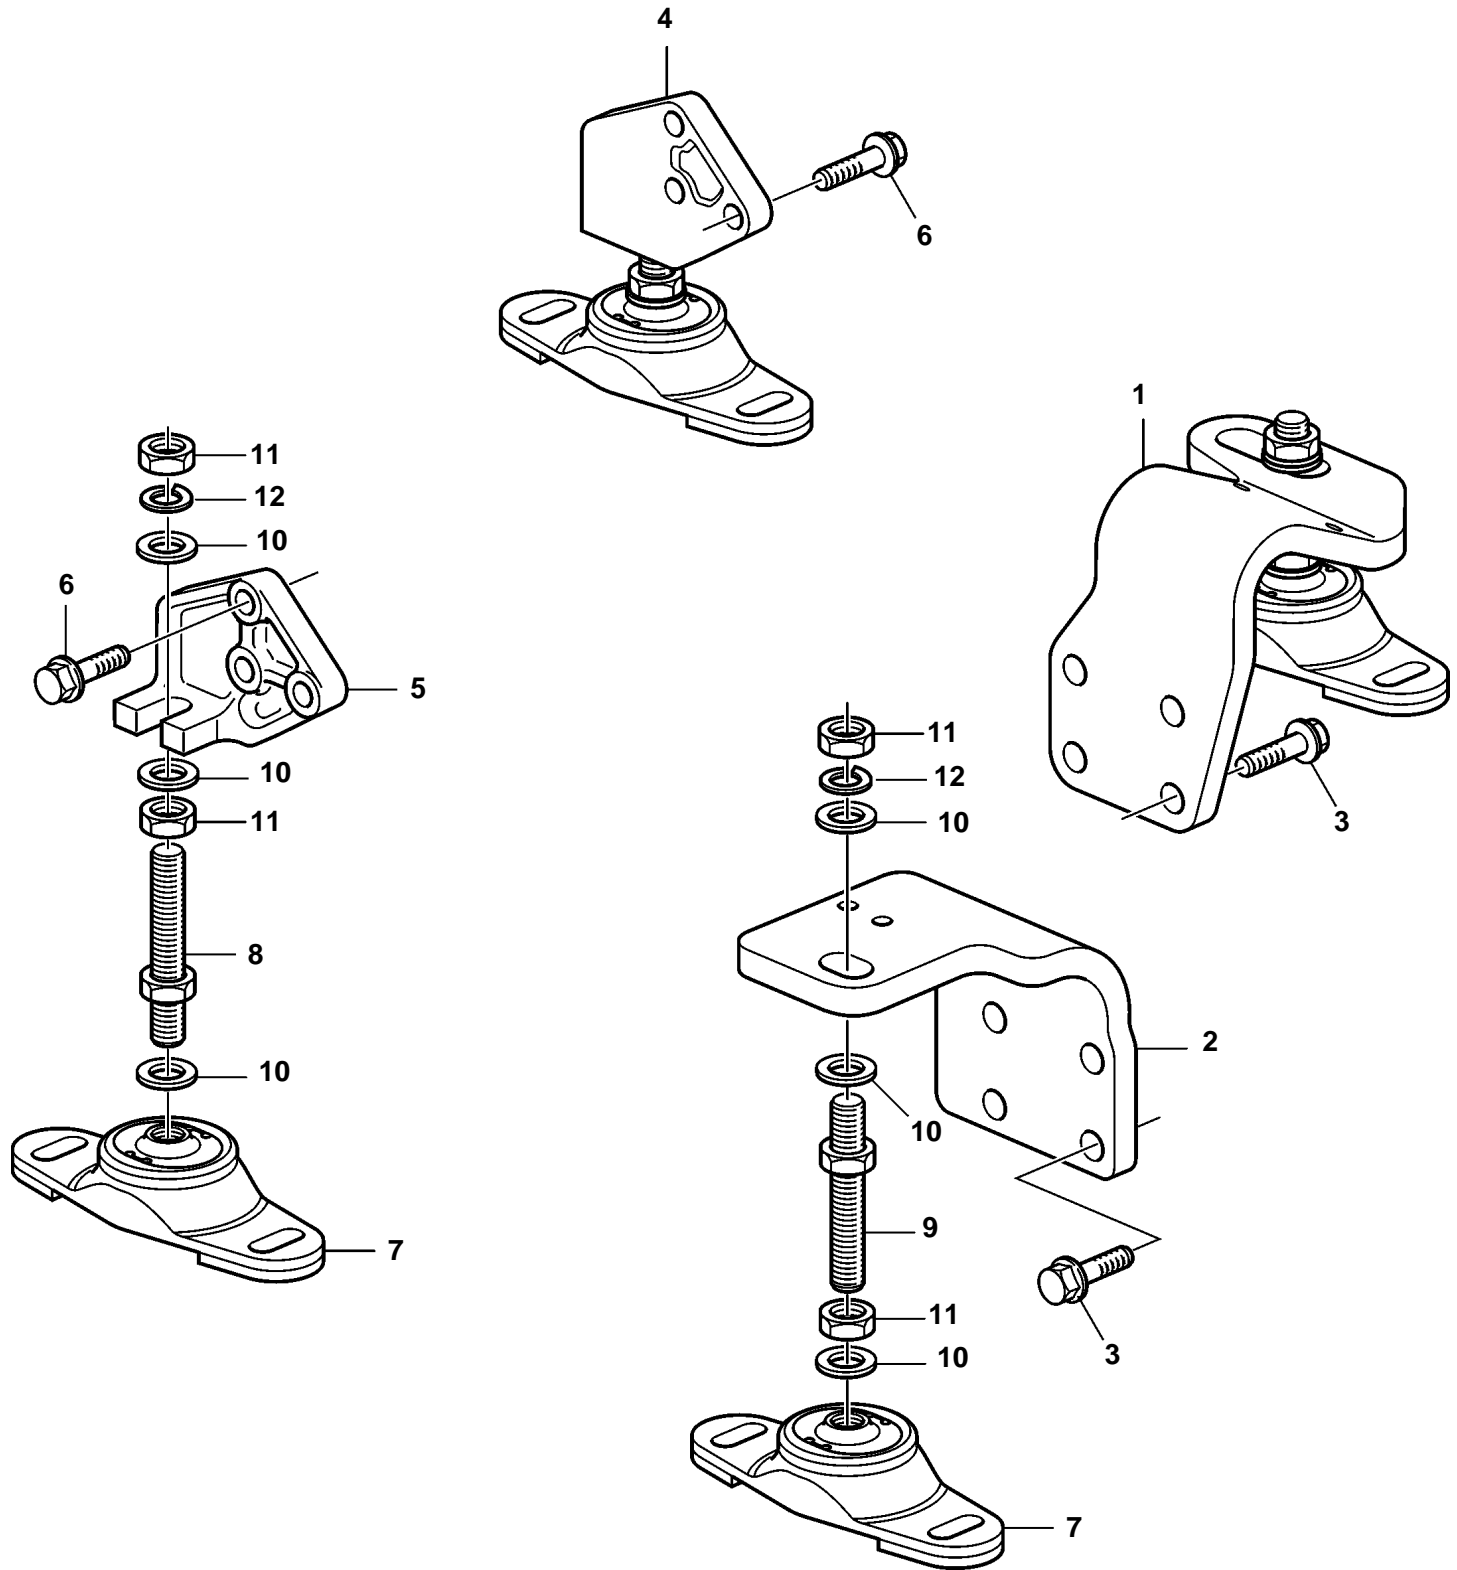

D1-30

22663

D1-30

REF	PART NO.	QTY	DESCRIPTION	NOTES
1	3812400	1	Engine mountings, front	P
2	3812731	1	Engine mountings, front	S.B
3	981537	8	Screw	
4	3812733	1	Engine mountings, rear	P
5	3817030	1	Engine mountings, rear	S.B
6	965185	6	Flange screw	
7	3885151	4	Rubber cushion	
8	3817628	2	Adjuster screw	P
9	861431	2	Adjuster screw	S.B
10	955900	12	Washer	
11	955821	8	Nut	
12	941912	4	Spring washer	