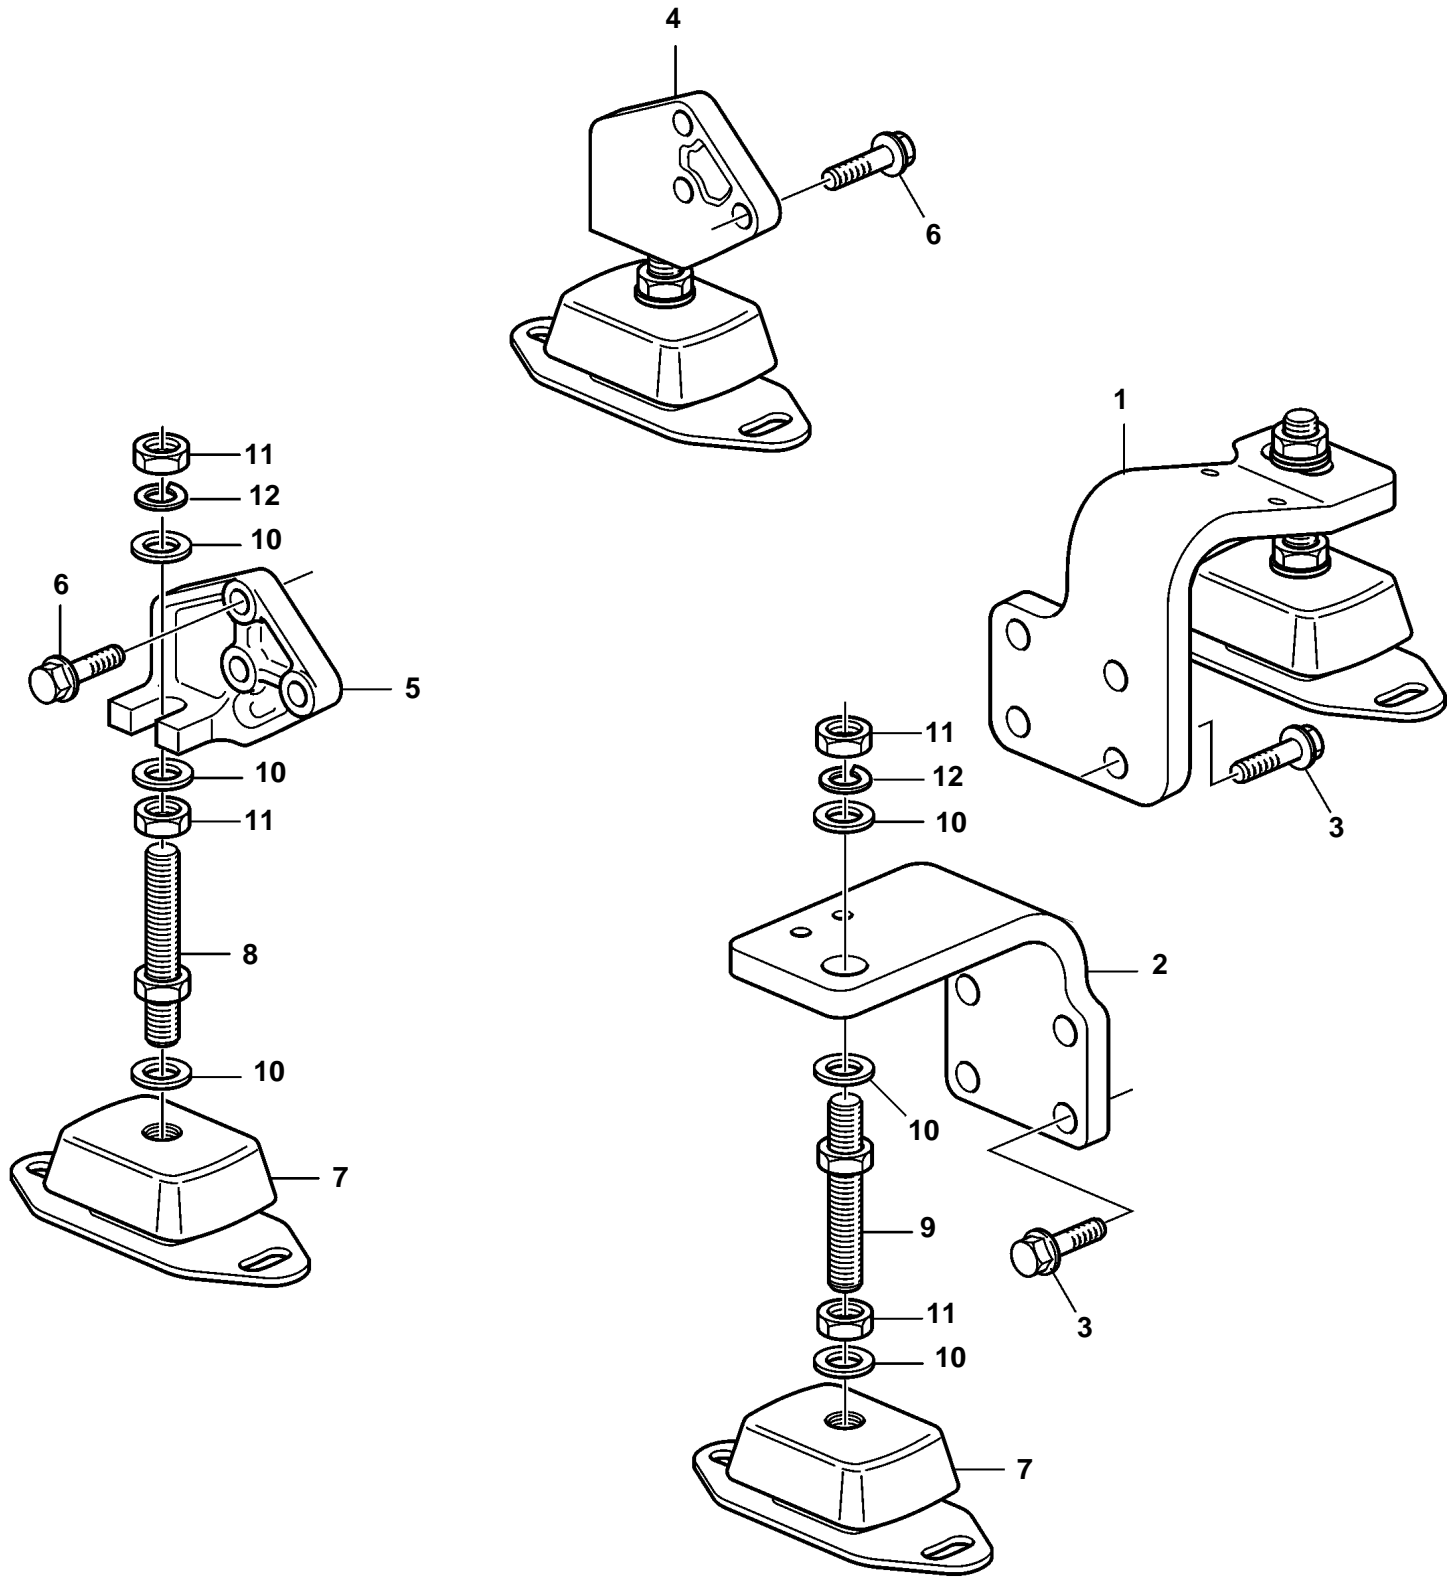

D1-20

22890

D1-20

REF	PART NO.	QTY	DESCRIPTION	NOTES
1	3812710	1	Engine mountings, front	P
2	3819404	1	Engine mountings, front	S.B
3	984698	8	Screw	
4	3812733	1	Engine mountings, rear	P
5	3817030	1	Engine mountings, rear	S.B
6	965185	6	Flange screw	
7	861460	4	Rubber element	
8	3817628	2	Adjuster screw	P
9	861431	2	Adjuster screw	S.B
10	955900	12	Washer	
11	955821	8	Nut	
12	941912	4	Spring washer	