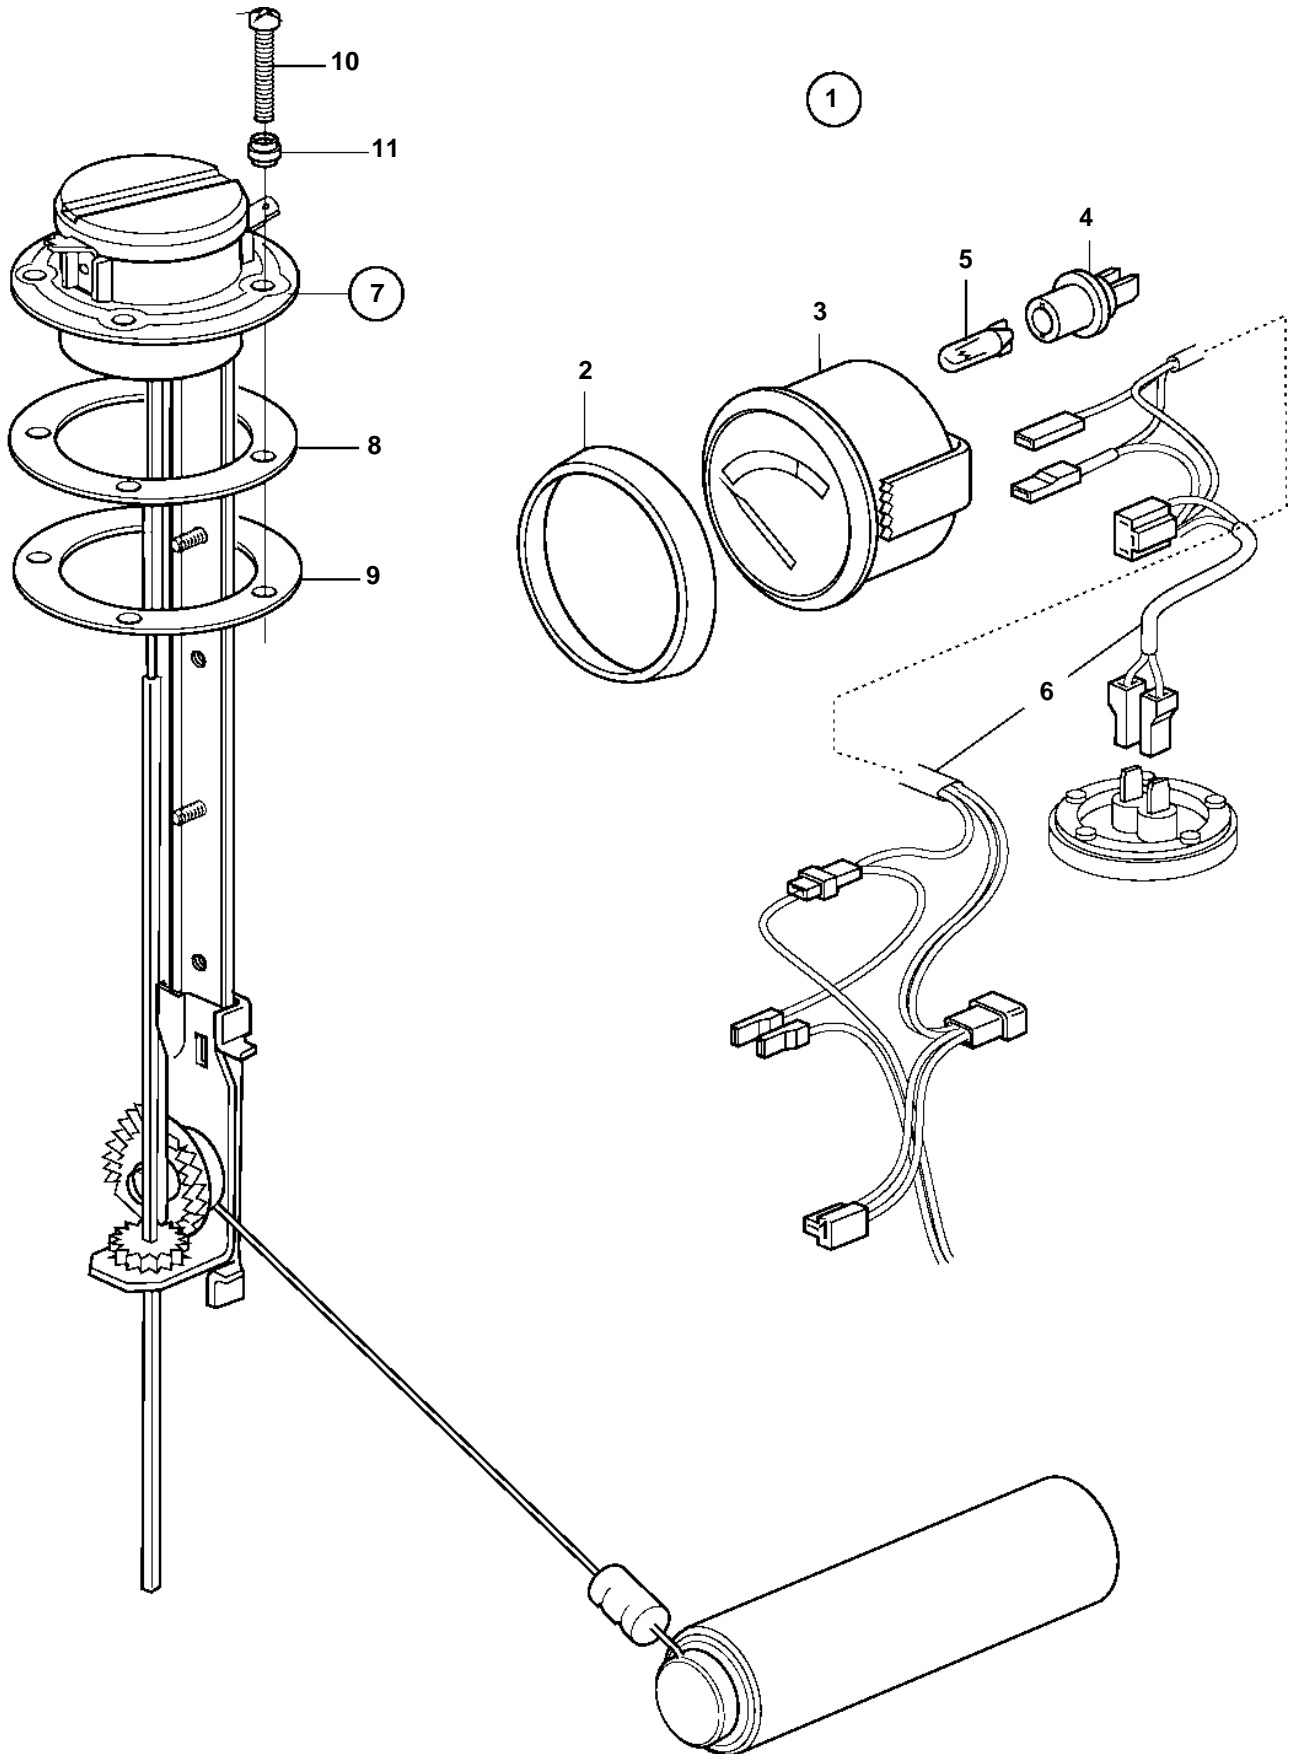

D1-13, D1-20, D1-30, D2-40

D1-13, D1-20, D1-30, D2-40

REF	PART NO.	QTY	DESCRIPTION	NOTES
1	873808	1	Fuel gauge kit	12V (858879)
2	858643	1	· Front ring	
3	863940	1	· Fuel gauge	
4	863945	1	· · Bulb socket	For instrument of earlier production should white bulb 19923 and socket 808175 be mounted.
5	863946	1	· · Bulb	12V, 1,2W RED. For instrument of earlier production should white bulb 19923 and socket 808175 be mounted.
6	856867	1	· Cable kit	
7	873772	1	· Tank sensor	(837999)
8	89865	1	· · Gasket	
9	834480	1	· · Flange	
10	969407	4	· · Screw	(956078)
	956081	1	· · Screw	
11	834481	5	· · Gasket	