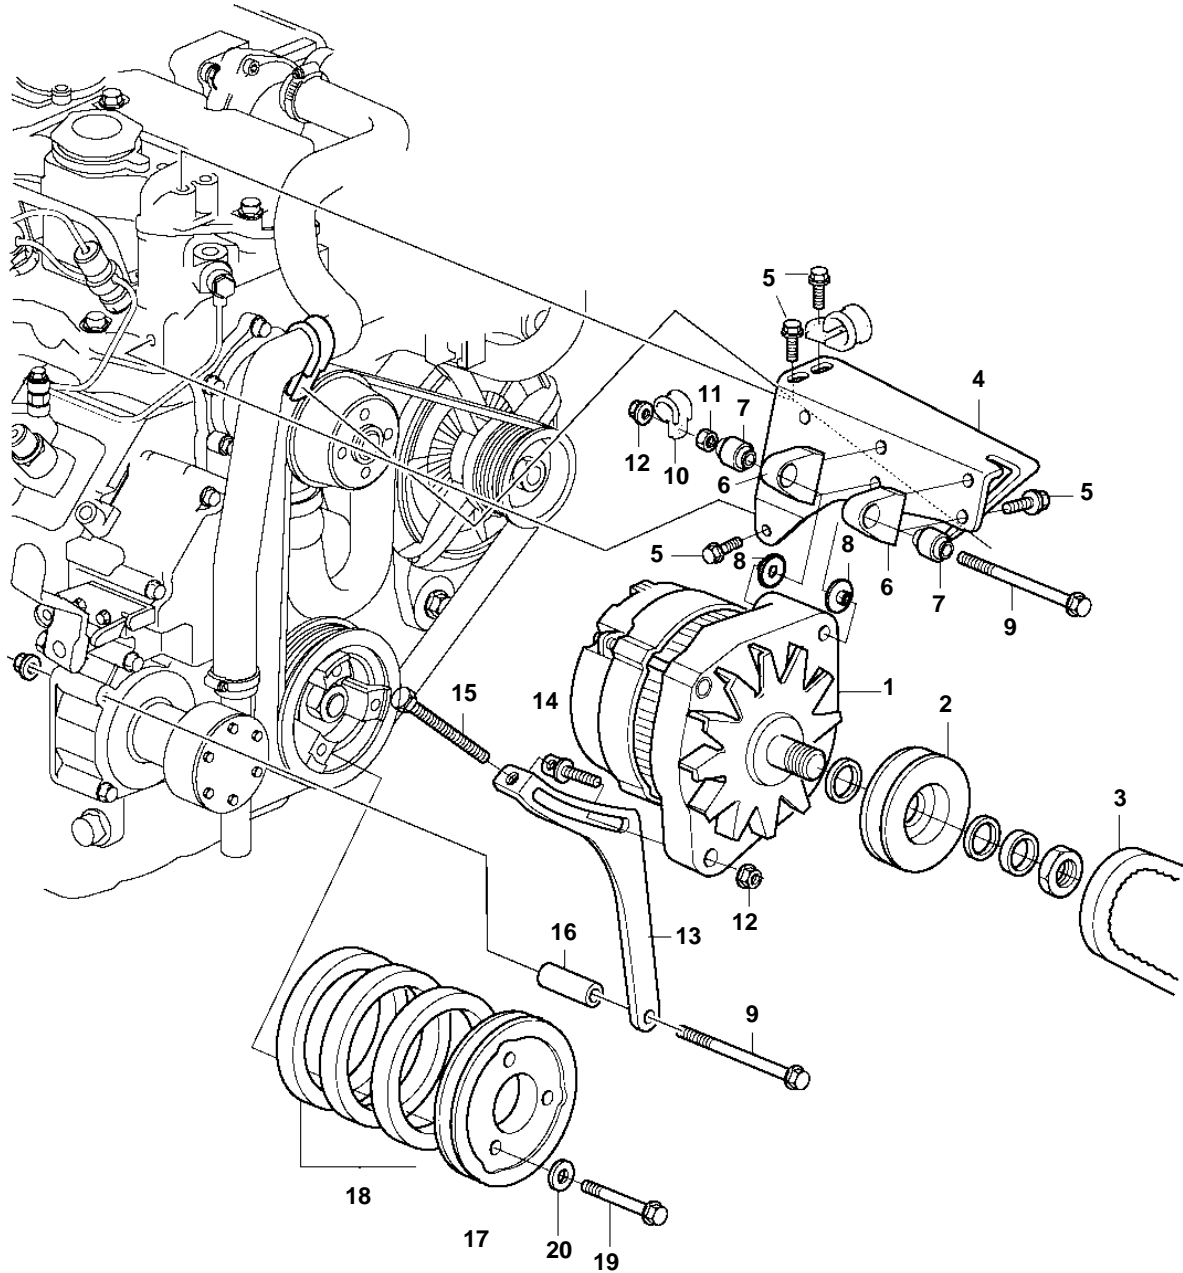

D1-30, D2-40

22953

D1-30, D2-40

REF	PART NO.	QTY	DESCRIPTION	NOTES
1	873770	1	Alternator	14V, 60A
	3803444	1	Alternator,exch	Exchange unit
	3803444	1	Alternator,exch	14V, 60A
	872927	1	Alternator	28V, 40A
	3803619	1	Alternator,exch	Exchange unit
	3803619	1	Alternator,exch	28V, 40A
2	841813	1	Pulley	
3	978678	1	V-belt	
4	3819220	1	Plate	
5	946440	7	Flange screw	
6	3580749	2	Anchorage	
7	859273	1	Rubber bushing	
8	859274	2	Washer	
9	968553	2	Screw	
10	949746	1	Clamp	
11	955782	1	Nut	
12	945408	2	Flange nut	
13	3884026	1	Tensioning arm	
14	861663	1	Lock screw	
15	977820	1	Screw	
16	848694	1	Spacer sleeve	
17	3581036	1	Pulley	
18	3583572	3	Spacer	
19	965181	3	Screw	
20	976944	3	Washer	
21	1324492	1	Relay	
22	838455	1	Retainer	
23	829714	1	Seal	
24	967583	1	Retainer	
25	19923	1	Bulb	
26	808175	1	Bulb socket	
27	838457	1	Symbol strip	
28	838542	1	Cable trunk	
29	948211	10	Strip clamp	