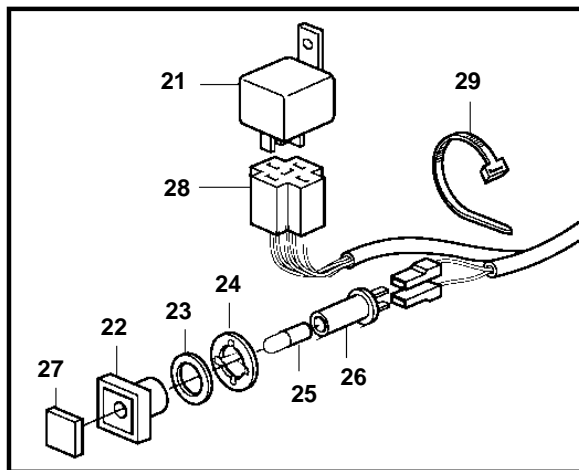

D1-30, D2-40

22953

D1-30, D2-40

REF	PART NO.	QTY	DESCRIPTION	NOTES
1	873770	1	Alternator	14V, 60A
	3803444	1	Alternator,exch	Exchange unit
	3803444	1	Alternator,exch	14V, 60A
	872927	1	Alternator	28V, 40A
	3803619	1	Alternator,exch	Exchange unit
	3803619	1	Alternator,exch	28V, 40A
2	841813	1	Pulley	
3	978678	1	V-belt	
4	3819220	1	Plate	
5	946440	7	Flange screw	
6	3580749	2	Anchorage	
7	859273	1	Rubber bushing	
8	859274	2	Washer	
9	968553	2	Screw	
10	949746	1	Clamp	
11	955782	1	Nut	
12	945408	2	Flange nut	
13	3884026	1	Tensioning arm	
14	861663	1	Lock screw	
15	977820	1	Screw	
16	848694	1	Spacer sleeve	
17	3581036	1	Pulley	
18	3583572	3	Spacer	
19	965181	3	Screw	
20	976944	3	Washer	
21	1324492	1	Relay	
22	838455	1	Retainer	
23	829714	1	Seal	
24	967583	1	Retainer	
25	19923	1	Bulb	
26	808175	1	Bulb socket	
27	838457	1	Symbol strip	
28	838542	1	Cable trunk	
29	948211	10	Strip clamp	