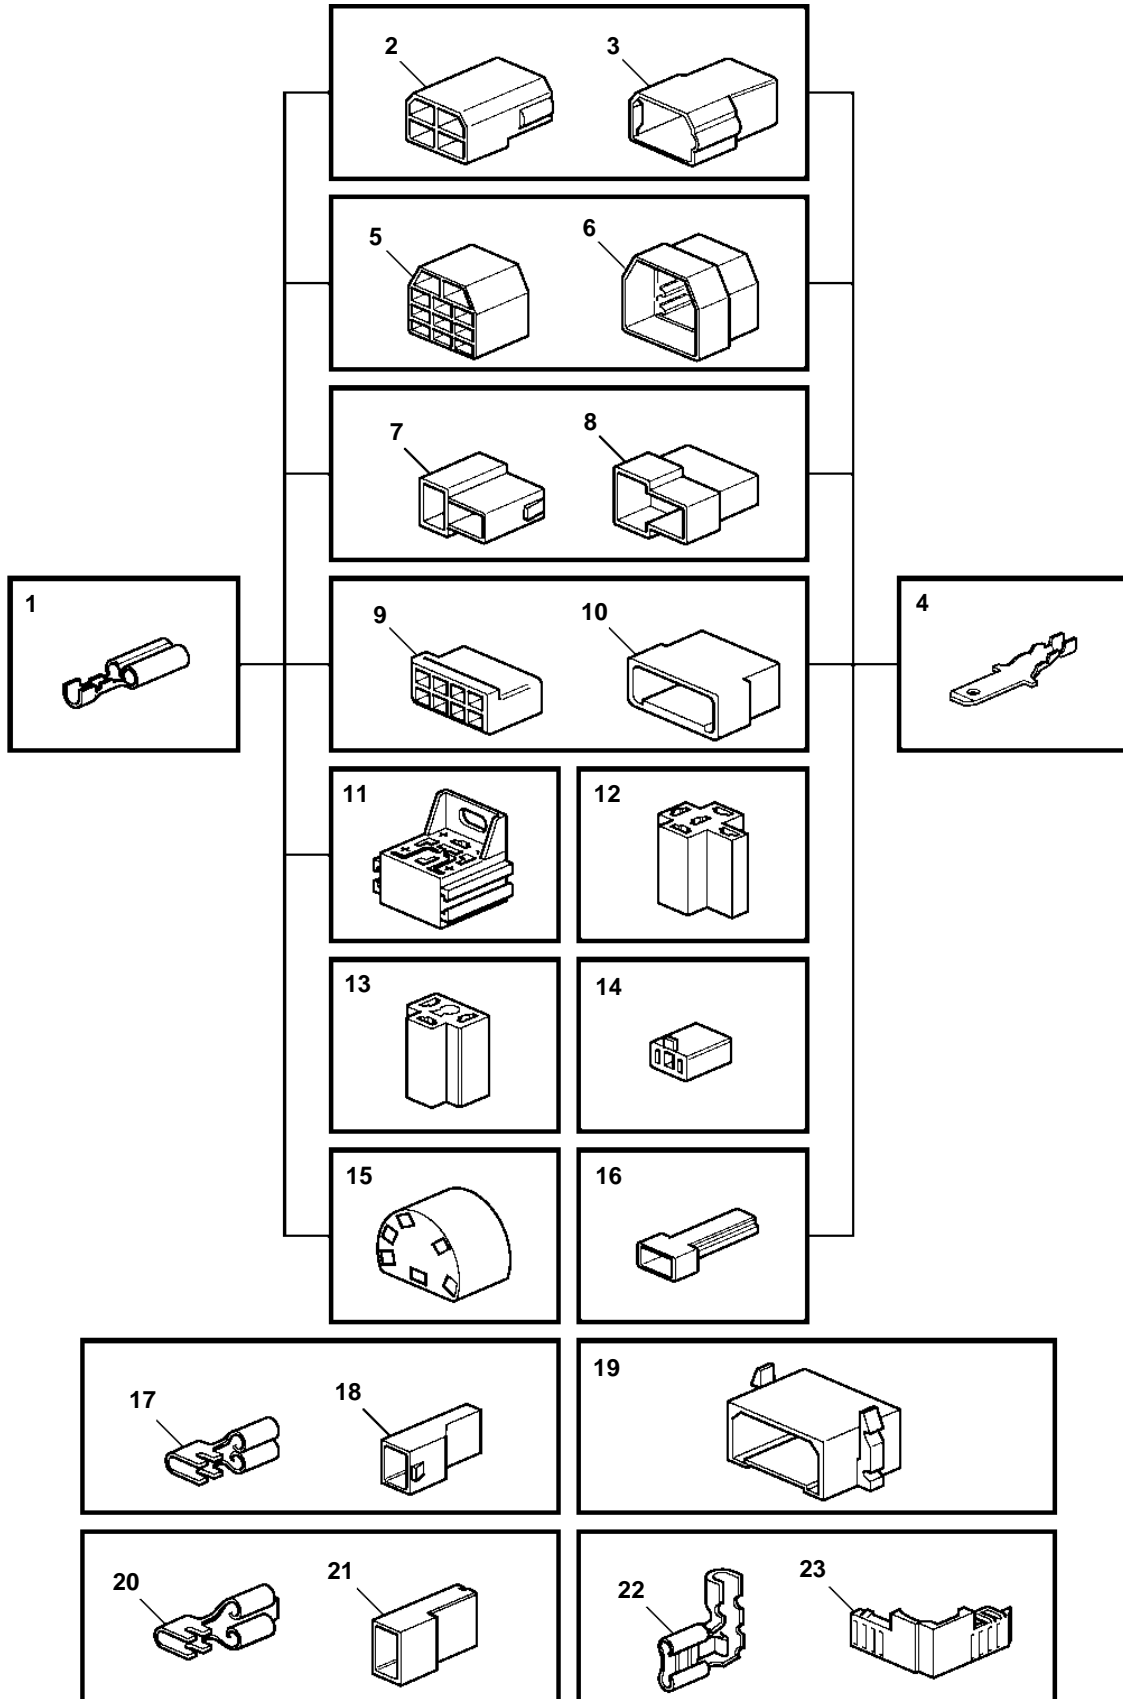

D1-13, D1-20, D1-30, D2-40

D1-13, D1-20, D1-30, D2-40

REF	PART NO.	DESCRIPTION	NOTES
1	973150	Cable terminal	6,3x0,8x1,1-2,5sq.mm
	949206	Cable terminal	6,3x0,8x4,0-6,0sq.mm
2	948856	Receptacle housing	6,3x4 NATURAL
3	948855	Tab housing	6,3x4 NATURAL
4	973117	Cable terminal	6,3x0,8x0,5-1,0mm ²
	881487	Cable terminal	6,3x0,8x0,75-2,5sq.mm
	881488	Cable terminal	6,3x0,8x4,0-6,0sq.mm
5	945830	Receptacle housing	6,3x11 NATURAL
6	945831	Tab housing	6,3x11 NATURAL
7	958210	Receptacle housing	6,3x2 BLACK
8	958209	Tab housing	6,3x2 BLACK
9	944076	Receptacle housing	6,3x8 NATURAL
10	948857	Tab housing	6,3x8 NATURAL
11	977184	Tab housing	6,3x5x4,8/2,8x4
12	1214948	Receptacle housing	6,3x5 BLACK
13	945469	Receptacle housing	6,3x3 BLACK
14	1578937	Receptacle housing	6,3x2 NATURAL
15	828624	Receptacle housing	6,3x6
16	958207	Tab housing	6,3x1 BLACK
17	949405	Cable terminal	4,8x1,1-2,5sq.mm
18	947848	Receptacle housing	4,8x1 NATURAL
19	944077	Housing	6,3x8 NATURAL
20	881483	Cable terminal	6,3x0,8x1,1-2,5sq.mm
	881484	Cable terminal	6,3x0,8x4,0-6,0sq.mm
21	949597	Housing	6,3x1 NATURAL
	943511	Receptacle housing	6,3x1 NATURAL
22	881489	Cable terminal	6,3x0,8x1,1-2,5
23	944221	Receptacle housing	6,3x1 NATURAL