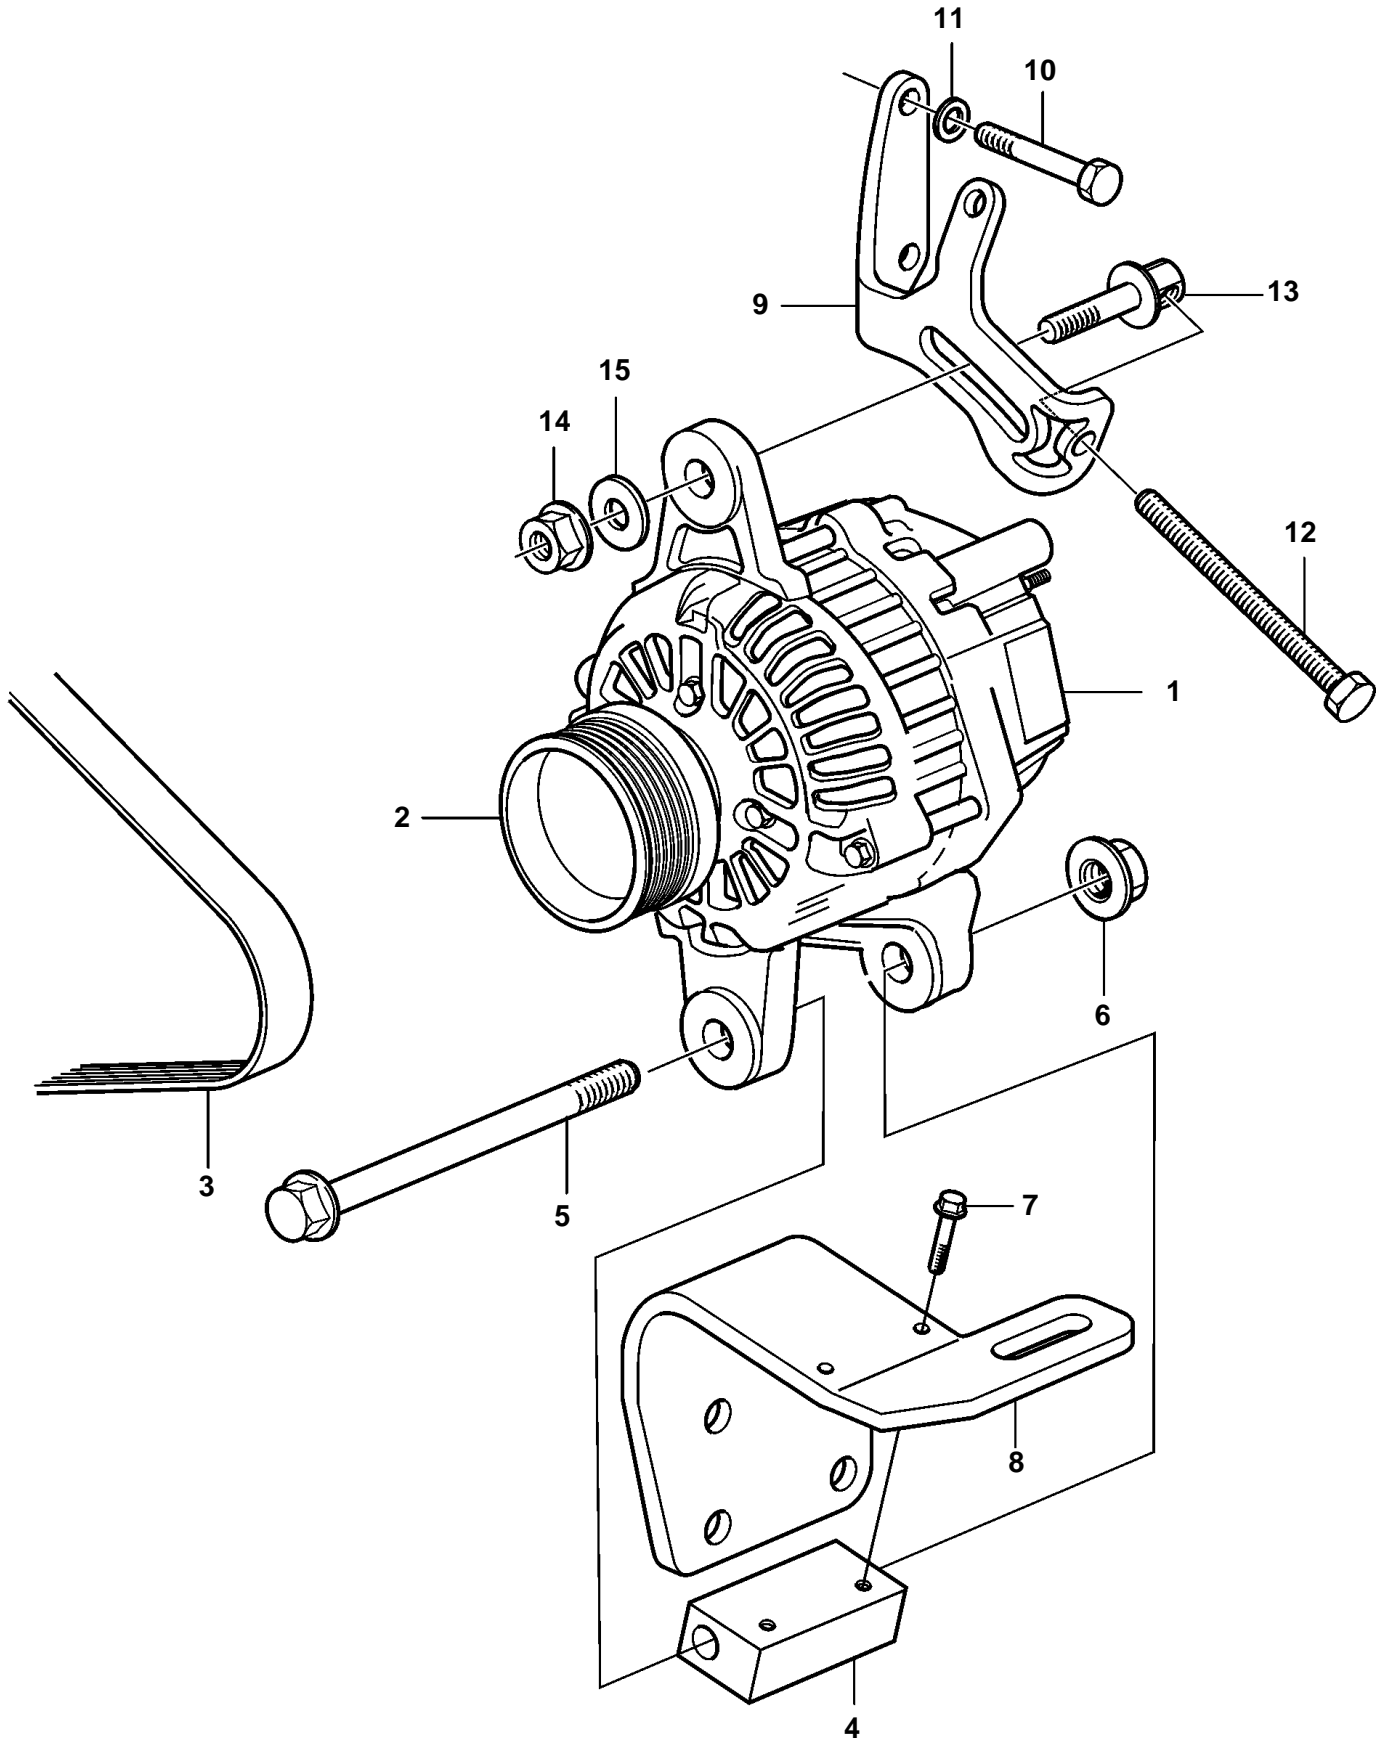

D1-30, D2-40

D1-30, D2-40

REF	PART NO.	QTY	DESCRIPTION	SEE SEC.	NOTES
1	3803650	1	Alternator,exch Comps. not spec.		14V 115A
2	3817510	1	Pulley		
3	3812159	1	Drive belt		D1-30
	3812145	1	Drive belt		D2-40
4	3812729	1	Bracket		
5	978447	1	Flange screw		
6	971098	1	Flange lock nut		
7	946671	2	Flange screw		
8		1	Engine mountingsfront	8306	Port side, D1-30
		1	Engine mountingsfront	8307	Port side, D2-40
9	3818455	1	Tensioner		
10	955285	2	Screw		
11	861913	2	Spring washer		
12	955306	1	Screw		
13	861663	1	Lock screw		
14	948645	1	Lock nut		
15	3580019	1	Washer		