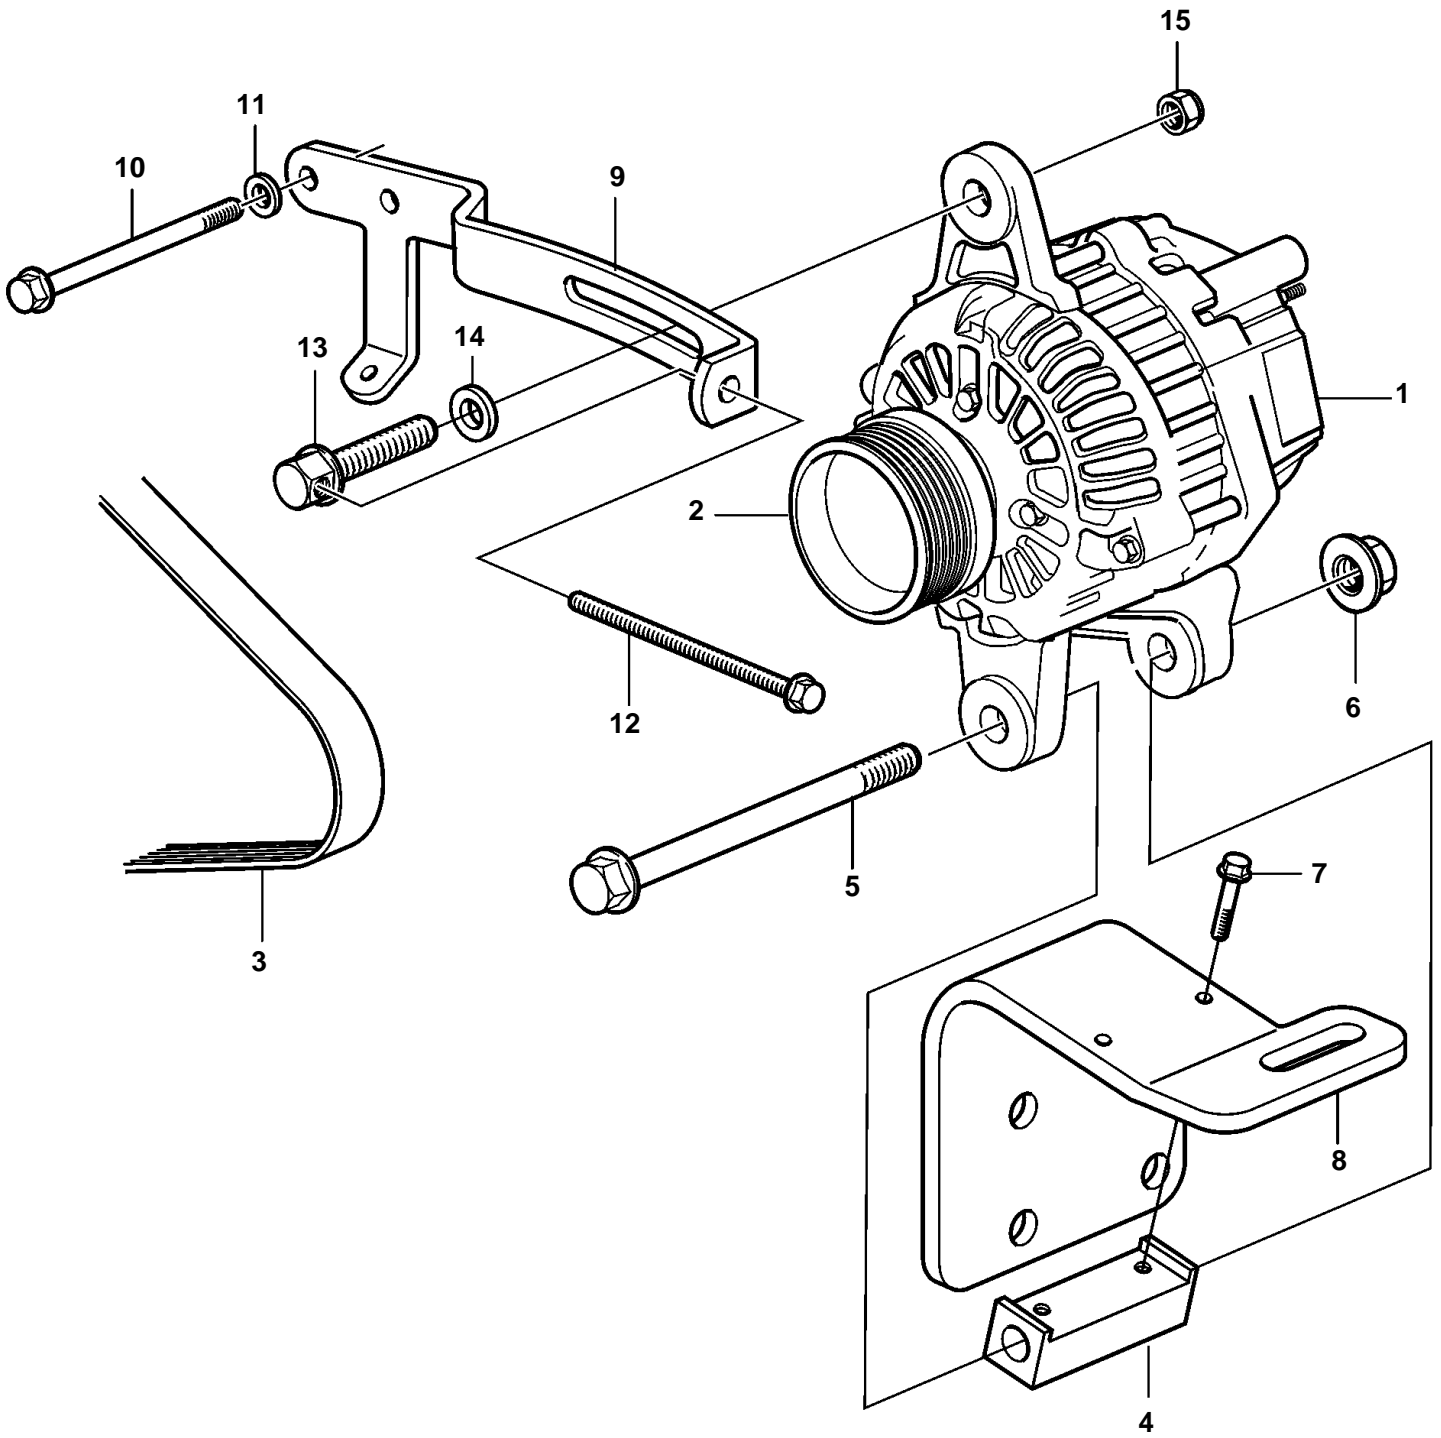

D1-13, D1-20

22910

D1-13, D1-20

REF	PART NO.	QTY	DESCRIPTION	SEE SEC.	NOTES
1	3803903	1	Alternator,exch Comps. not spec.		14V 115A
2	3817510	1	· Pulley		
3	3809625	1	Drive belt		
4	3812711	1	Alternator bracket		
5	978447	1	Flange screw		
6	971096	1	Nut		
7	946470	2	Flange screw		
8		1	Engine mountingsfront	8304	Port side, D1-13
		1	Engine mountingsfront	8305	Port side, D1-20
9	3809628	1	Tensioner		
10	1346183	3	Screw		D1-13
	3887173	3	Screw		D1-20
11	861913	3	Spring washer		D1-13
12	955306	1	Screw		
13	861663	1	Lock screw		
14	3580019	1	Washer		
15	948645	1	Lock nut		