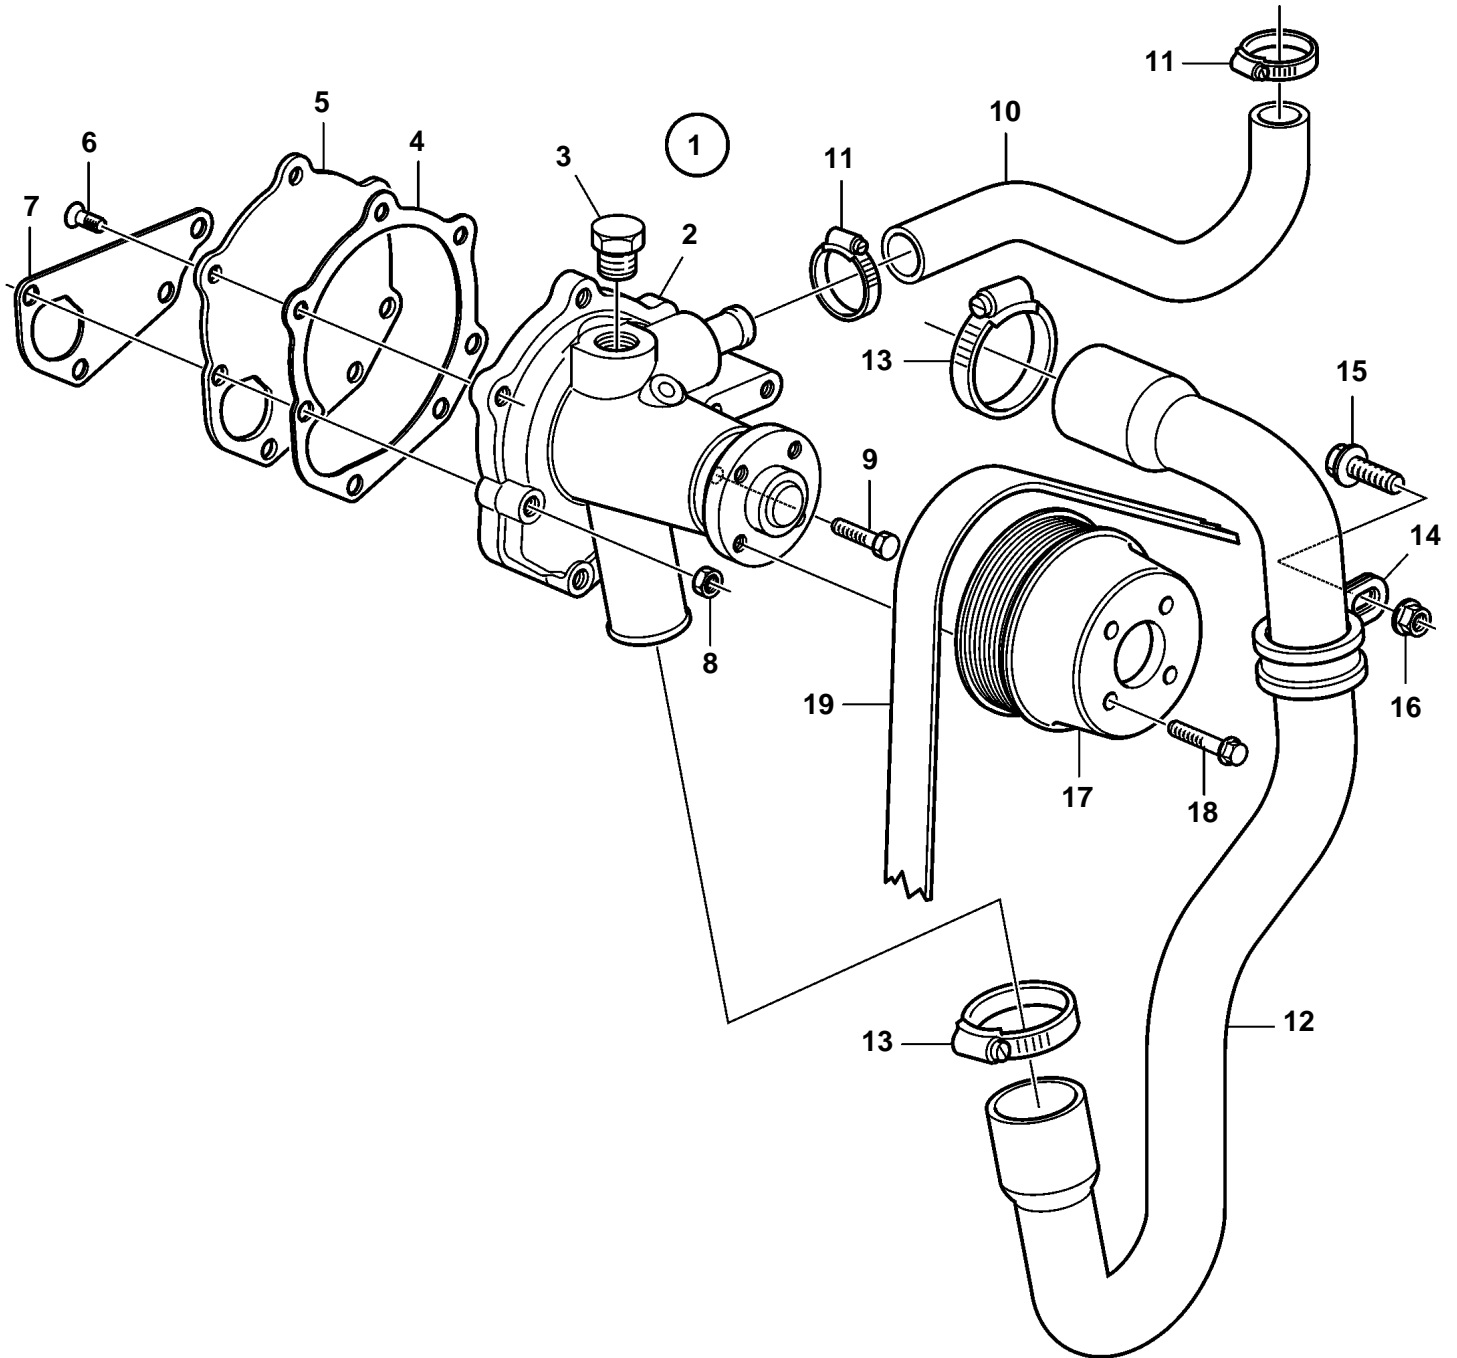

D1-30, D2-40

22903

D1-30, D2-40

REF	PART NO.	QTY	DESCRIPTION	SEE SEC.	NOTES
1	3840747	1	Circulation pump		
	3803972	1	Circ. pump, exch		Exchange unit
	3803972	1	Circ. pump, exch		
2		1	· Water pump		
3		1	· Plug		
4	3884539	1	· Gasket		
5	3884538	1	· Plate		
6	3580577	3	· Screw		
7	3884540	1	Gasket		
8	945407	1	Flange nut		
9	3580258	3	Screw		
10	3812884	1	Hose		Water pump - Expansion tank.
11	961665	2	Hose clamp		
12	3818453	1	Hose		Water pump - Heat Exchanger.
13	853548	2	Hose clamp		
14	952637	1	Clamp		
15	946934	1	Flange screw		
16	945407	1	Flange nut		
17	3812158	1	Pulley		
18	3580013	4	Screw		
19		1	Drive belt	8356	