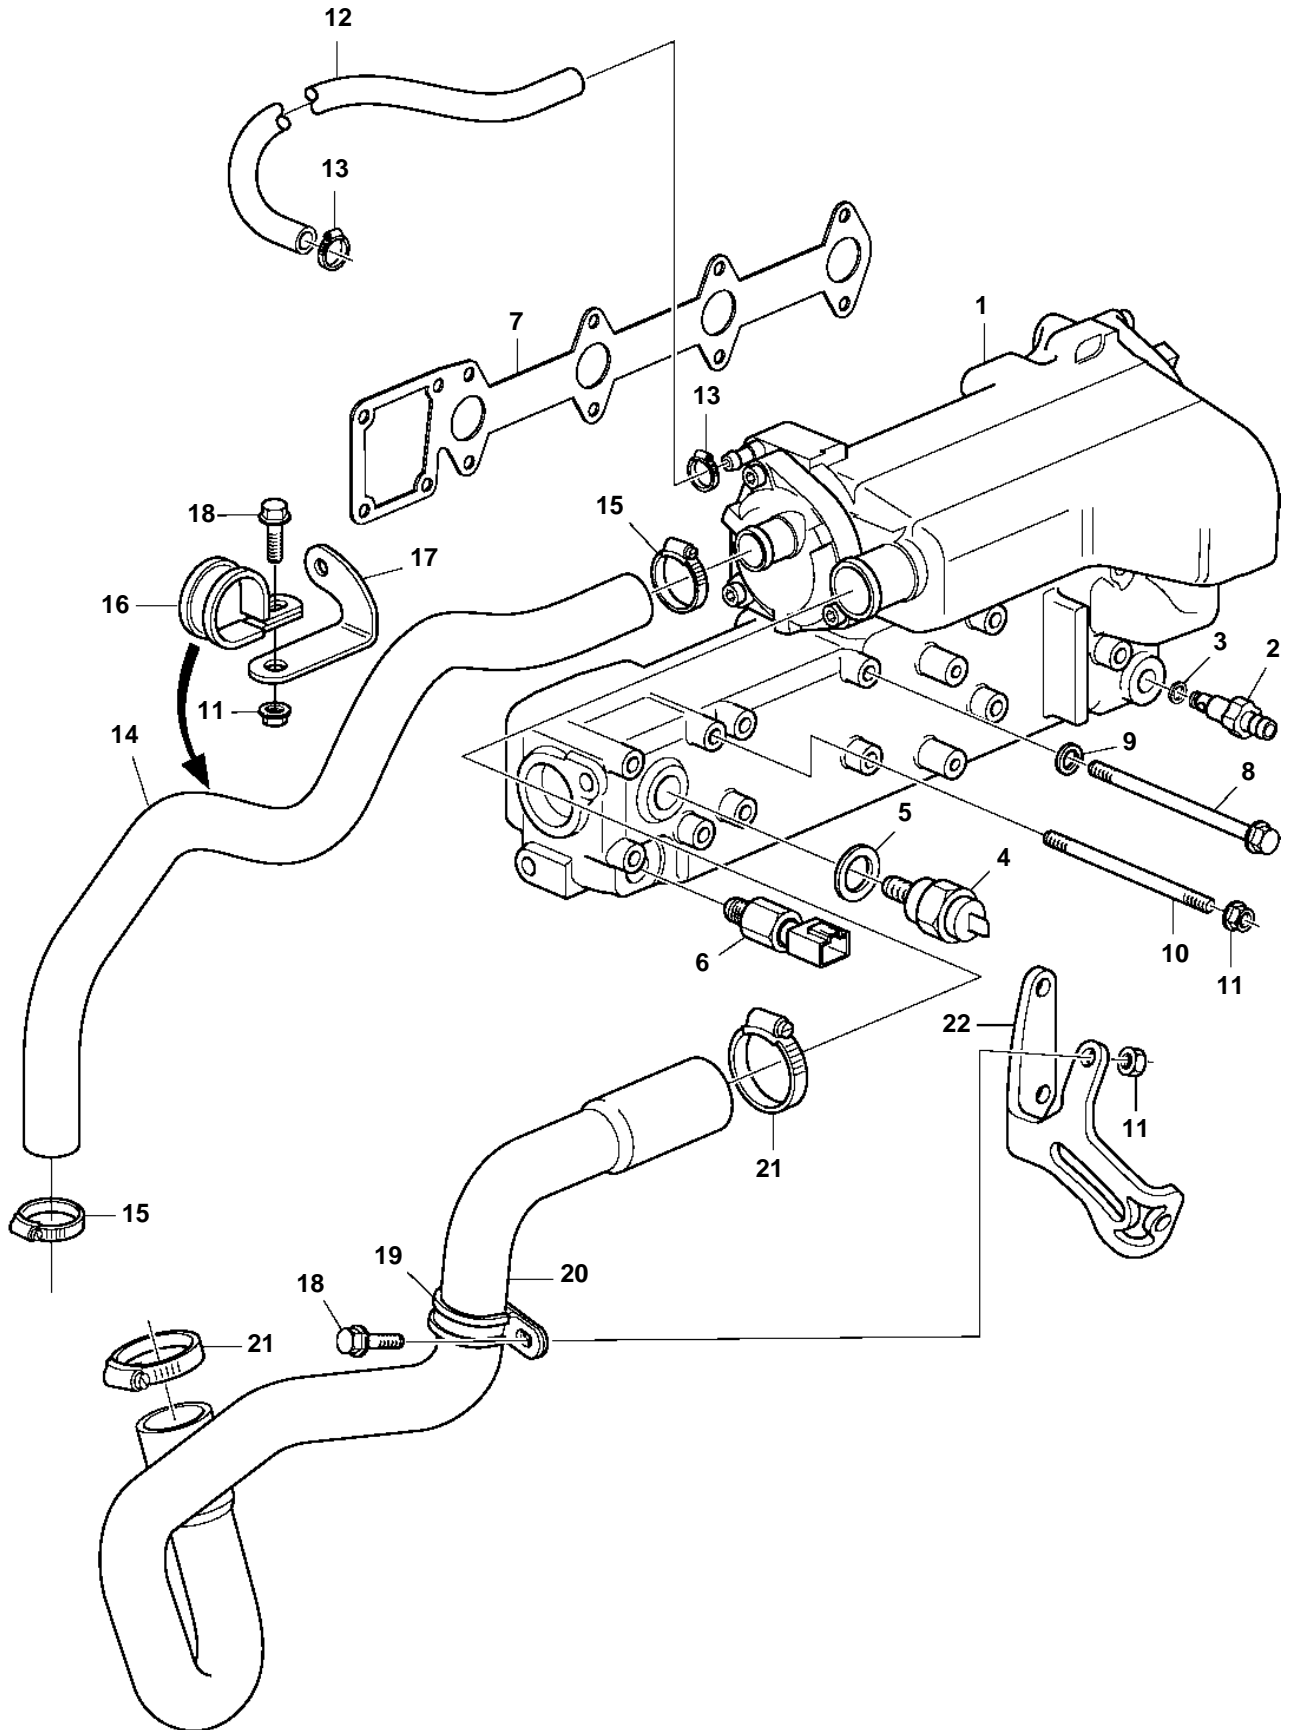

D2-40

22935

D2-40

REF	PART NO.	QTY	DESCRIPTION	SEE SEC.	NOTES
1	3840130	1	Heat exchanger		
				9711	
2		1	Draining nippel	9711	
3		1	• O-ring		
4	827151	1	Temperature sensor		
5	11998	1	Gasket		
6	3808797	1	Thermo monitor		
7		1			
8	955285	8	Screw		
9	861913	8	Spring washer		
10		2			
11	945407	2	Flange nut		
12	949745	1	Hose		Heat exchanger-expansion tank.
13	961664	2	Hose clamp		
14	3812889	1	Hose		Heat exchanger-Sea water pump.
15	943475	2	Hose clamp		
16	952636	1	Clamp		
17	3812875	1	Bracket		
18	946544	2	Flange screw		
19	952637	1	Clamp		
20	3818454	1	Hose		Heat exchanger-water pump.
21	853548	2	Hose clamp		
22		1	Tensioner		