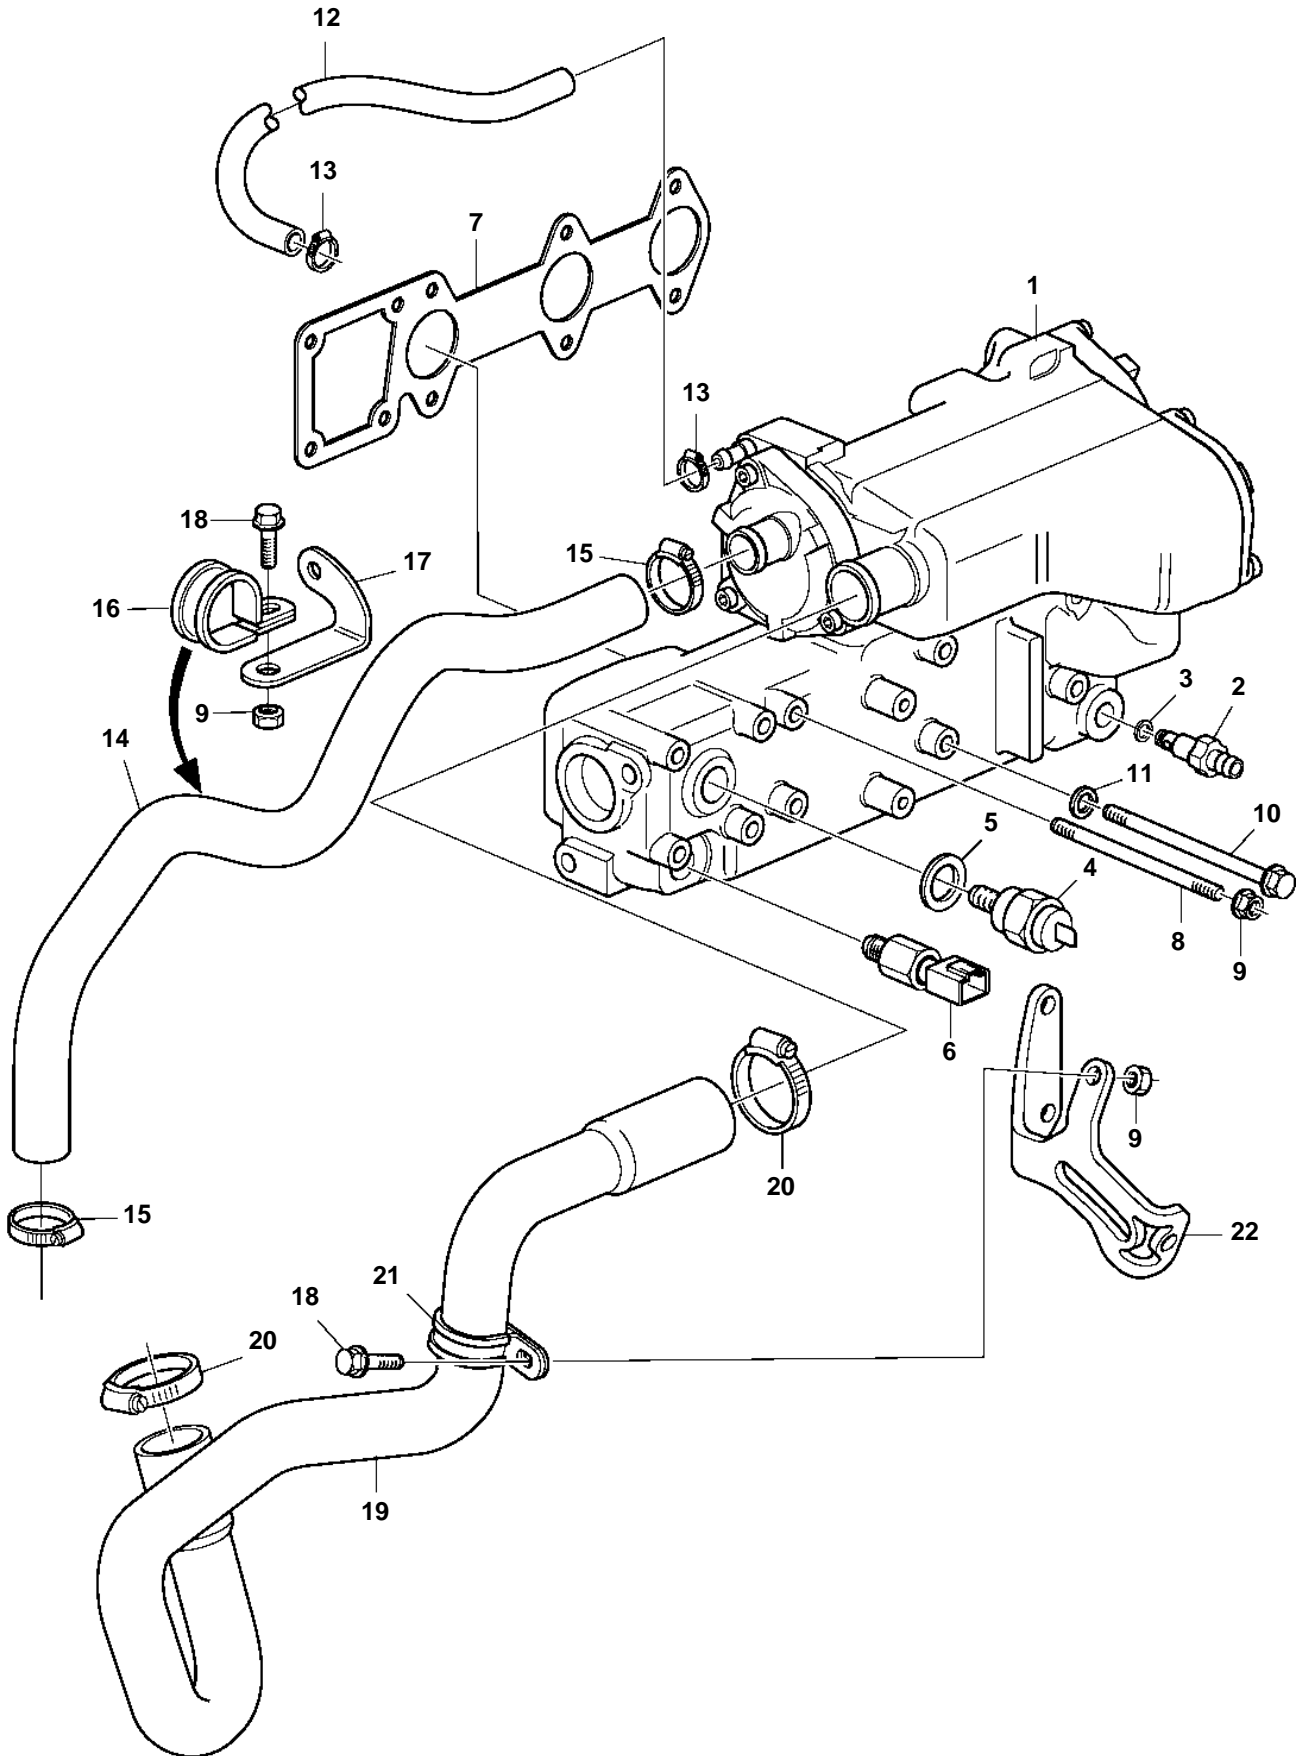

D1-30

22655

D1-30

REF	PART NO.	QTY	DESCRIPTION	SEE SEC.	NOTES
1	3840129	1	Heat exchanger		
				9710	
2		1	Draining nippel	9710	
3		1	• O-ring		
4	827151	1	Temperature sensor		
5	11998	1	Gasket		
6	3808797	1	Thermo monitor		
7	3812402	1	Gasket		
8		2			
9	945407	4	Flange nut		
10	955285	6	Screw		
11	861913	6	Spring washer		
12	949745	1	Hose		Heat exchanger-expansion tank.
13	961662	2	Clamp		
14	3812873	1	Hose		Heat exchanger-Sea water pump.
15	961667	2	Hose clamp		
16	952636	1	Clamp		
17	3812875	1	Bracket		
18	946544	2	Flange screw		
19	3818453	1	Hose		Heat exchanger-water pump.
20	853548	2	Hose clamp		
21	952637	1	Clamp		
22		1	Tensioner	8356	