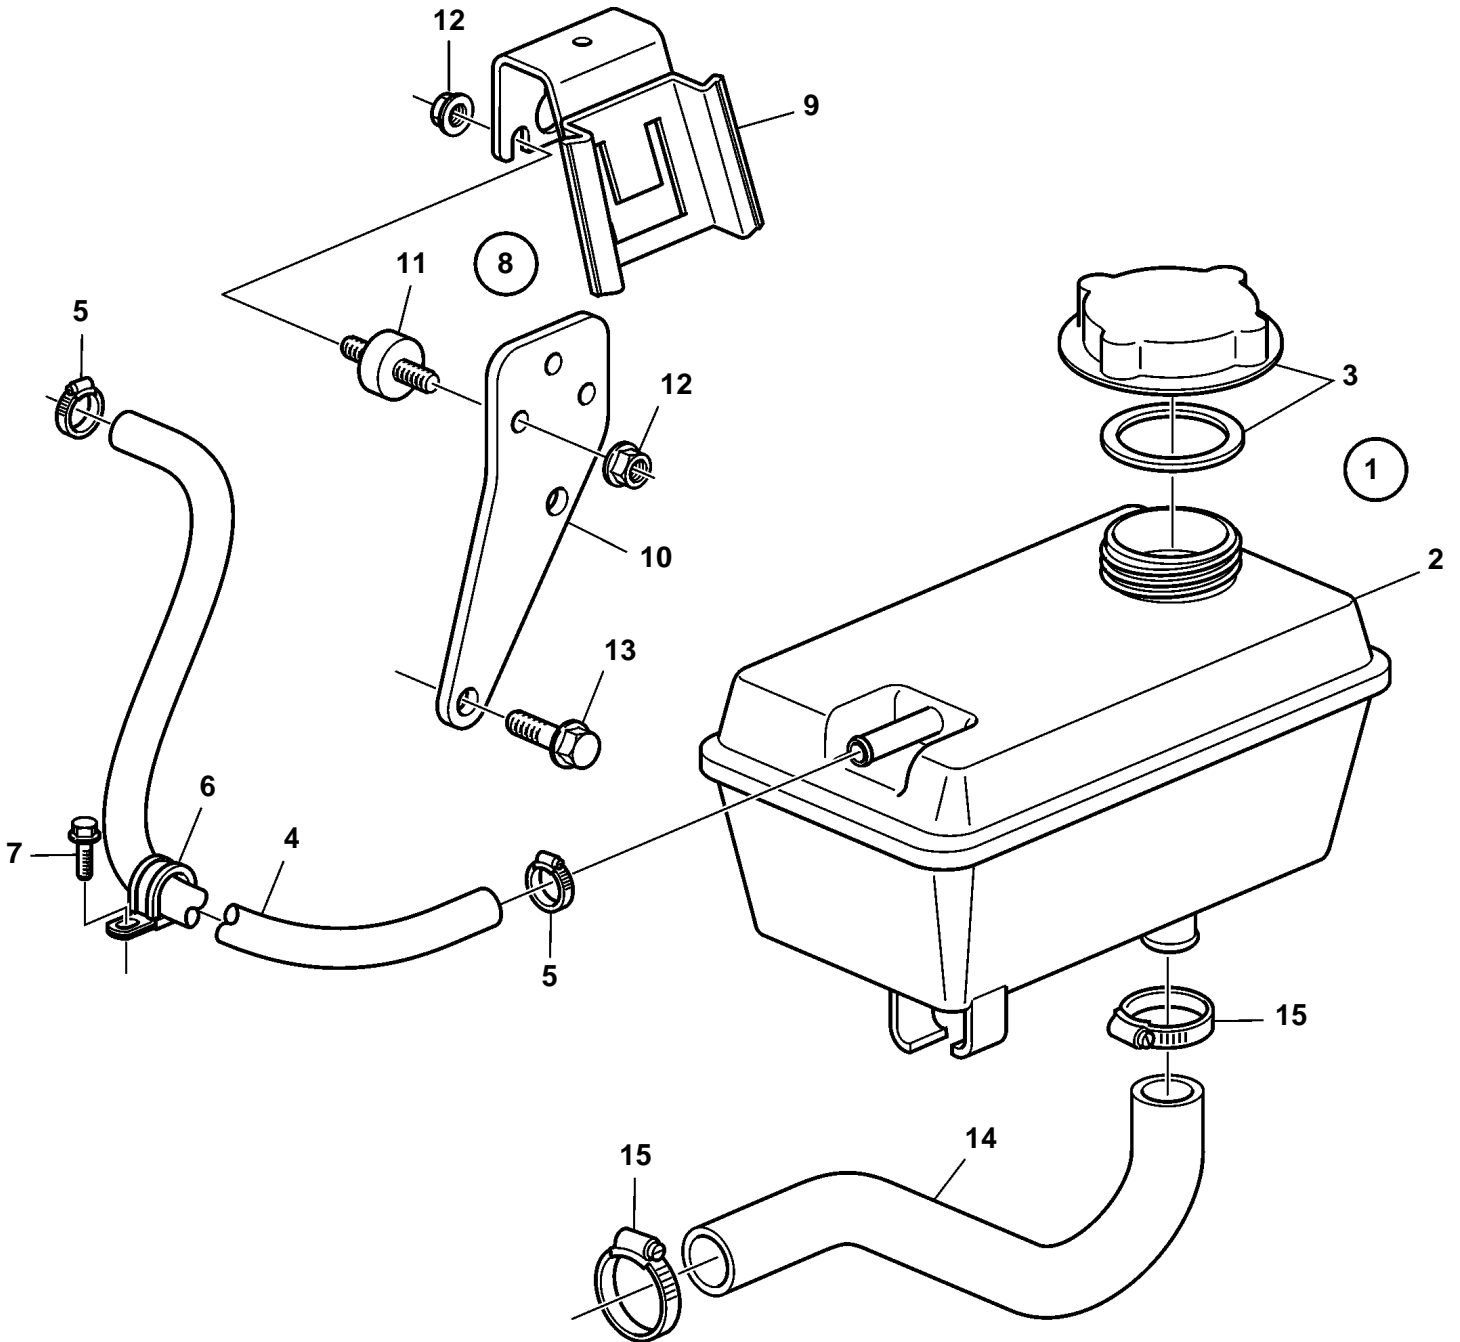

D1-30, D2-40

22656

D1-30, D2-40

REF	PART NO.	QTY	DESCRIPTION	NOTES
1	3840810	1	Expansion tank	
2		1	· Expansion tank	
3	1674083	1	· Pressure cap	
4	949745	1	Hose	Expansion tank - Heat exchanger.
5	961662	2	Clamp	
6	949747	1	Clamp	
7	947107	1	Flange screw	
8	3842293	1	Bracket	
9		1	· Bracket	
10		1	· · Bracket	
11	1348141	3	· Absorber	
12	945407	6	· Flange nut	
13	946173	2	Flange screw	
14	3812884	1	Hose	Expansion tank - Coolant pump.
15	961665	2	Hose clamp	