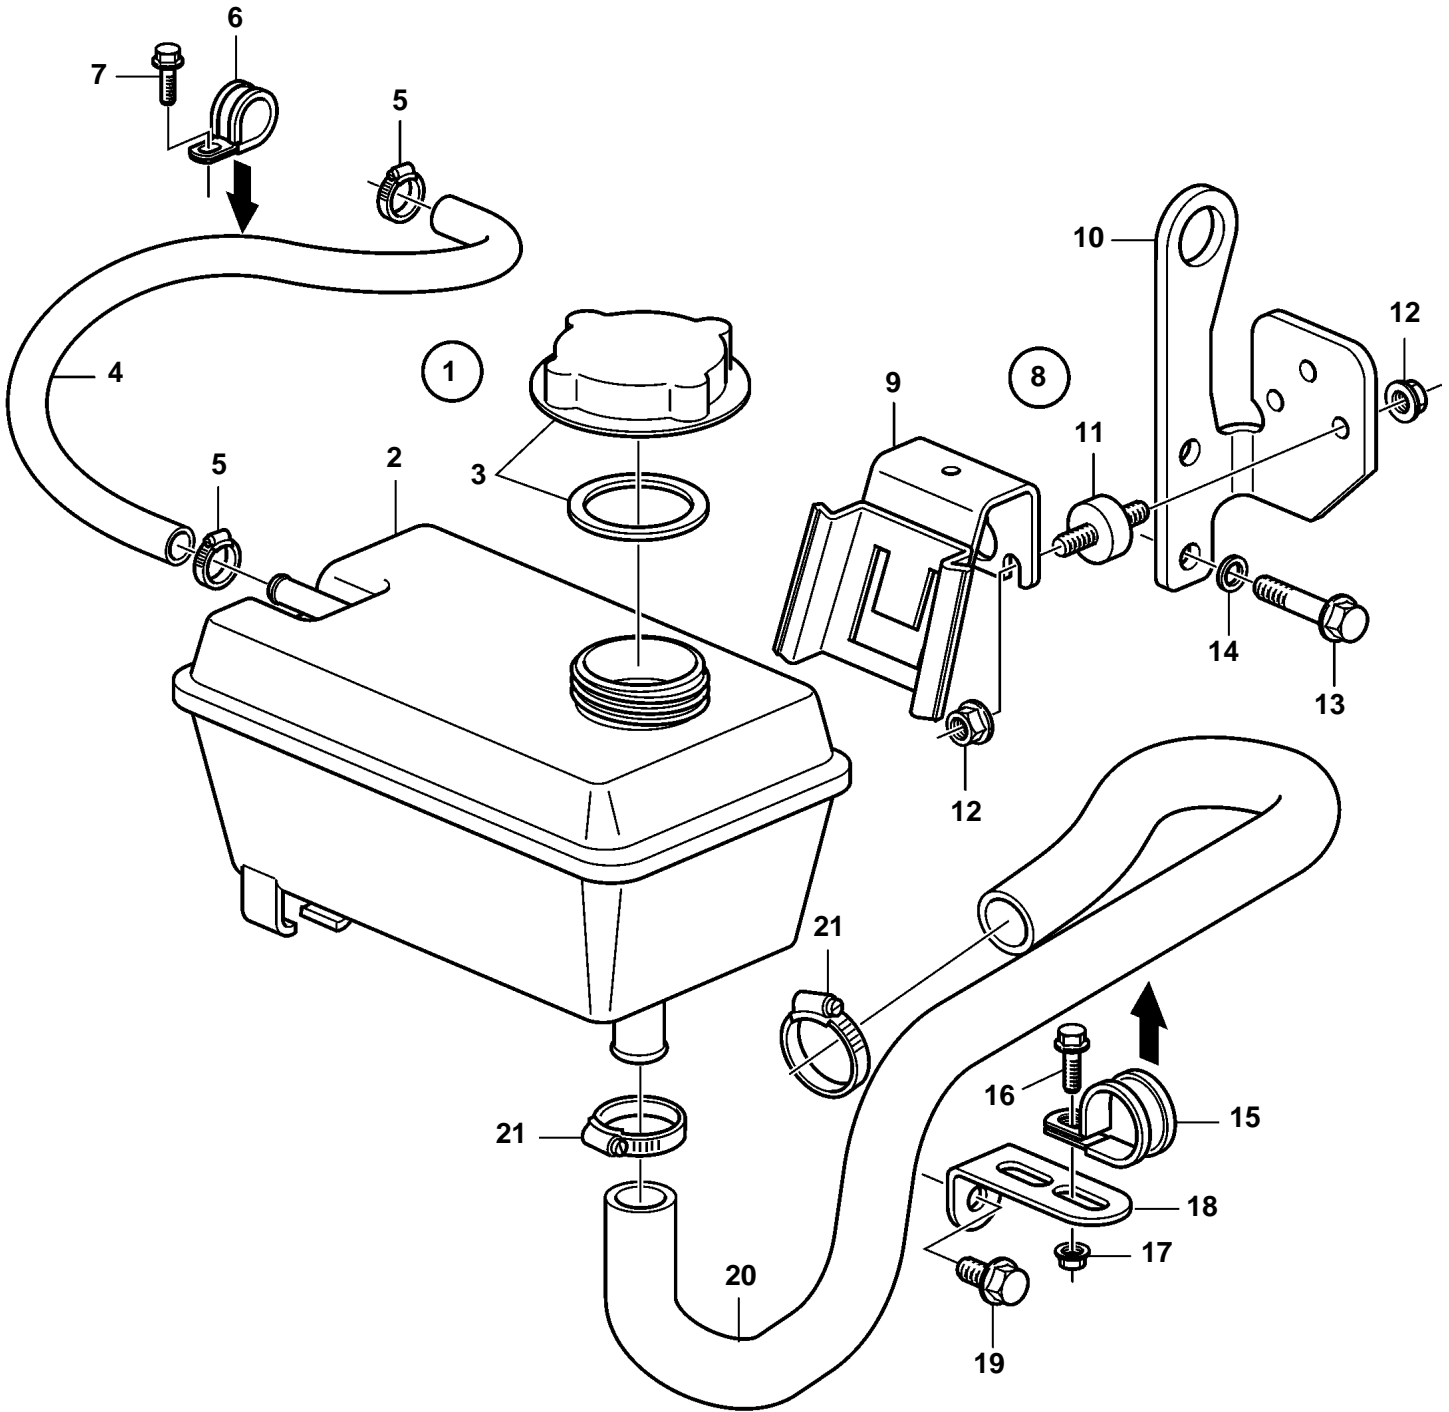

D1-13, D1-20

22945

D1-13, D1-20

REF	PART NO.	QTY	DESCRIPTION	NOTES
1	3840810	1	Expansion tank	
2		1	· Expansion tank	
3	1674083	1	· Pressure cap	
4	949745	1	Hose	Expansion tank - Heat exchanger.
5	961662	2	Clamp	
6	949747	1	Clamp	
7	947107	1	Flange screw	
8	3842292	1	Bracket	
9		1	· Bracket	
10		1	· · Bracket	
11	1348141	3	· Absorber	
12	945407	6	· Flange nut	
13	947760	2	Flange screw	
14	191172	2	Washer	
15	952636	1	Clamp	
16	946544	1	Flange screw	
17	945407	1	Flange nut	
18	965555	1	Bracket	
19	946025	1	Screw	
20	3842034	1	Hose	Expansion tank - Coolant pump.
21	961666	2	Hose clamp	D1-13
	961665	2	Hose clamp	D1-20