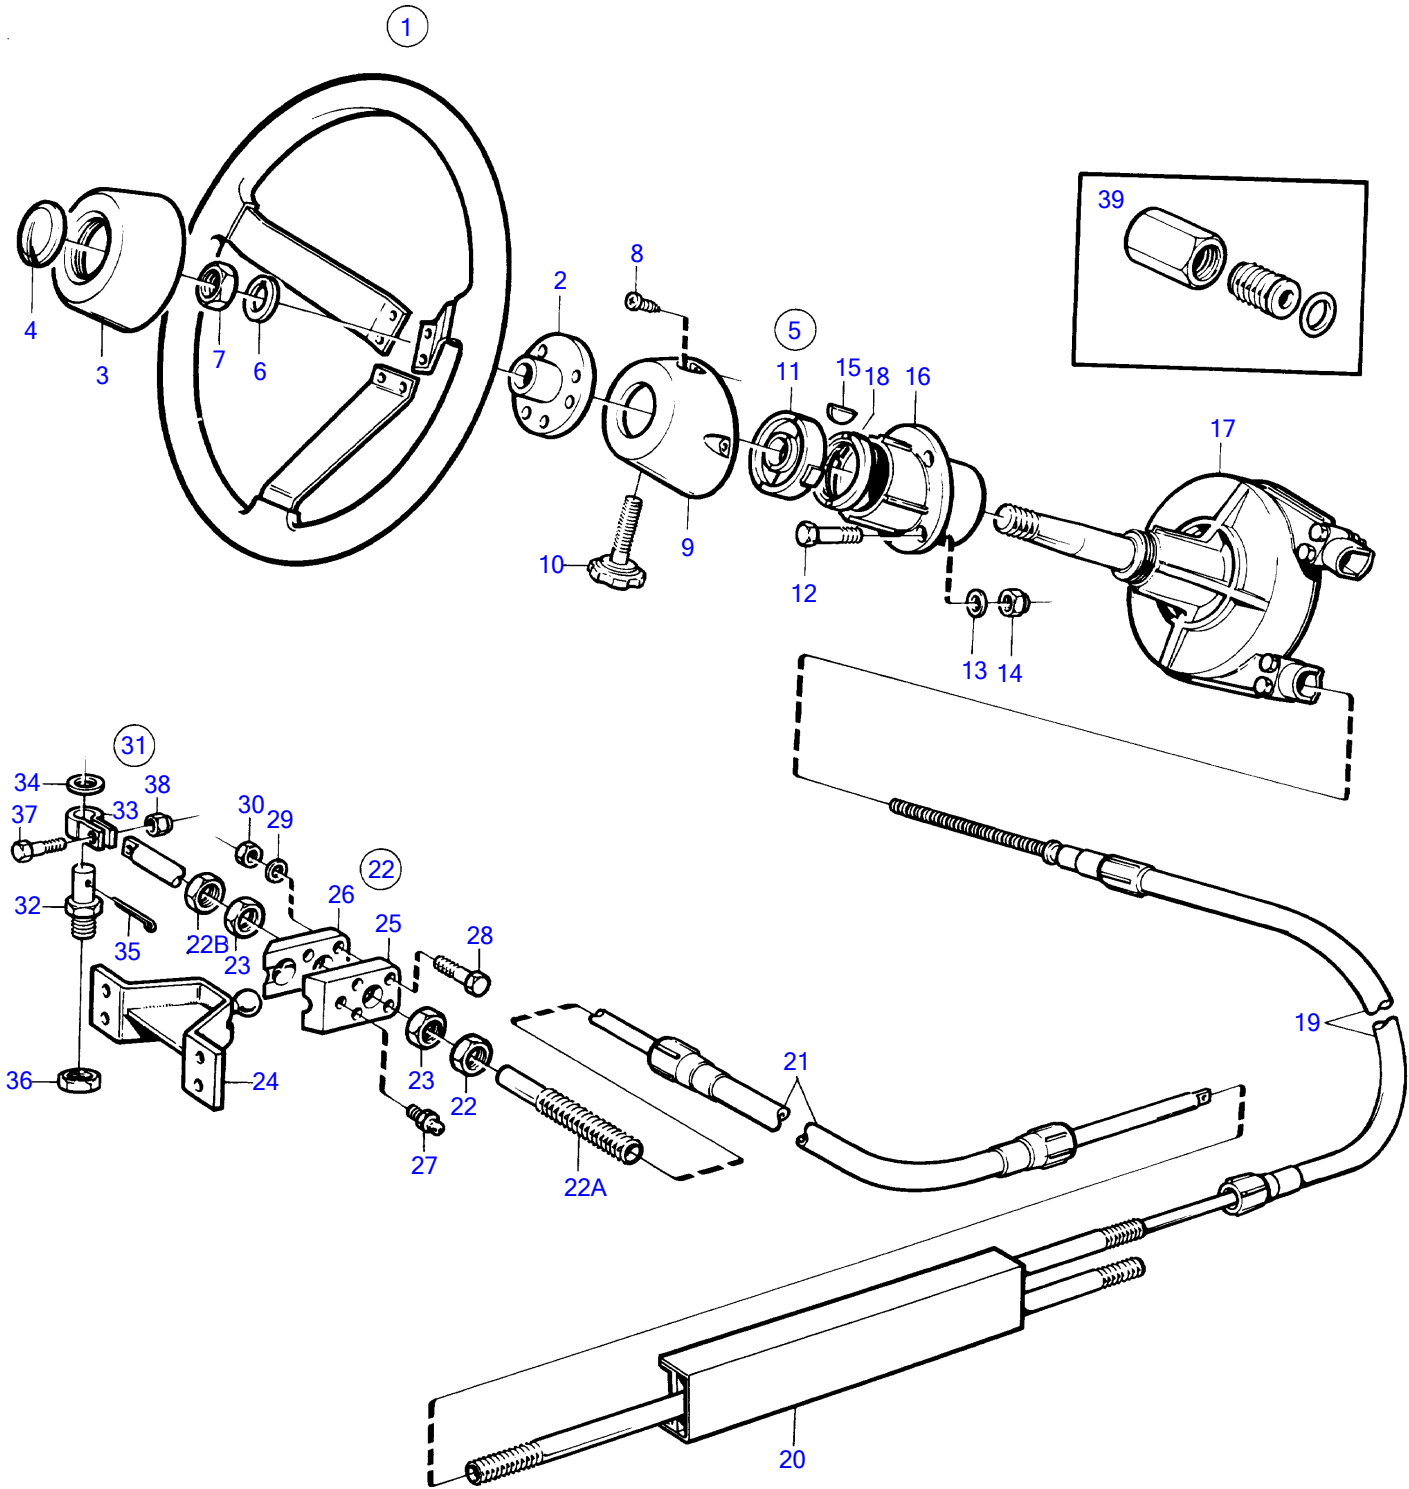

AD41D, D41D, TAM41D, TMD41D

15565

AD41D, D41D, TAMD41D, TMD41D

REF	PART NO.	QTY	DESCRIPTION	SEE SEC.	NOTES
1	850936	1	Steering wheel		
2		1	• Steering wheel hub		
3	(828943)	1	• Steering wheel pad		Obsolete part
4	(1140660)	1	• Emblem		(850938), Obsolete part
5	3883509	1	Mounting kit		90° white (853182)
	3818098	1	Mounting kit		90° black (1140023)
	3883508	1	Mounting kit		70° white (853183)
	3818096	1	Mounting kit		
6	(3851613)	1	• Washer		Obsolete part
7	955793	1	• Hexagon nut		
8	965325	2	• Cross recessed screw		
9		1	• Cover		
10	(3851612)	1	• Screw		Obsolete part
11	(3851611)	2	• Bearing		Obsolete part
12	955298	4	• Hexagon screw		
13	955894	4	• Washer		
14	946036	4	• Lock nut		
15	160807	1	• Woodruff key		
16		1	• Steering head		
17	3818019	1	Steering gear		(853181)
			• Bulletin P-64-0-1	P-64-0-1-EN	New QL Mechanical and Hydraulic Steering Systems
18	3851614	1	• Nut		
19	3840244	1	Steering cable		L=2,00m
	3840245	1	Steering cable		L=2,25m
	3840246	1	Steering cable		L=2,50m
	3840247	1	Steering cable		L=2,75m
	3840248	1	Steering cable		L=3,00m
	3840249	1	Steering cable		L=3,25m
	3840250	1	Steering cable		L=3,50m
	3840251	1	Steering cable		L=3,75m
	3840252	1	Steering cable		L=4,00m
	3840253	1	Steering cable		L=4,25m
	3840254	1	Steering cable		L=4,50m
	3840255	1	Steering cable		L=4,75m
	3840256	1	Steering cable		L=5,00m
	3840257	1	Steering cable		L=5,25m
	3840258	1	Steering cable		L=5,50m
	3840259	1	Steering cable		L=5,75m
	3840260	1	Steering cable		L=6.00m
	3840261	1	Steering cable		L=6,25m
	3840262	1	Steering cable		L=6,50m
	3840263	1	Steering cable		L=6,75m
	3840264	1	Steering cable		L=7.00m
	3840265	1	Steering cable		L=7,25m
	3840266	1	Steering cable		L=7,50m
	3840267	1	Steering cable		L=7,75m
	3840268	1	Steering cable		L=8,00m
	3840270	1	Steering cable		L=8,25m
	3840272	1	Steering cable		L=8,50m
	3840273	1	Steering cable		L=8,75m
	3840274	1	Steering cable		L=9,00m
20	(853291)	1	Ds unit		Obsolete part
21	853387	1	• Steering cable		
22	(853290)	1	Stern attachment		Obsolete part
22A	850771	1	• Anchorage		
22B	850778	2	• Nut		
23	853306	2	• Nut		
24	851093	1	• Bracket		
25	828857	1	• Anchorage		
26	828854	1	• Anchorage		
27	951739	1	• Lubricating nipple		
28	940101	2	• Hexagon screw		
29	941906	2	• Spring washer		