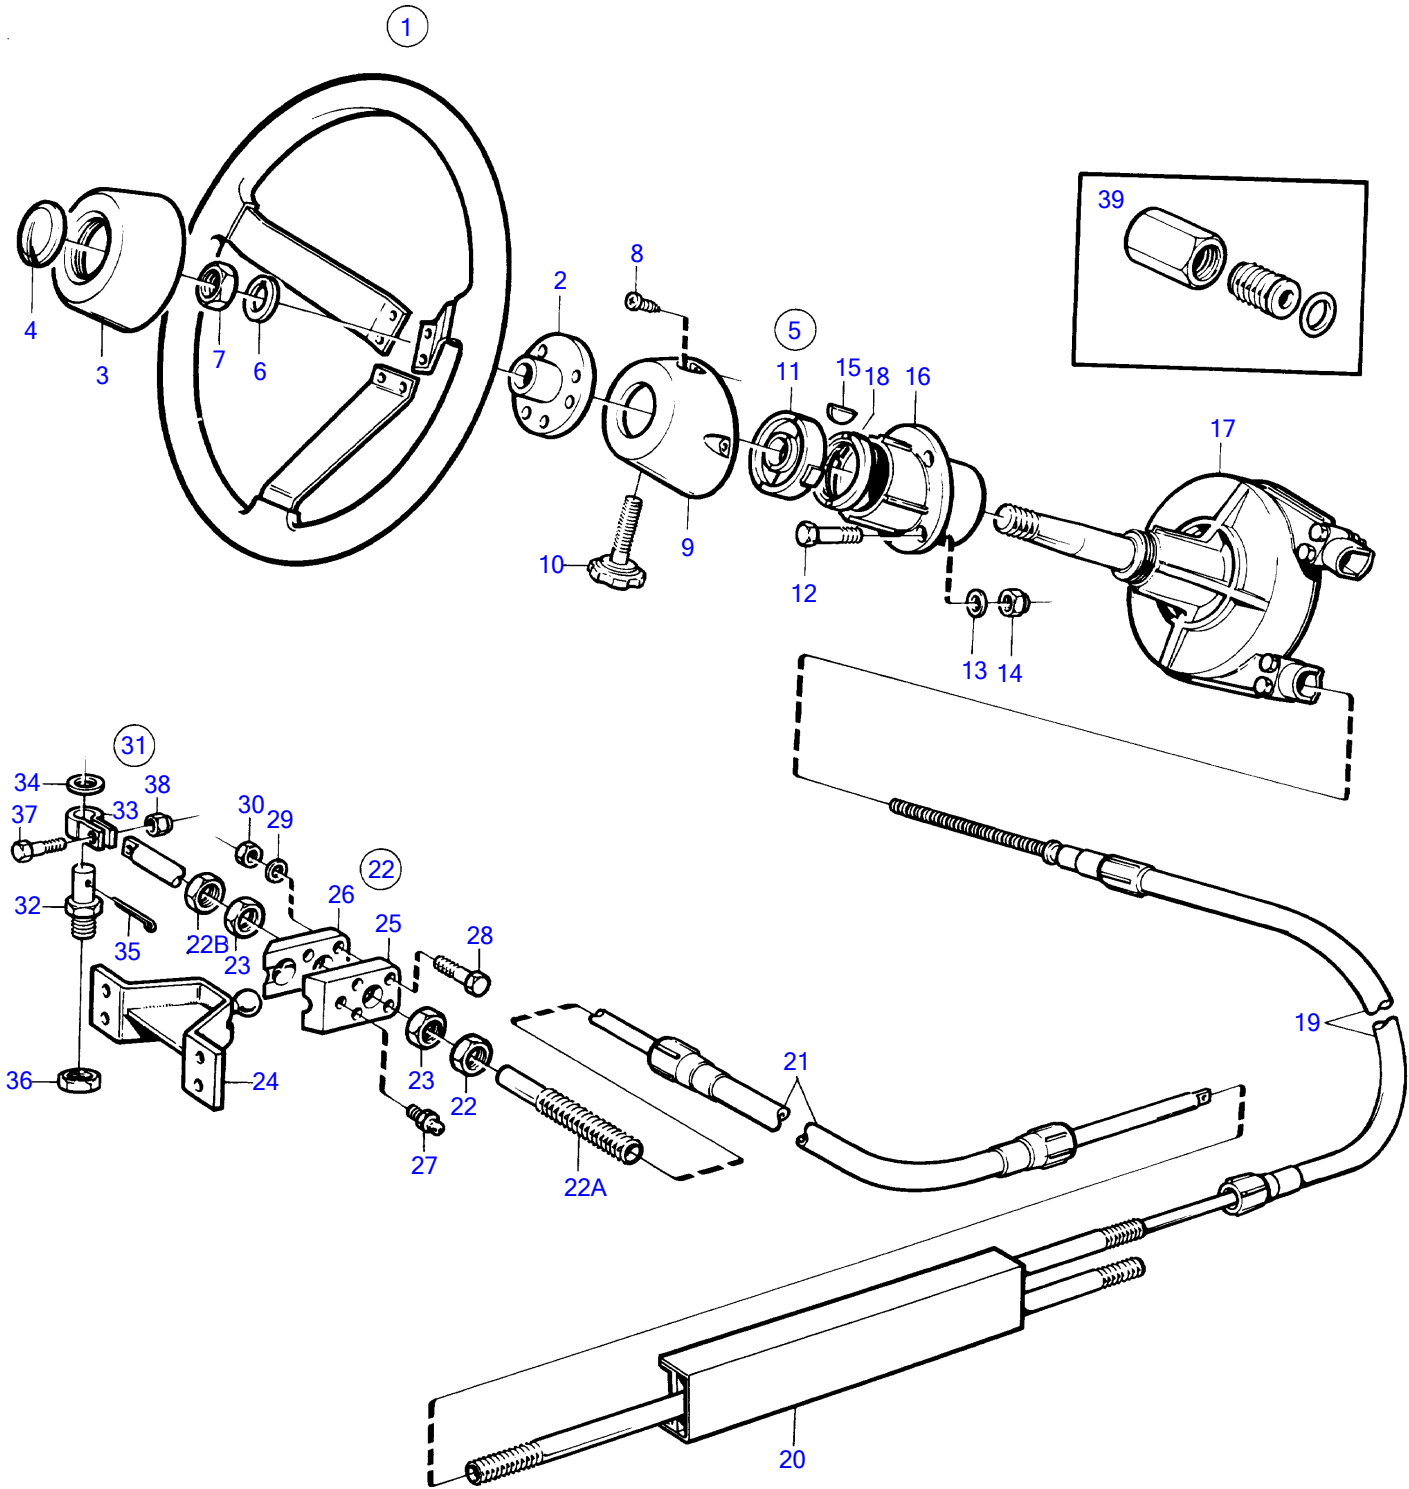

AD41D, D41D, TAM41D, TMD41D

15565