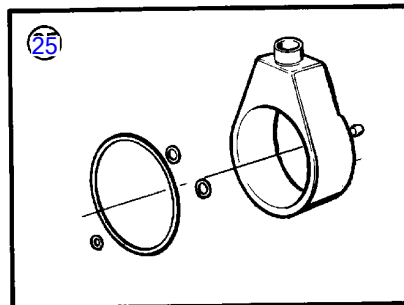

AD41D, D41D, TAM41D, TMD41D

7222

AD41D, D41D, TAMD41D, TMD41D

REF	PART NO.	QTY	DESCRIPTION	NOTES
1	(838310)	1	Power steering pump	Obsolete part
2		1	• Housing	
3		1	• Drive shaft kit	
4		1	• Axle shaft	
5	273881	1	• Sealing ring kit	
5A	(1272634)	X	• Adjusting washer	TH=0.05mm, Obsolete part
5	(1272635)	X	• Adjusting washer	TH=0.10mm, Obsolete part
	(1272636)	X	• Adjusting washer	TH=0.20mm, Obsolete part
	(1272637)	X	• Adjusting washer	TH=0.30mm, Obsolete part
6		1	• Hub	
7	1272412	2	• Seal	
8		1	• Rotor kit	
9		1	• Rotor	
10		1	• Vane	
11		1	• Ring	
12	(273905)	1	• Valve kit	Obsolete part
13		1	• • Valve	
14		1	• • Spring	
15	(1272427)	1	• Pin	Obsolete part
16	(1329586)	1	• Plate	Obsolete part
17		1	• Plate	
18	(1329589)	1	• Lock ring	Obsolete part
19	855735	1	• Sealing kit	
20		1	• • O-ring	
21		1	• • O-ring	
22		2	• • O-ring	
23		2	• • O-ring	
24	(1272431)	1	• • Lock ring	Obsolete part
25	855544	1	• Oil reservoir kit	
26		1	• • O-ring	
27		1	• • O-ring	
28		1	• • O-ring	
29	855574	2	• Stud	
30	1330839	1	• Cover	