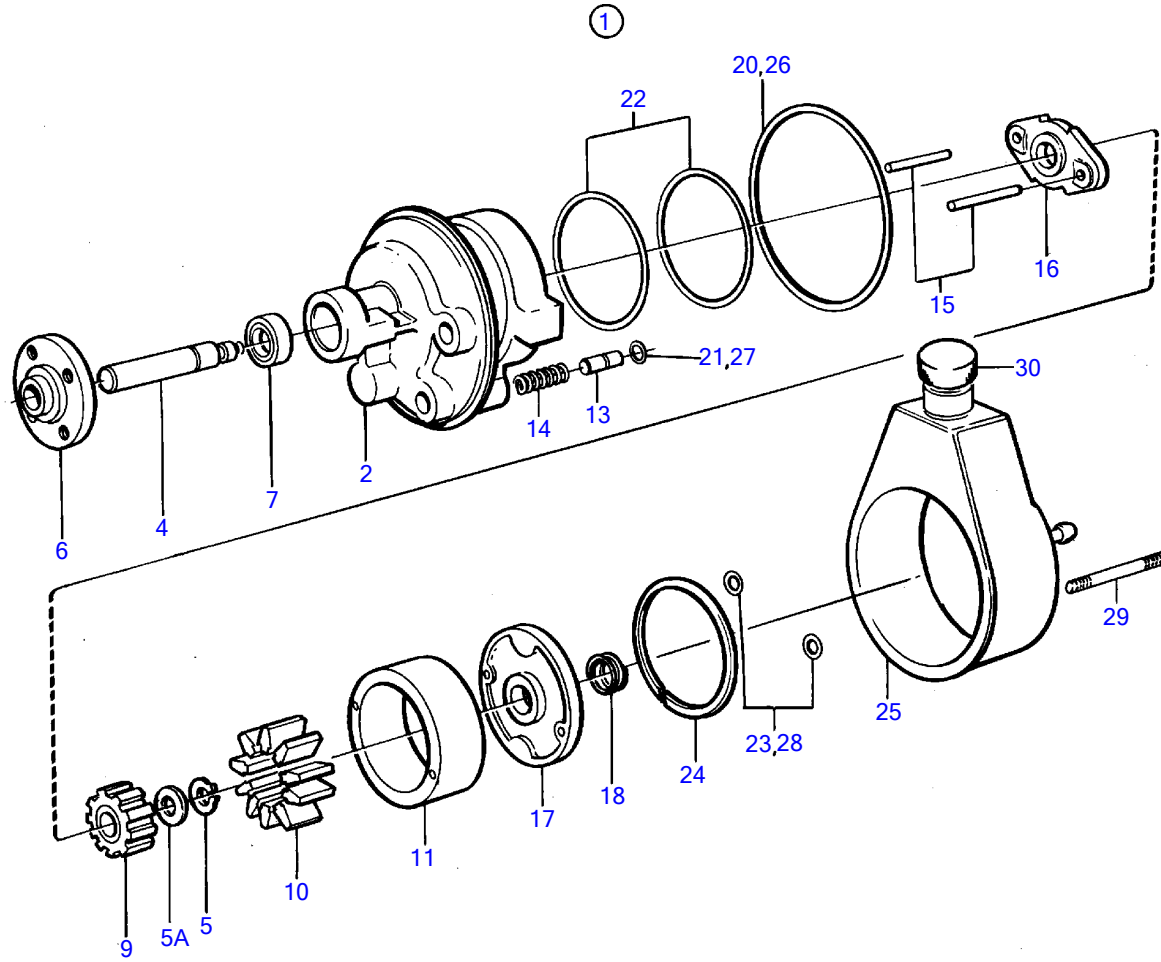

AD41D, D41D, TAM41D, TMD41D

7222

AD41D, D41D, TAMD41D, TMD41D

REF	PART NO.	QTY	DESCRIPTION	NOTES
1	(838310)	1	Power steering pump	Obsolete part
2		1	• Housing	
3		1	• Drive shaft kit	
4		1	• Axle shaft	
5	273881	1	• Sealing ring kit	
5A	(1272634)	X	• Adjusting washer	TH=0.05mm, Obsolete part
5	(1272635)	X	• Adjusting washer	TH=0.10mm, Obsolete part
	(1272636)	X	• Adjusting washer	TH=0.20mm, Obsolete part
	(1272637)	X	• Adjusting washer	TH=0.30mm, Obsolete part
6		1	• Hub	
7	1272412	2	• Seal	
8		1	• Rotor kit	
9		1	• Rotor	
10		1	• Vane	
11		1	• Ring	
12	(273905)	1	• Valve kit	Obsolete part
13		1	• • Valve	
14		1	• • Spring	
15	(1272427)	1	• Pin	Obsolete part
16	(1329586)	1	• Plate	Obsolete part
17		1	• Plate	
18	(1329589)	1	• Lock ring	Obsolete part
19	855735	1	• Sealing kit	
20		1	• • O-ring	
21		1	• • O-ring	
22		2	• • O-ring	
23		2	• • O-ring	
24	(1272431)	1	• • Lock ring	Obsolete part
25	855544	1	• Oil reservoir kit	
26		1	• • O-ring	
27		1	• • O-ring	
28		1	• • O-ring	
29	855574	2	• Stud	
30	1330839	1	• Cover	