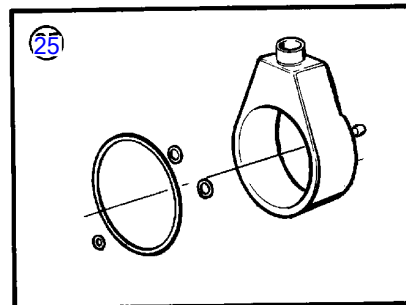

AD41D, D41D, TAM41D, TMD41D

7222

AD41D, D41D, TAMD41D, TMD41D

REF	PART NO.	QTY	DESCRIPTION	NOTES
1	(838310)	1	Power steering pump	Obsolete part
2		1	• Housing	
3		1	• Drive shaft kit	
4		1	• Axle shaft	
5	273881	1	• Sealing ring kit	
5A	(1272634)	X	• Adjusting washer	TH=0.05mm, Obsolete part
5	(1272635)	X	• Adjusting washer	TH=0.10mm, Obsolete part
	(1272636)	X	• Adjusting washer	TH=0.20mm, Obsolete part
	(1272637)	X	• Adjusting washer	TH=0.30mm, Obsolete part
6		1	• Hub	
7	1272412	2	• Seal	
8		1	• Rotor kit	
9		1	• Rotor	
10		1	• Vane	
11		1	• Ring	
12	(273905)	1	• Valve kit	Obsolete part
13		1	• • Valve	
14		1	• • Spring	
15	(1272427)	1	• Pin	Obsolete part
16	(1329586)	1	• Plate	Obsolete part
17		1	• Plate	
18	(1329589)	1	• Lock ring	Obsolete part
19	855735	1	• Sealing kit	
20		1	• • O-ring	
21		1	• • O-ring	
22		2	• • O-ring	
23		2	• • O-ring	
24	(1272431)	1	• • Lock ring	Obsolete part
25	855544	1	• Oil reservoir kit	
26		1	• • O-ring	
27		1	• • O-ring	
28		1	• • O-ring	
29	855574	2	• Stud	
30	1330839	1	• Cover	