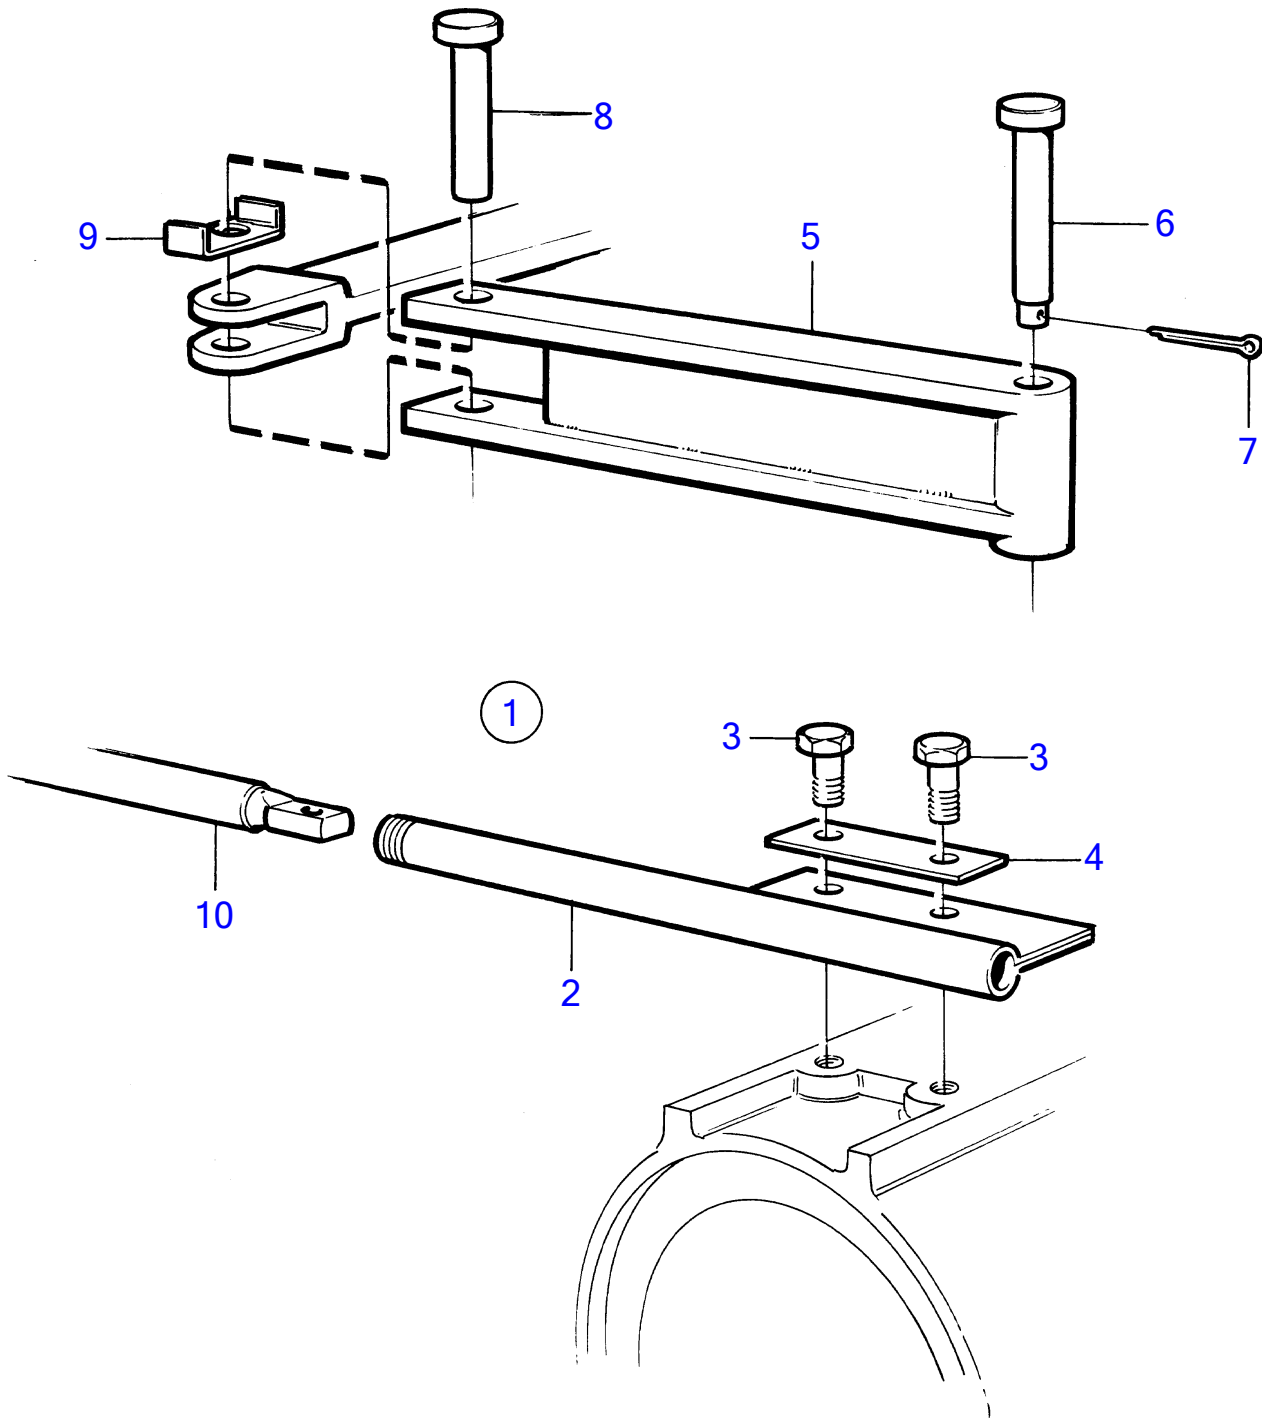

AD41D, D41D

10693

AD41D, D41D

REF	PART NO.	QTY	DESCRIPTION	SEE SEC.	NOTES
1	872388	1	Steering cable attac		
2	1140568	1	• Pipe		
3	970971	2	• Hexagon screw		
4	872311	1	• Tab washer		
5	1140567	1	• Link rod		
6	1140566	1	• Bolt		
7	944149	1	• Split pin		
8	1140565	1	• Bolt		Obsolete part
9	1140579	1	• Lock washer		
10		1	Steering cable	225	