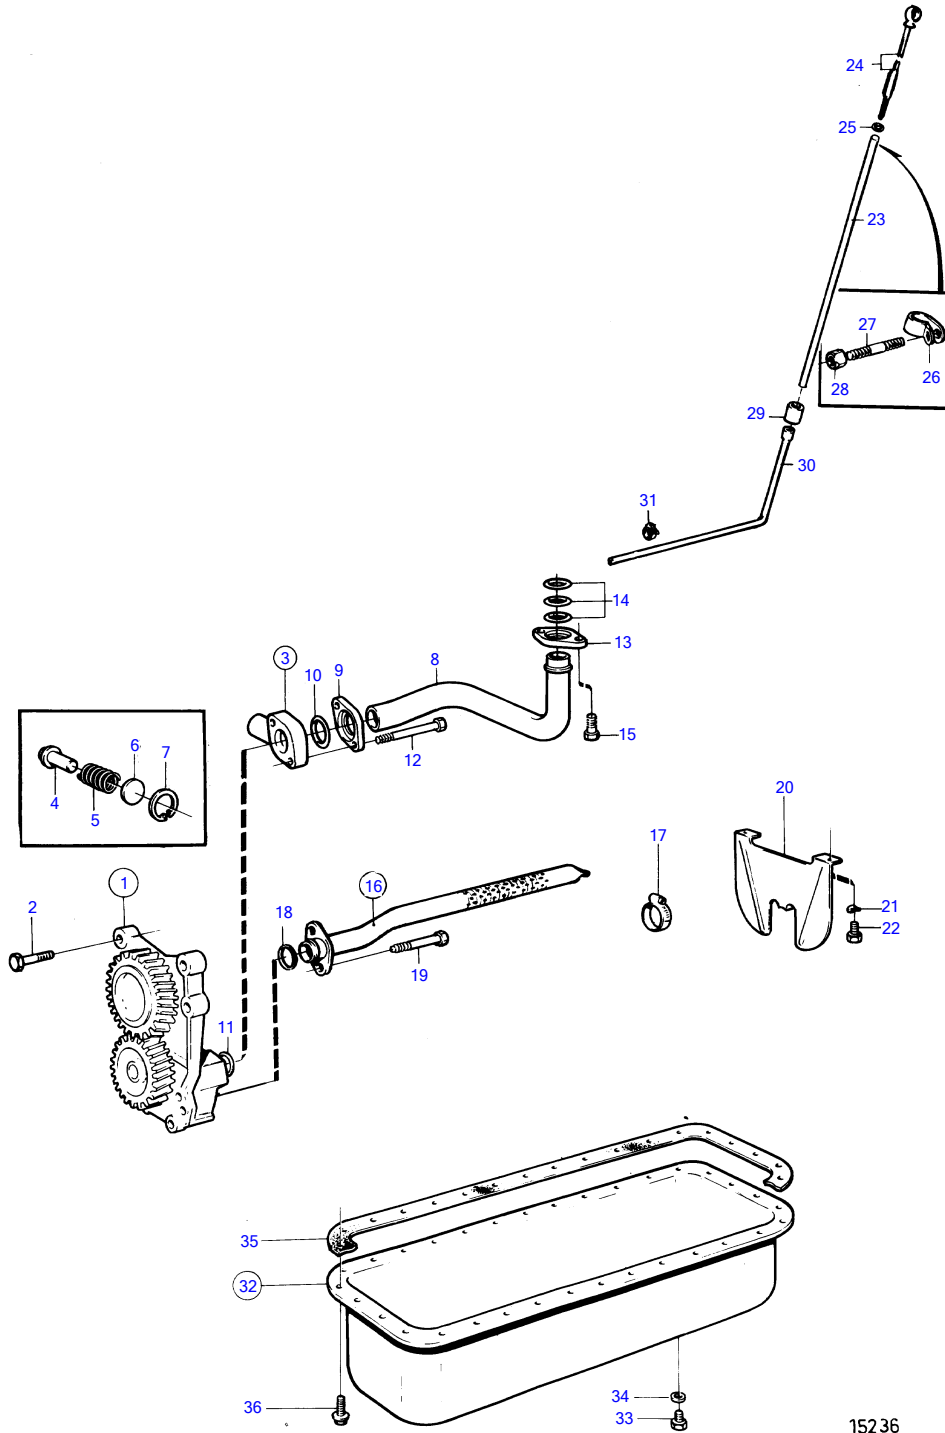

AD41D, D41D, TAM41D, TMD41D

15236

AD41D, D41D, TAMD41D, TMD41D

REF	PART NO.	QTY	DESCRIPTION	SEE SEC.	NOTES
1	860721	1	Oil pump		
			•		
			•	528	
2	948217	4	Flange screw		
3	860790	1	Reduction valve		
			• Bulletin 44-32	44-32-EN	Reduction Valve D31, 41, 42
			• Bulletin 44-32A	44-32A-EN	Reduction Valve D31, 41, 42
4	471115	1	• Reduction valve		
5	1542257	1	• Spring		
6	948343	1	• Disc		
7	914506	1	• Snap ring		
8	860821	1	Delivery pipe		
9	1545272	1	Flange		
10	1545271	1	Sealing ring		
11	469482	1	Sealing ring		
12	965184	2	Flange screw		
13	1542248	1	Flange		
14	1542385	3	Sealing ring		
15	946173	2	Flange screw		
16	861064	1	Suction pipe		
17	943472	1	Hose clamp		
18	469483	2	Sealing ring		
19	965217	2	Flange screw		
20	860999	1	Baffle plate		
21	942385	2	Disc spring		
22	944926	2	Flange screw		
23	861100	1	Tube		
24	861087	1	Dipstick		
25	960155	1	• O-ring		
26	946834	1	Clamp		
27	17942	1	Stud		
28	968862	1	Nut		
29	843533	1	Rubber cushion		
30	861083	1	Suction pipe		
31	943469	1	Hose clamp		
32	861151	1	Sump		
33	948187	1	• Plug		
34	18818	1	• Gasket		
35	861251	1	Gasket		
36	946440	32	Flange screw		