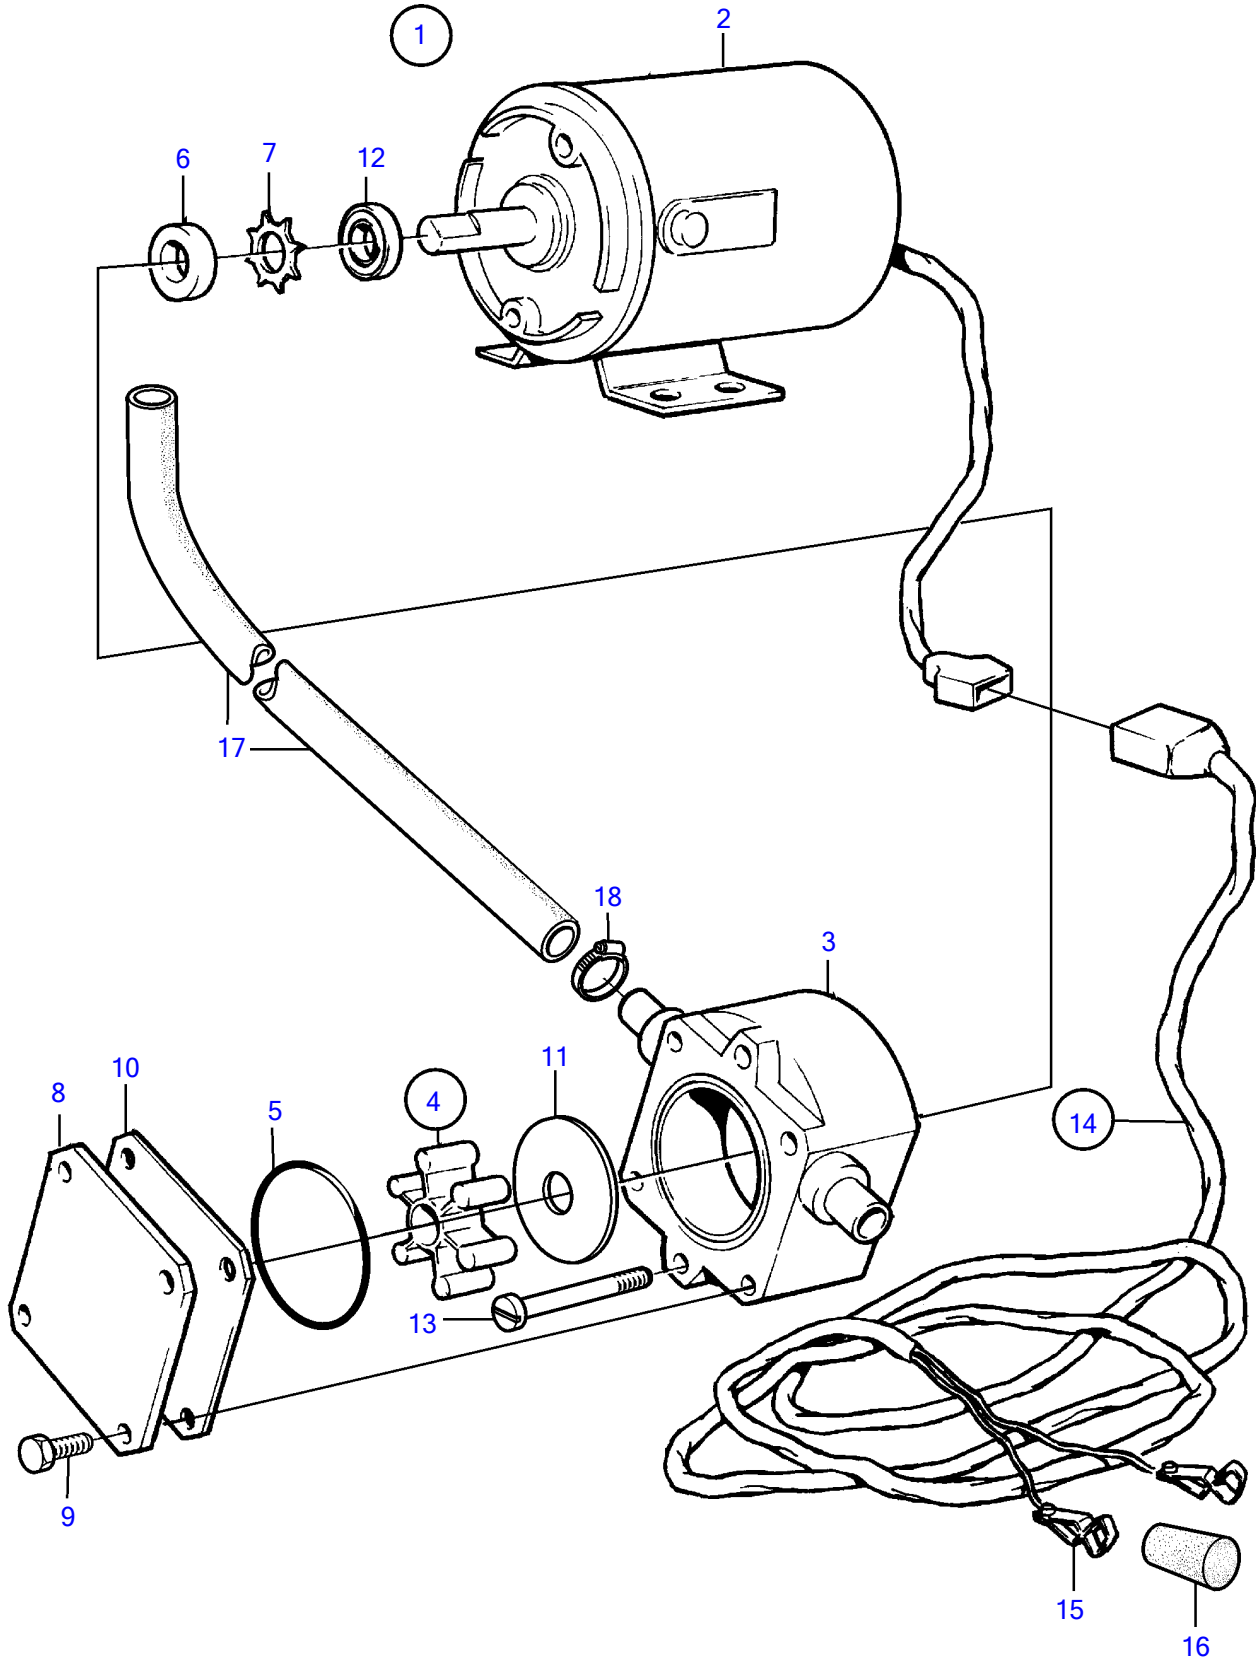

AD41D, D41D, TAMD41D, TMD41D

AD41D, D41D, TAMD41D, TMD41D

REF	PART NO.	QTY	DESCRIPTION	NOTES
1	843410	1	Oil bilge pump	24V
2	842222	1	• Electrical motor	
3	(844015)	1	• • Pump housing	Obsolete part
4	844022	1	• • Impeller kit	
5		1	• • • O-ring	
6		1	• • • Sealing ring	
7		1	• • • Lock ring	
8	844018	1	• • Cardboard tube	
9	844021	4	• • Screw	
10	844017	1	• • Wear washer	
11	844016	1	• • Wear washer	
12	(844019)	1	• • Deflector ring	Obsolete part
13	969518	2	• • 6 point socket screw	(847464)
14	843113	1	• Cable trunk	
15	844280	2	• • Clip	
16	(844279)	1	• • Isolation	Obsolete part, Black
	(844278)	1	• • Isolation	Obsolete part, Red
17	943707	X	• Hose	
18	943471	3	• Hose clamp	