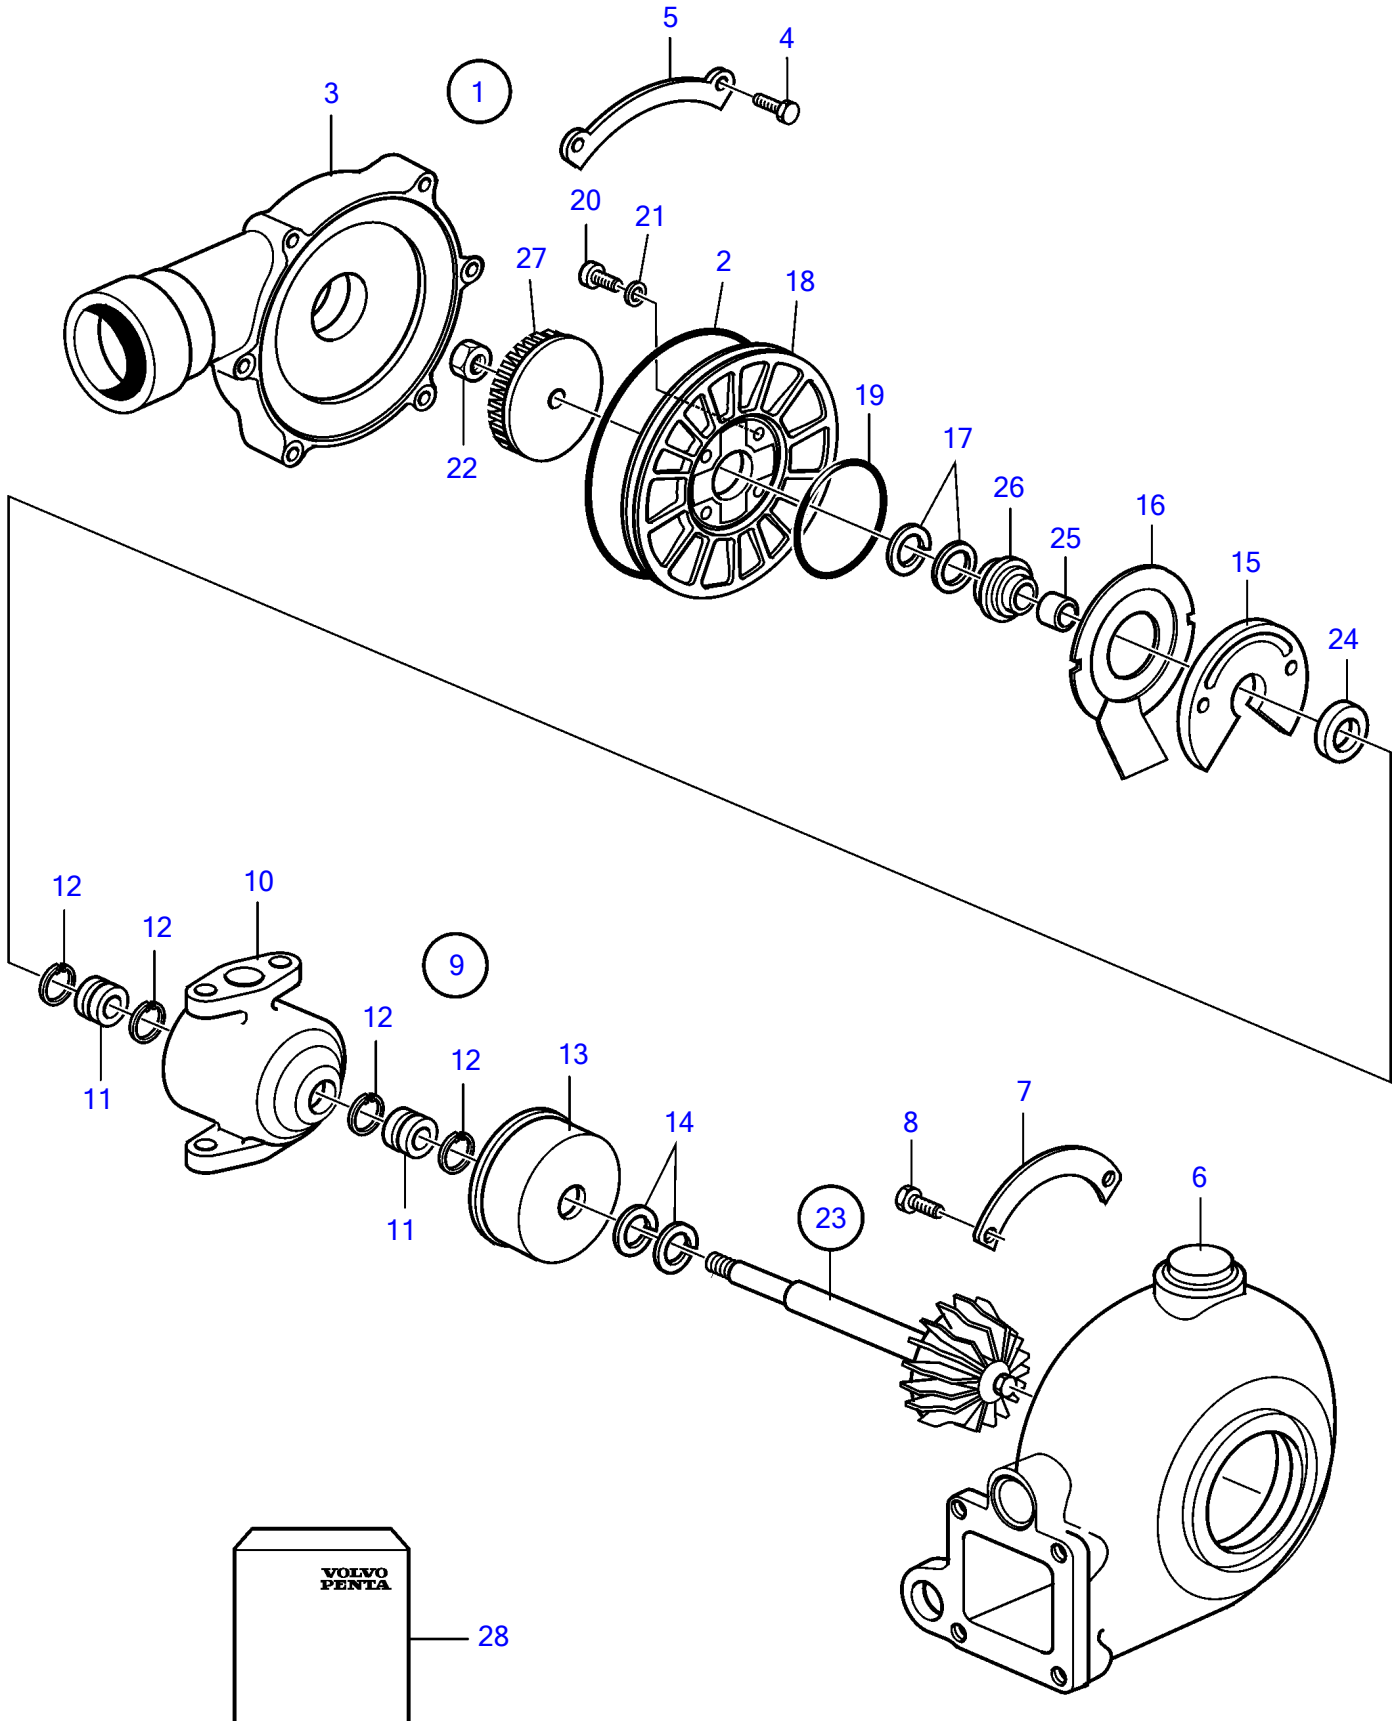

AD31L-A, AD31P-A, TAM31L-A, TAM31M-A, TAM31P-A

AD31L-A, AD31P-A, TAMD31L-A, TAMD31M-A, TAMD31P-A

REF	PART NO.	QTY	DESCRIPTION	NOTES
1	3802082	1	Turbocharger	(3581528)
2	838567	1	• O-ring	Included in repair kit
3		1	• Housing	
4	955270	8	• Hexagon screw	Included in repair kit, (858661)
5	(858662)	4	• Segment	Obsolete part
6		1	• Turbine housing	
7	(858664)	3	• Segment	Obsolete part
8	955293	6	• Hexagon screw	
9	(858705)	1	• Bearing housing	Obsolete part
10		1	• • Bearing housing	
11	(838562)	2	• • Bushing	Obsolete part
12	(845042)	4	• • Lock ring	Obsolete part
13	(858668)	1	• • Heat shield	Obsolete part
14		2	• • Piston ring	Included in repair kit
15	(858710)	1	• • Thrust bearing	Obsolete part
16	(845047)	1	• • Oil deflector	Obsolete part
17		1	• • Piston ring	Included in repair kit
18		1	• • Cover	
19	(838426)	1	• • O-ring	Obsolete part
20	845829	4	• • Screw	
21	(838568)	4	• • Washer	Obsolete part
22		1	• • Nut	Included in repair kit
23	858707	1	• • Rotor	
24	(844000)	1	• • • Thrust ring	Obsolete part
25	(845050)	1	• • • Sleeve	Obsolete part
26	(858675)	1	• • • Seal	Obsolete part
27	(858708)	1	• • • Compressor wheel	Obsolete part
28	3827366	1	• • • Overhaul kit	
	861501	1	Repair kit	