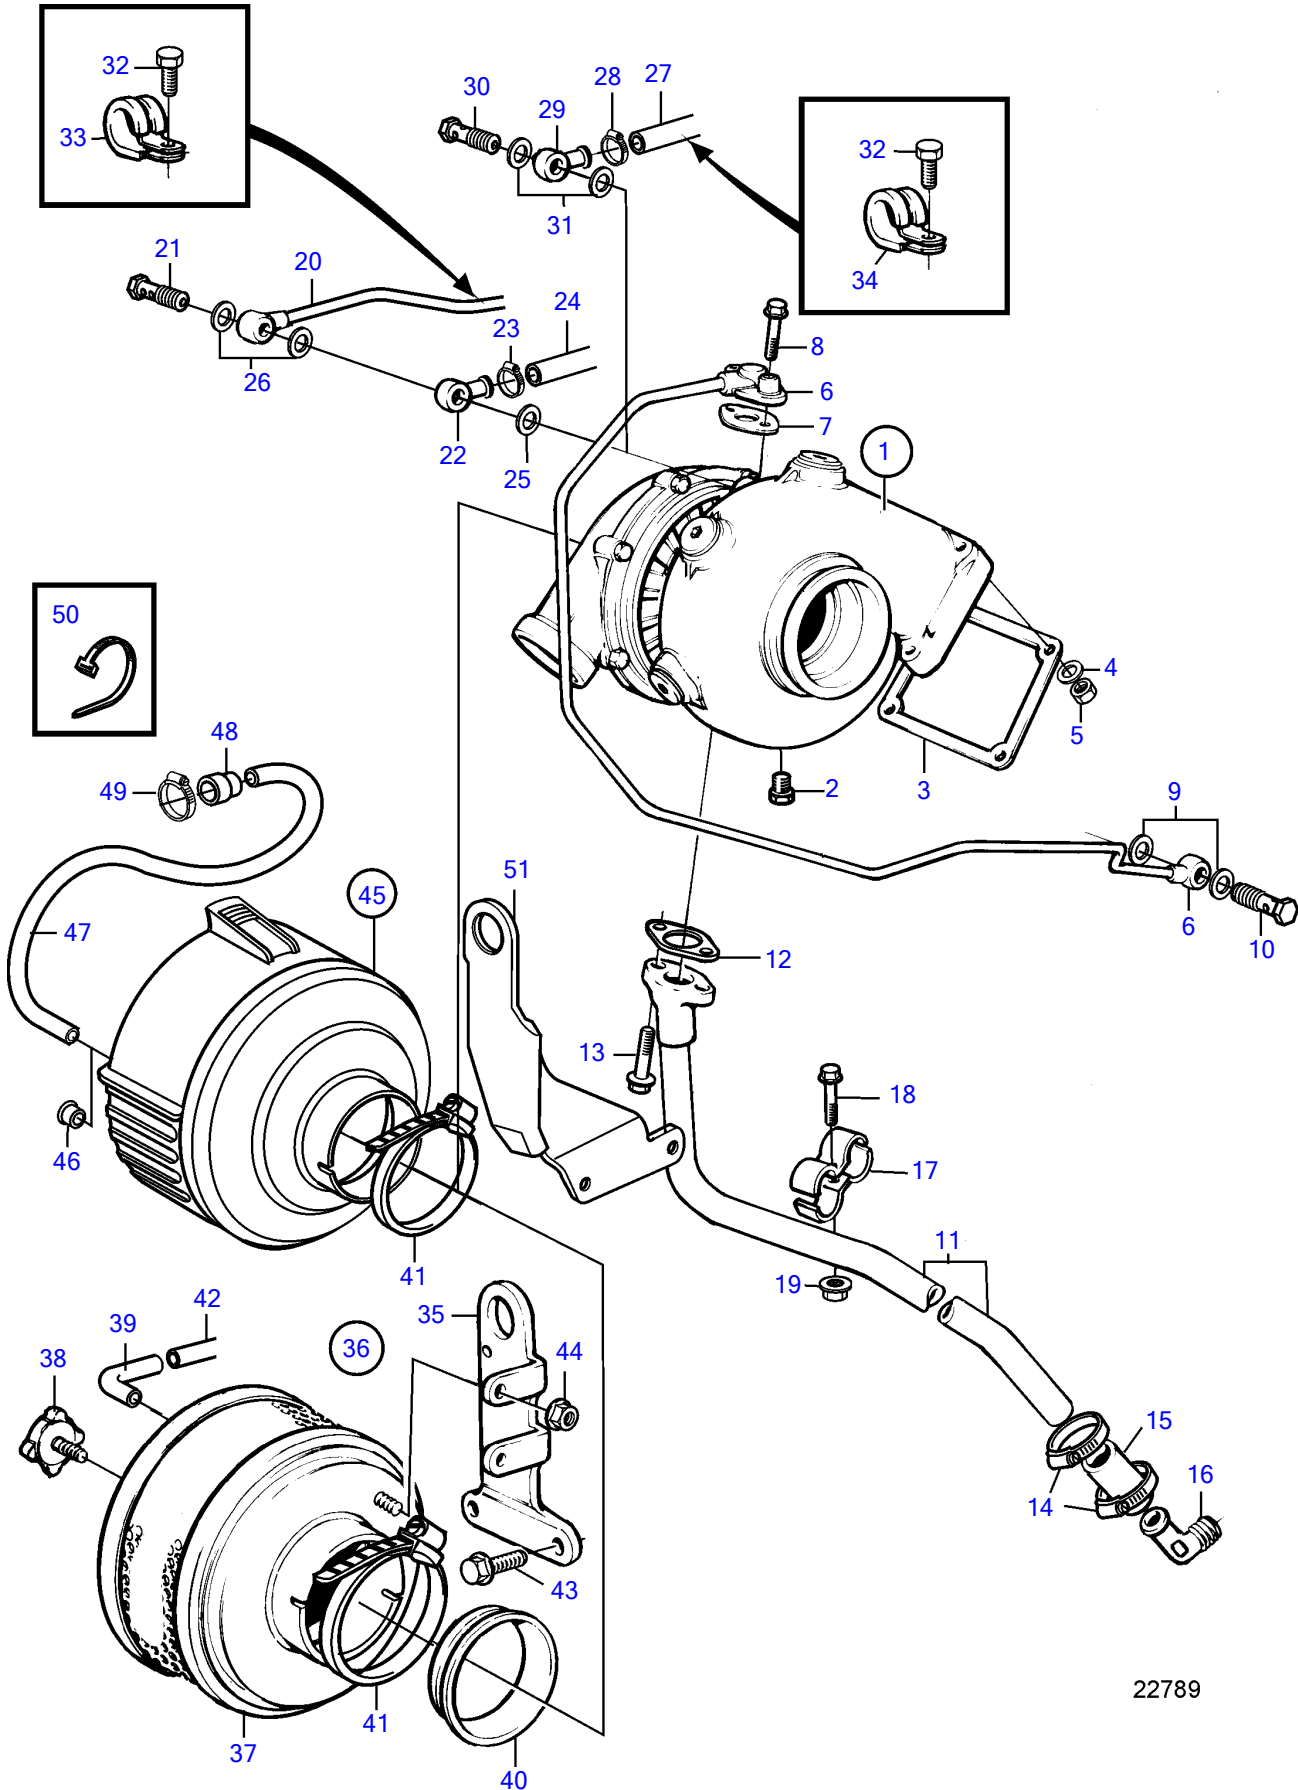

AD41L-A, AD41P-A, D41L-A

22789

## AD41L-A, AD41P-A, D41L-A

REF	PART NO.	QTY	DESCRIPTION	SEE SEC.	NOTES
1	3802070	1	Turbocharger		(861260)
			• Bulletin 44-46	44-46-EN	Upgrade Turbo for D41A amd D41B Engines
1			•		
			•	1697	
2	861551	1	Plug		
3	3582676	1	Gasket kit		
4	955895	4	Washer		
5	940183	4	Hexagon nut		
6	838869	1	Oil pressure pipe		
7	420641	1	Gasket		
8	945444	1	Flange screw		L=25mm
	946671	1	Flange screw		L=30mm
9	969011	2	Gasket		
10	25167	1	Hollow screw		
11	838820	1	Oil return pipe		
12	860105	1	Gasket		
13	945444	2	Flange screw		
14	943474	2	Hose clamp		
15	466328	1	Rubber hose		
16	983105	1	Hose nipple		
17	820851	2	Clamp		
18	946544	1	Flange screw		L=16mm
19	945407	1	Flange nut		
20	860215	1	Air vent hose		Turbo-thermostat housing., For earlier version of expansion tank.
21	947975	1	Hollow screw		M12
22	858750	1	Banjo nipple		
23	945652	1	Hose clamp		
24	942700	X	Hose		Expansion tank-Turbo., For earlier version of expansion tank.
25	11994	1	Gasket		
26	11994	2	Gasket		
27	942700	X	Hose		Expansion tank-Turbo., For later version of expansion tank., L=580mm
28	945652	1	Hose clamp		
29	858750	1	Banjo nipple		
30	969299	1	Hollow screw		
31	11994	2	Gasket		
32	967949	3	Flange screw		
33	952624	2	Clamp		
34	952627	1	Clamp		
35	838829	1	Bracket		Early type
36	861434	1	Air cleaner		Repl by 3582367
			• Bulletin 44-47	44-47-EN	New Air Filter for 31, 41 and TAMD42WJ Engines
37	858488	1	• Air filter insert		
38	859729	1	• Knob		
39	861391	1	• Protecting sleeve		
40	838855	1	Sealing ring		
41	943481	1	Hose clamp		
42	946234	X	Tube		L=380mm
43	946329	2	Flange screw		Early type
44	945407	2	Flange nut		Early type
45	3582367	1	Air filter kit		
			• Bulletin 44-47	44-47-EN	New Air Filter for 31, 41 and TAMD42WJ Engines
46	940285	1	• Plug		
47		X	• Tube		L=670mm
48	861114	1	• Protecting sleeve		
49	943472	1	• Hose clamp		
50	948211	1	• Cable tie		
51	860419	1	Lifting bracket		Late type