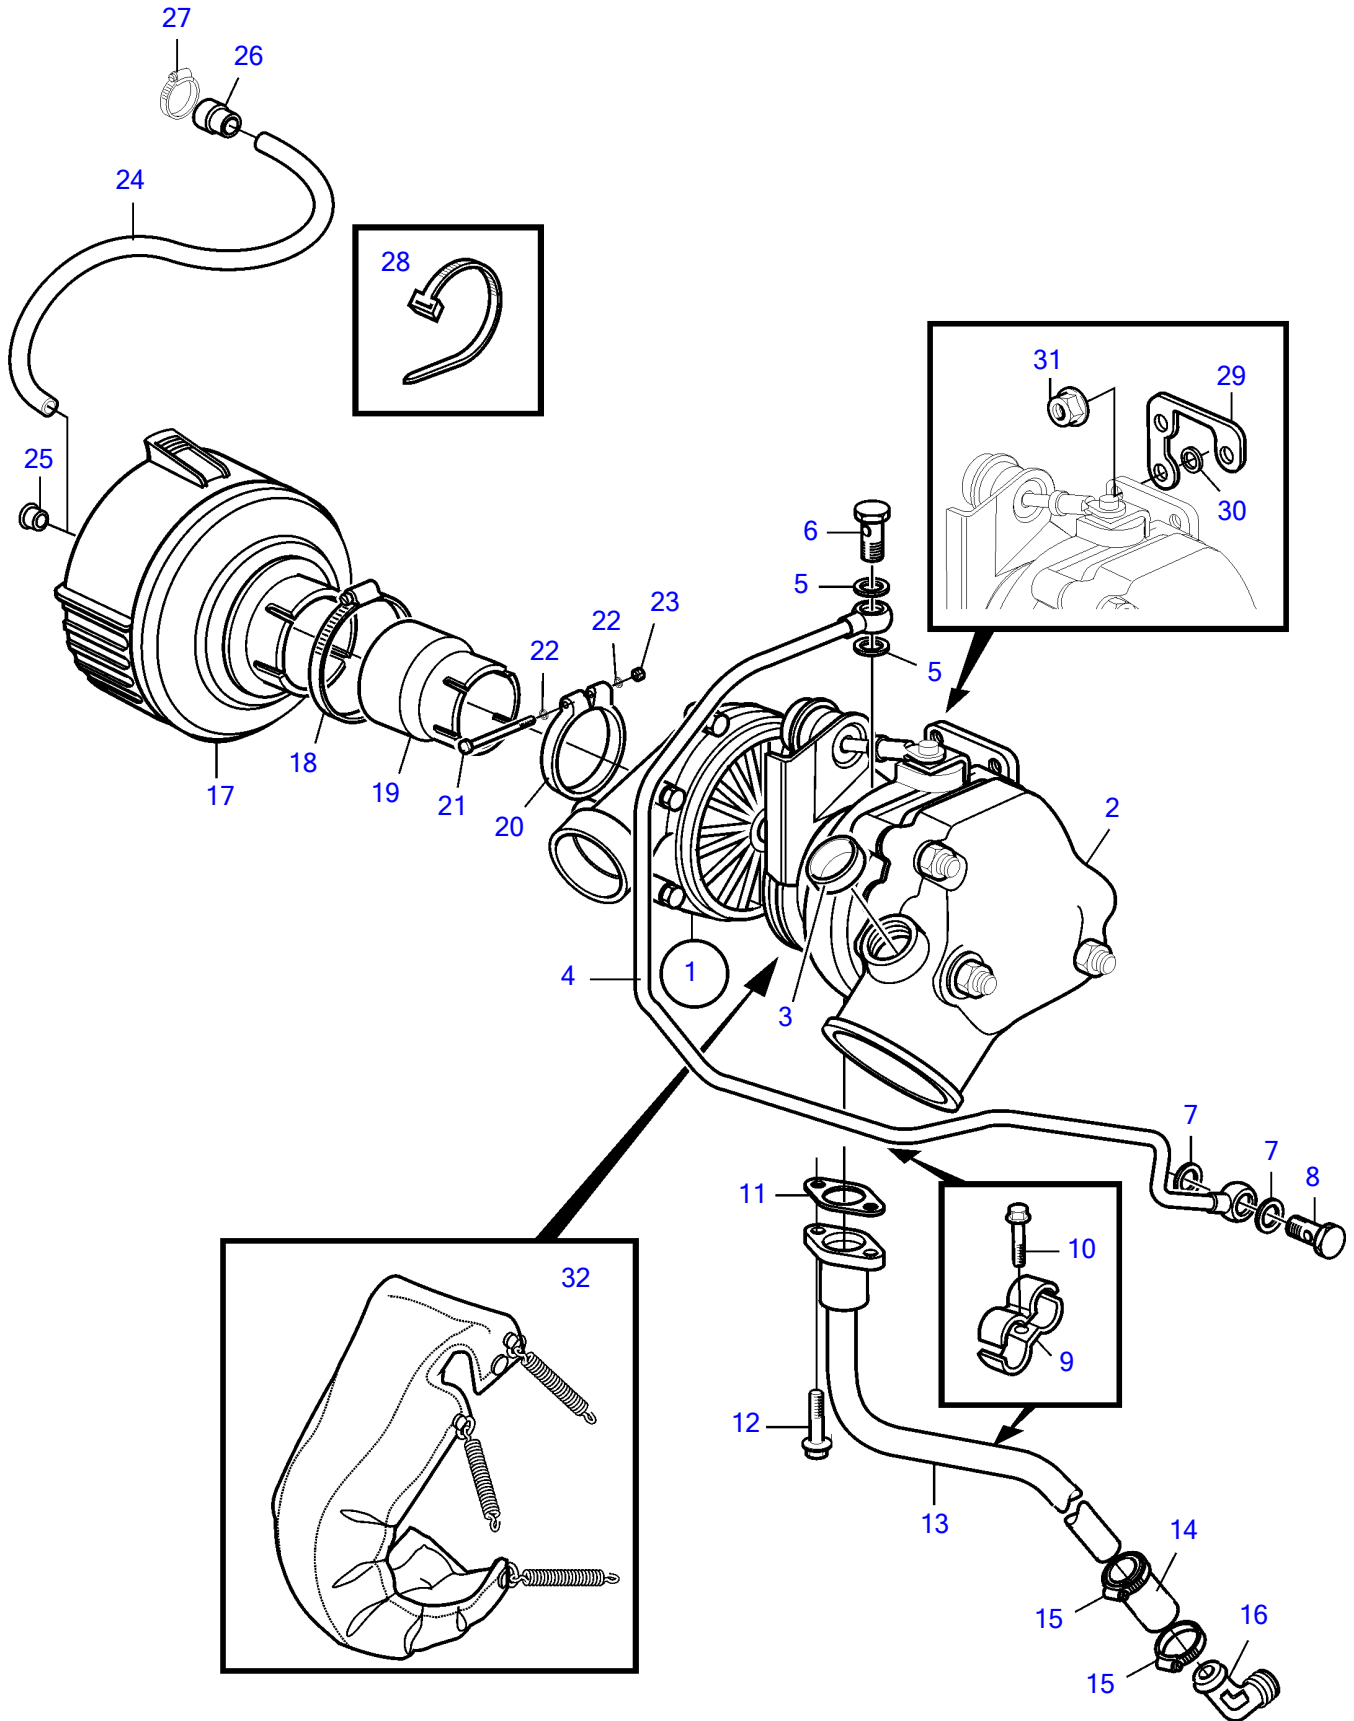

TAMD31S-A

TAMD31S-A

REF	PART NO.	QTY	DESCRIPTION	SEE SEC.	NOTES
1	3583004	1	Turbocharger • parts not sold separately		
2	3582512	1	Exhaust riser		
3	11997805	1	Plug		
4	3583050	1	Oil pressure pipe		
5	11994	2	Gasket		
6	3583869	1	Hollow screw		
7	969011	2	Gasket		
8	25167	1	Hollow screw		
9	820851	2	Clamp		
10	946544	1	Flange screw		
11	860105	1	Gasket		
12	945444	2	Flange screw		
13	3583051	1	Tube		
14	466328	1	Rubber hose		
15	943474	2	Hose clamp		
16	983105	1	Hose nipple		(843879)
17	3582367	1	Air filter kit • Bulletin 44-47	44-47-EN	New Air Filter for 31, 41 and TAMD42WJ Engines
18	943481	1	Hose clamp		
19	3583049	1	Adapter		
20	975261	1	Clamp		
21		1	• Screw		
22		2	• Washer		
23		1	• Nut		
24		1	Tube		
25	940285	1	Plug		
26	861114	1	Protecting sleeve		
27	943472	1	Hose clamp		
28	948211	1	Cable tie		
29	861402	1	Bracket		
30	955894	3	Washer		
31	948645	3	Flange lock nut		
32	861401	1	Protecting casing		