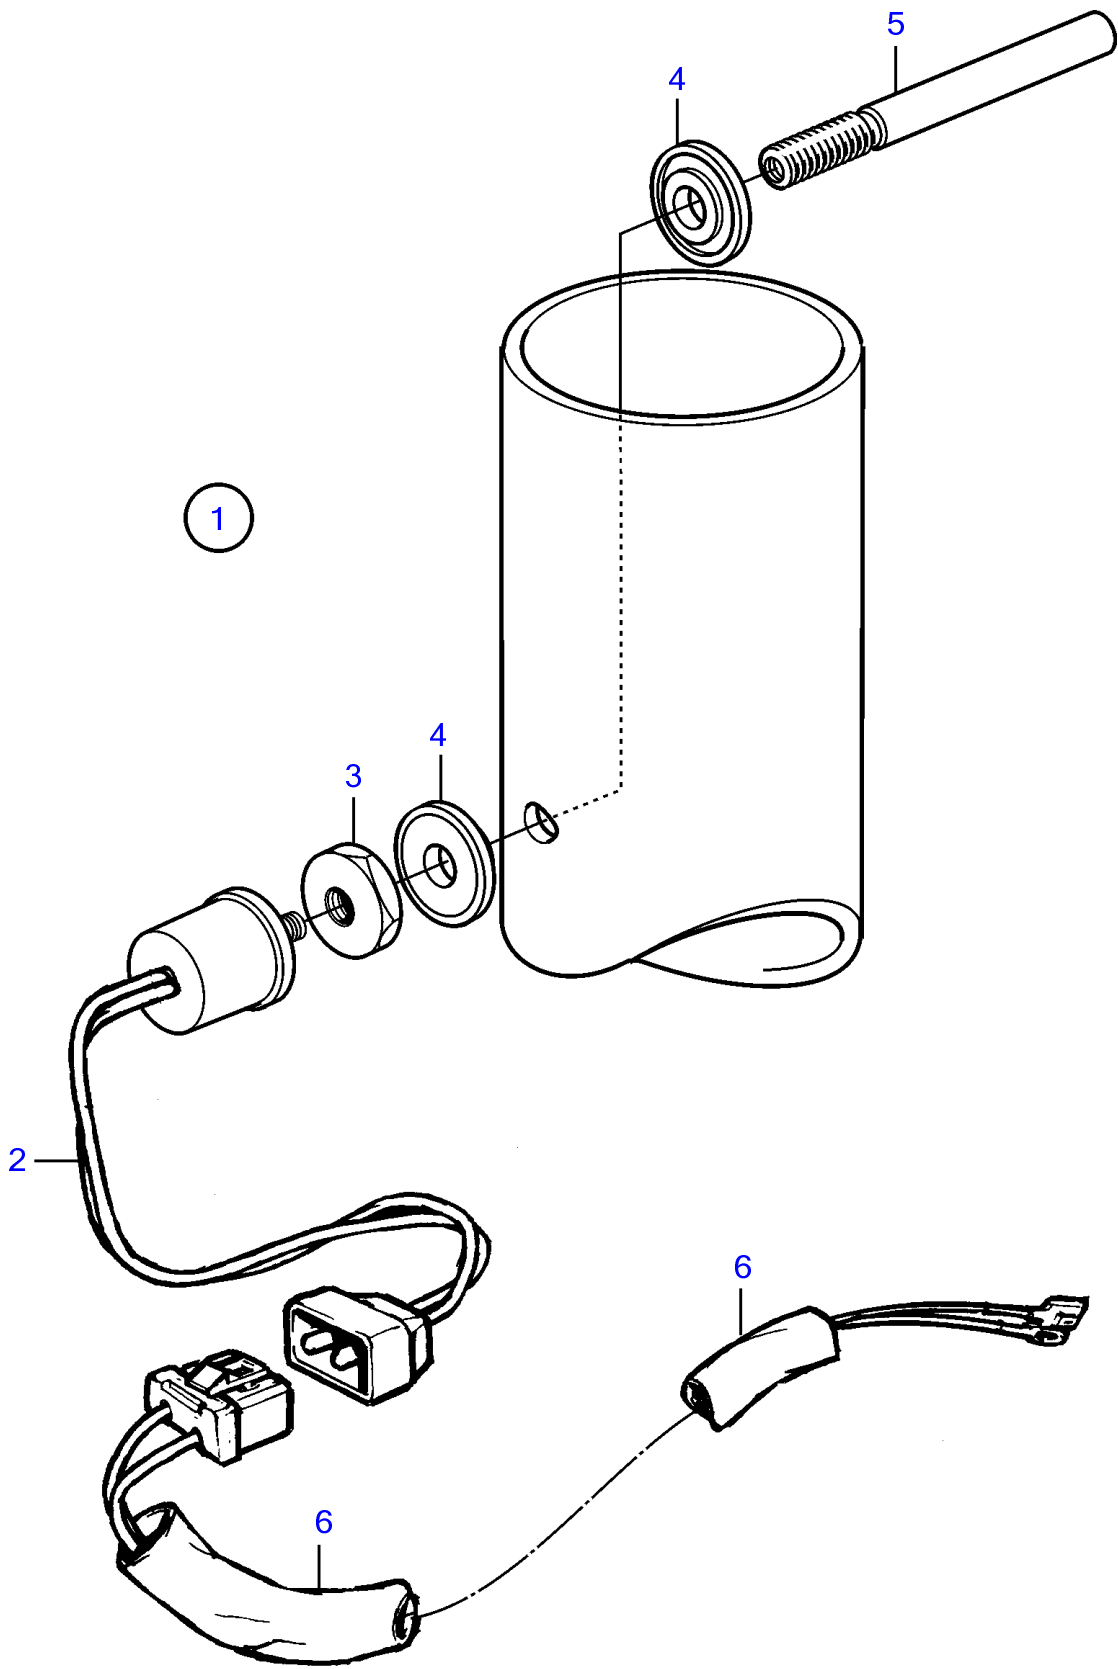

AD31L-A, AD31P-A, AD41L-A, AD41P-A, D41L-A, TAMD31L-A, TAMD31M-A, TAMD31P-A, TAMD31S-A, TAMD41H-A, TAMD41H-B, TAMD41P-A, TAMD41L-A, TAMD41M-A, TMD31L-A, TMD41L-A

AD31L-A, AD31P-A, AD41L-A, AD41P-A, D41L-A, TAMD31L-A, TAMD31M-A, TAMD31P-A, TAMD31S-A, TAMD41H-A, TAMD41H-B, TAMD41P-A, TAMD41L-A, TAMD41M-A, TMD31L-A, TMD41L-A

REF	PART NO.	QTY	DESCRIPTION	SEE SEC.	NOTES
1	(875000)	1	Thermo monitor		For engines with reverse gear., Obsolete part 80°C
2	828761	1	• Thermo monitor		
3	828750	1	• Nut		
4	828776	2	• Washer		
5	828817	1	• Sensor		
6	973122	2	• Cable terminal	1963	
	949597	2	• Housing	1963	