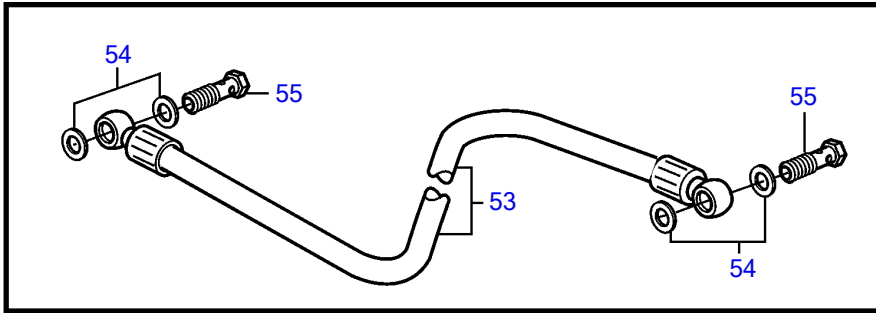

TAMD31L-A, TAMD31M-A, TAMD31P-A, TAMD31S-A

TAMD31L-A, TAMD31M-A, TAMD31P-A, TAMD31S-A

REF	PART NO.	QTY	DESCRIPTION	SEE SEC.	NOTES
1	861621	1	Injection pump		TAMD31P-A
			• parts not sold separately		
	861119	1	Injection pump		TAMD31L-A
			•		
			•	932	
	860914	1	Injection pump		TAMD31M-A
			•		
			•	929	
	3583137	1	Injection pump		TAMD31S-A
			• parts not sold separately		
2	859601	1	Hub		
3	968971	1	O-ring		
4	980225	3	Stud		
5	191172	3	Washer		
6	945408	2	Flange nut		
		1	Hexagon nut		
7	3582310	1	Feed pump		
8	3501530	1	Gasket		
9		1	Nut		Included in fuel injection pump.
10	946173	2	Flange screw		
11	840531	1	Fuel filter		
			•		
			•	923	
12	3581698	1	Bracket		
13	965193	2	Flange screw		
14	843122	2	Spacer sleeve		
15	946329	2	Flange screw		
16		1	Washer		Included in fuel injection pump.
17	860447	1	Fuel pipe		
18	838722	1	Fuel pipe		
19	969299	1	Hollow screw		
20	11994	2	Gasket		
21	11994	2	Gasket		
22	969299	1	Hollow screw		
23	969011	4	Gasket		
24	25167	2	Hollow screw		
25	846780	1	Bracket		
26	952624	1	Clamp		
27	948746	1	Flange screw		
28	955893	1	Washer		
29	838666	1	Leak-off line		
30	981183	8	Gasket		
31	243487	4	Hollow screw		
32	859494	4	Injector		TAMD31L-A, TAMD31M-A
	3803235	4	Injector, exch		TAMD31L-A, TAMD31M-A
			•		
			•	925	
	861103	4	Injector		TAMD31P-A
	3803238	4	Injector, exch		TAMD31P-A
			•		
			•	572	
	3581435	4	Injector		TAMD31S-A
	3803404	4	Injector, exch		TAMD31S-A
			• parts not sold separately		
33	861728	4	Yoke		TAMD31P-A/ L-A/ M-A
	3581376	4	Yoke		TAMD31S-A
34	980226	4	Stud		
35	945408	4	Flange nut		
36	946470	4	Flange screw		
37	956966	1	Ferrule		
38	956980	1	Fitting nut		
39	121563	1	Clamp		
40	946544	1	Flange screw