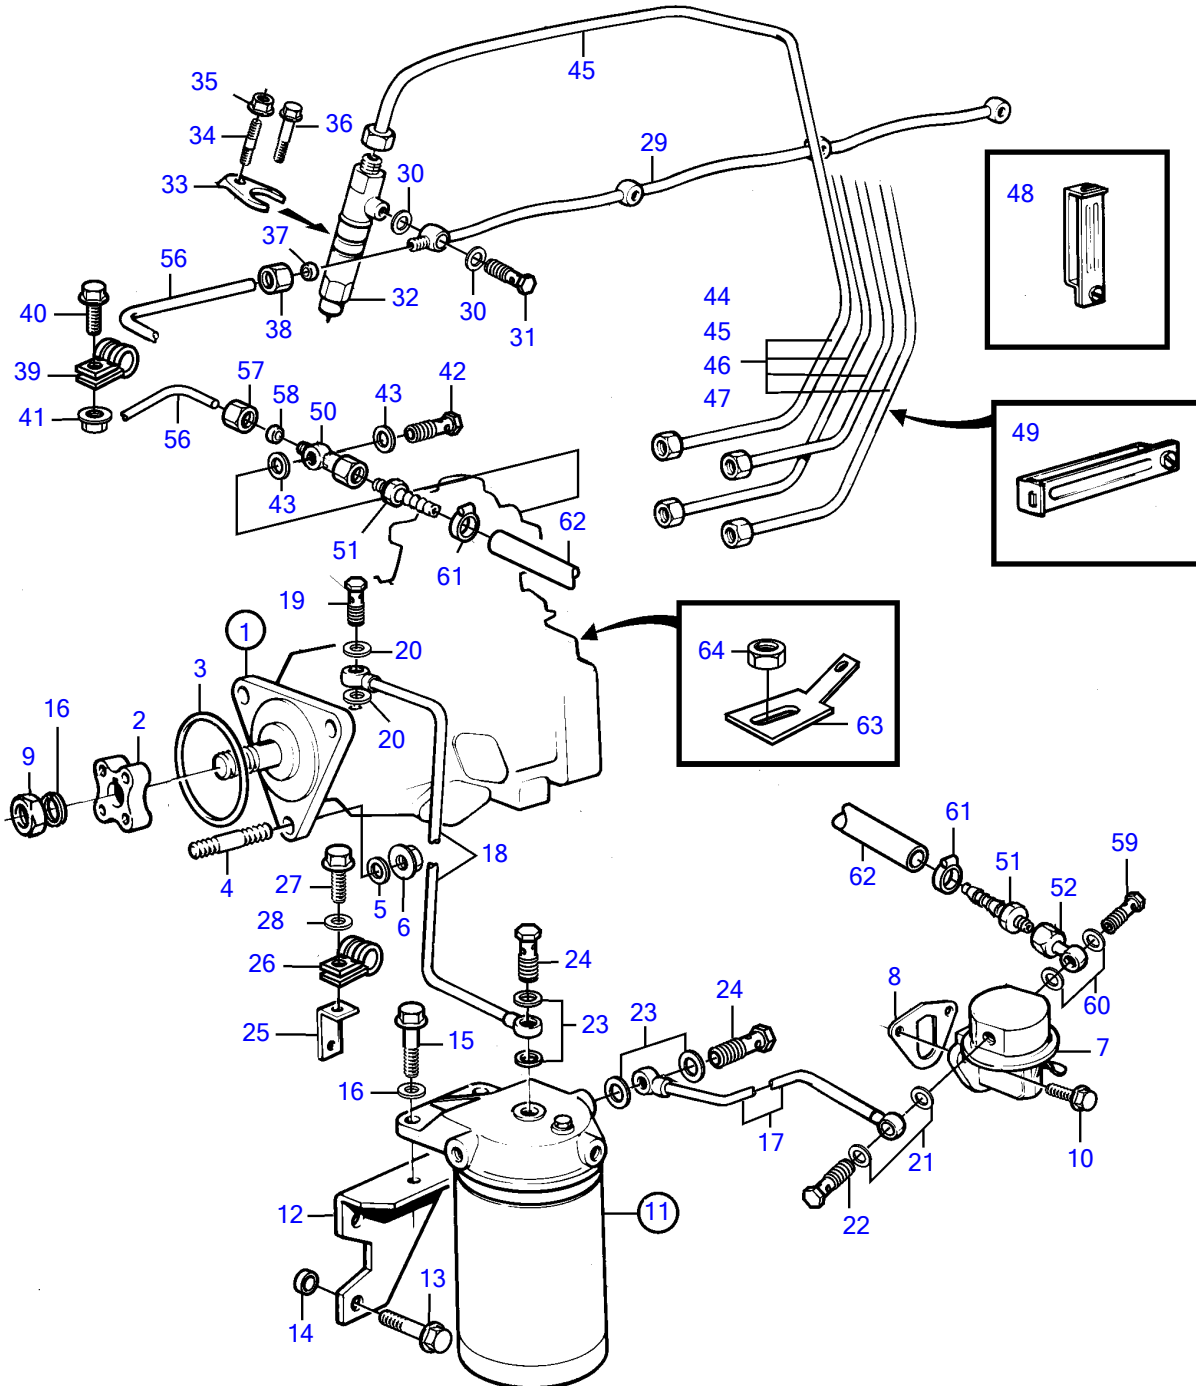

TAMD31L-A, TAMD31M-A, TAMD31P-A, TAMD31S-A

TAMD31L-A, TAMD31M-A, TAMD31P-A, TAMD31S-A

REF	PART NO.	QTY	DESCRIPTION	SEE SEC.	NOTES
1	861621	1	Injection pump		TAMD31P-A
			• parts not sold separately		
	861119	1	Injection pump		TAMD31L-A
			•		
			•	932	
	860914	1	Injection pump		TAMD31M-A
			•		
			•	929	
	3583137	1	Injection pump		TAMD31S-A
			• parts not sold separately		
2	859601	1	Hub		
3	968971	1	O-ring		
4	980225	3	Stud		
5	191172	3	Washer		
6	945408	2	Flange nut		
		1	Hexagon nut		
7	3582310	1	Feed pump		
8	3501530	1	Gasket		
9		1	Nut		Included in fuel injection pump.
10	946173	2	Flange screw		
11	840531	1	Fuel filter		
			•		
			•	923	
12	3581698	1	Bracket		
13	965193	2	Flange screw		
14	843122	2	Spacer sleeve		
15	946329	2	Flange screw		
16		1	Washer		Included in fuel injection pump.
17	860447	1	Fuel pipe		
18	838722	1	Fuel pipe		
19	969299	1	Hollow screw		
20	11994	2	Gasket		
21	11994	2	Gasket		
22	969299	1	Hollow screw		
23	969011	4	Gasket		
24	25167	2	Hollow screw		
25	846780	1	Bracket		
26	952624	1	Clamp		
27	948746	1	Flange screw		
28	955893	1	Washer		
29	838666	1	Leak-off line		
30	981183	8	Gasket		
31	243487	4	Hollow screw		
32	859494	4	Injector		TAMD31L-A, TAMD31M-A
	3803235	4	Injector, exch		TAMD31L-A, TAMD31M-A
			•		
			•	925	
	861103	4	Injector		TAMD31P-A
	3803238	4	Injector, exch		TAMD31P-A
			•		
			•	572	
	3581435	4	Injector		TAMD31S-A
	3803404	4	Injector, exch		TAMD31S-A
			• parts not sold separately		
33	861728	4	Yoke		TAMD31P-A/ L-A/ M-A
	3581376	4	Yoke		TAMD31S-A
34	980226	4	Stud		
35	945408	4	Flange nut		
36	946470	4	Flange screw		
37	956966	1	Ferrule		
38	956980	1	Fitting nut		
39	121563	1	Clamp		
40	946544	1	Flange screw