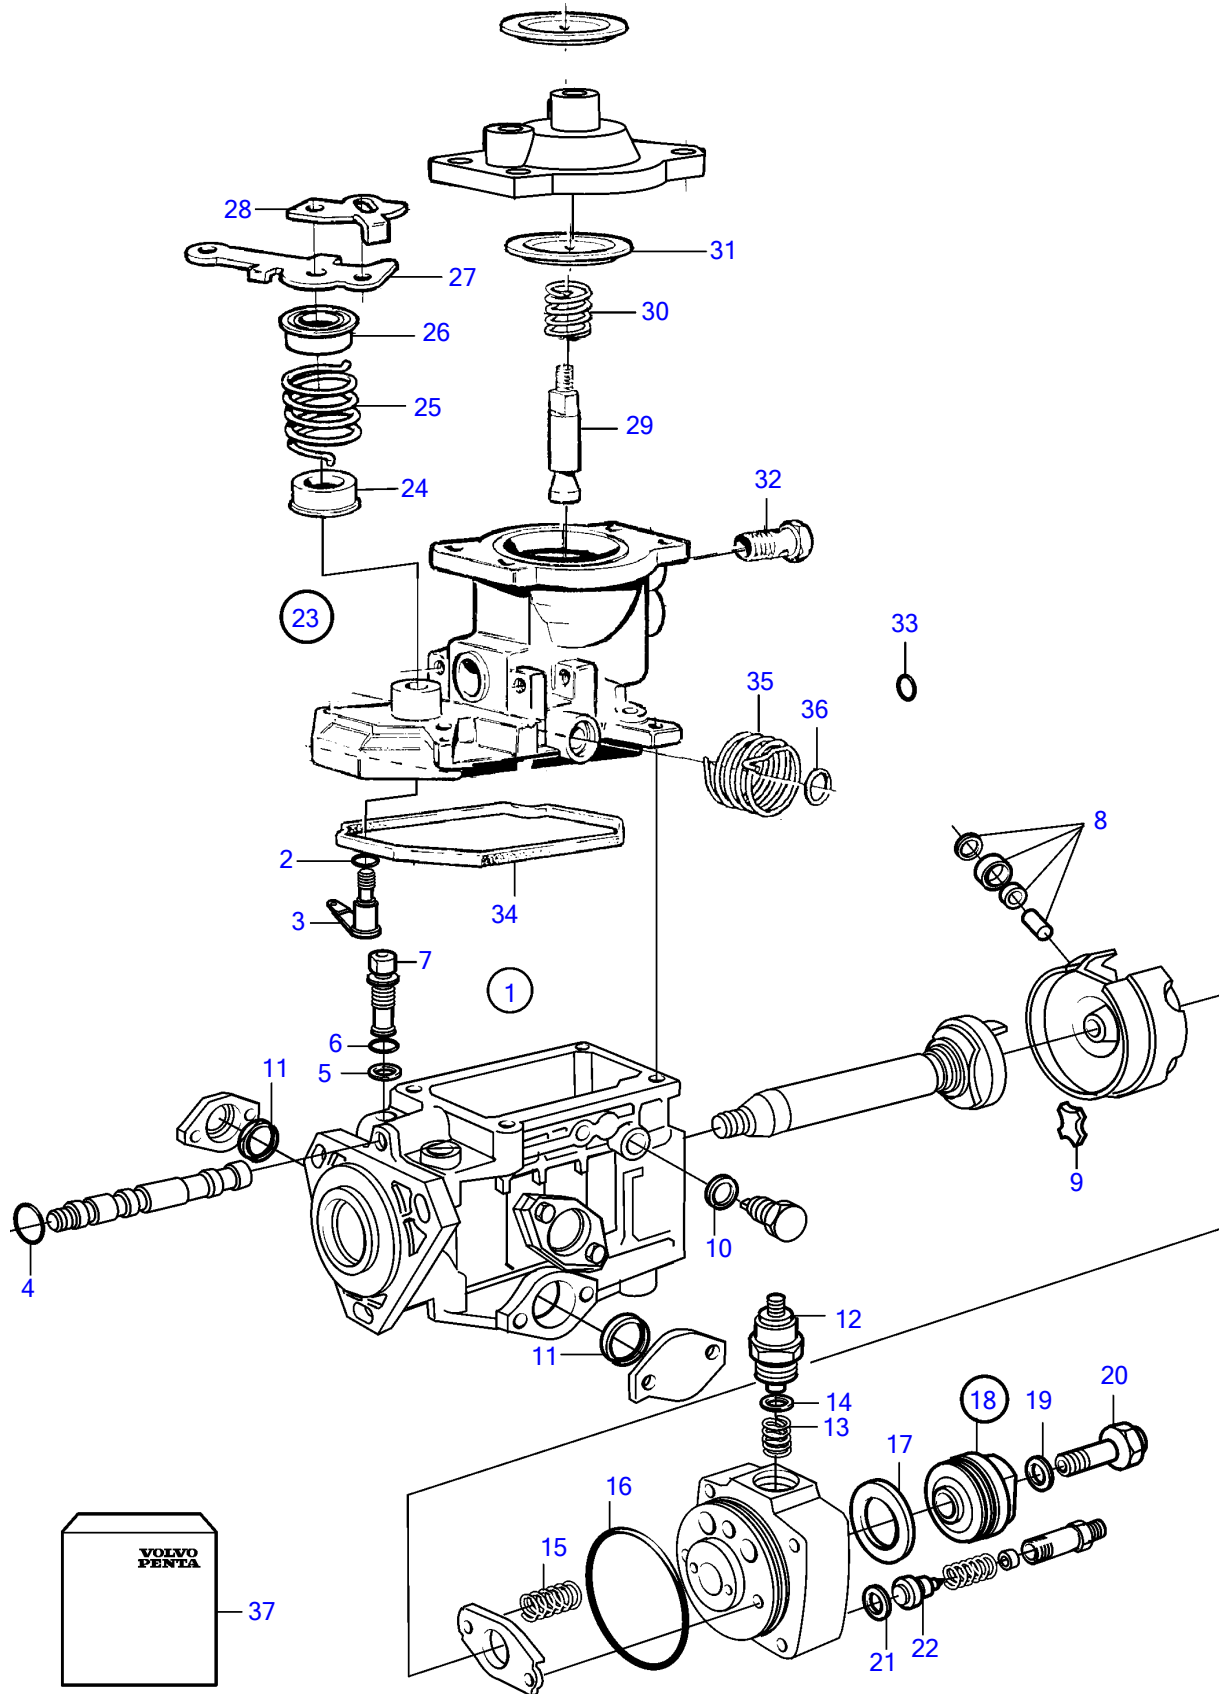

AD41P-A

AD41P-A

REF	PART NO.	QTY	DESCRIPTION	NOTES
1	(861765)	1	Injection pump	Obsolete part
2	243567	1	• Sealing ring	Included in gasket kit.
3	(244959)	1	• Shaft	Obsolete part
4	243786	1	• O-ring	Included in gasket kit.
5	861520	1	• O-ring	Included in gasket kit.
6	243520	1	• Sealing ring	Included in gasket kit.
7	(244683)	1	• Valve	Obsolete part
8	(859288)	1	• Spare parts kit	Obsolete part
9	844150	2	• Absorber	Included in gasket kit.
10	1699759	2	• Gasket	Included in gasket kit.
11	838445	2	• O-ring	Included in gasket kit.
12	876614	1	• Stop solenoid	12V
	876615	1	• Stop solenoid	Not included in complete injection pump., 24V
13	861208	1	• • Spring	
14		1	• O-ring	Included in gasket kit.
15	844164	1	• Spring kit	
16	(243555)	1	• Sealing ring	Included in gasket kit., L=36,50mm, Obsolete part
17	(838402)	1	• O-ring	Obsolete part
18	(844171)	1	• Fitting	L=36,70mm, Obsolete part
19	947620	1	• Gasket	
20		1	• Screw	
21	845738	6	• Washer	
22	244927	6	• Delivery valve	
23		1	• Governor	
24	(1699835)	1	• Spring disc	Obsolete part
25	244967	1	• Spring	
26	244972	1	• Spring disc	TH=1,80mm
27	244961	1	• Lever	TH=1,95mm
28	244969	1	• Lever	TH=2.00mm
29		1	• Screw	TH=2,12mm
30	(861436)	1	• Spring	TH=2.20mm, Obsolete part
31	244944	1	• Diaphragm	TH=2,32mm
32	844237	1	• Hollow screw	TH=2.40mm
33	244963	1	• Shim	Included in gasket kit., TH=2.50mm
34	845785	1	• Gasket	TH=2,52mm
35	(859463)	1	• Spring	TH=2.80mm, Obsolete part
36	844224	1	• O-ring	
37	844240	1	Gasket kit	