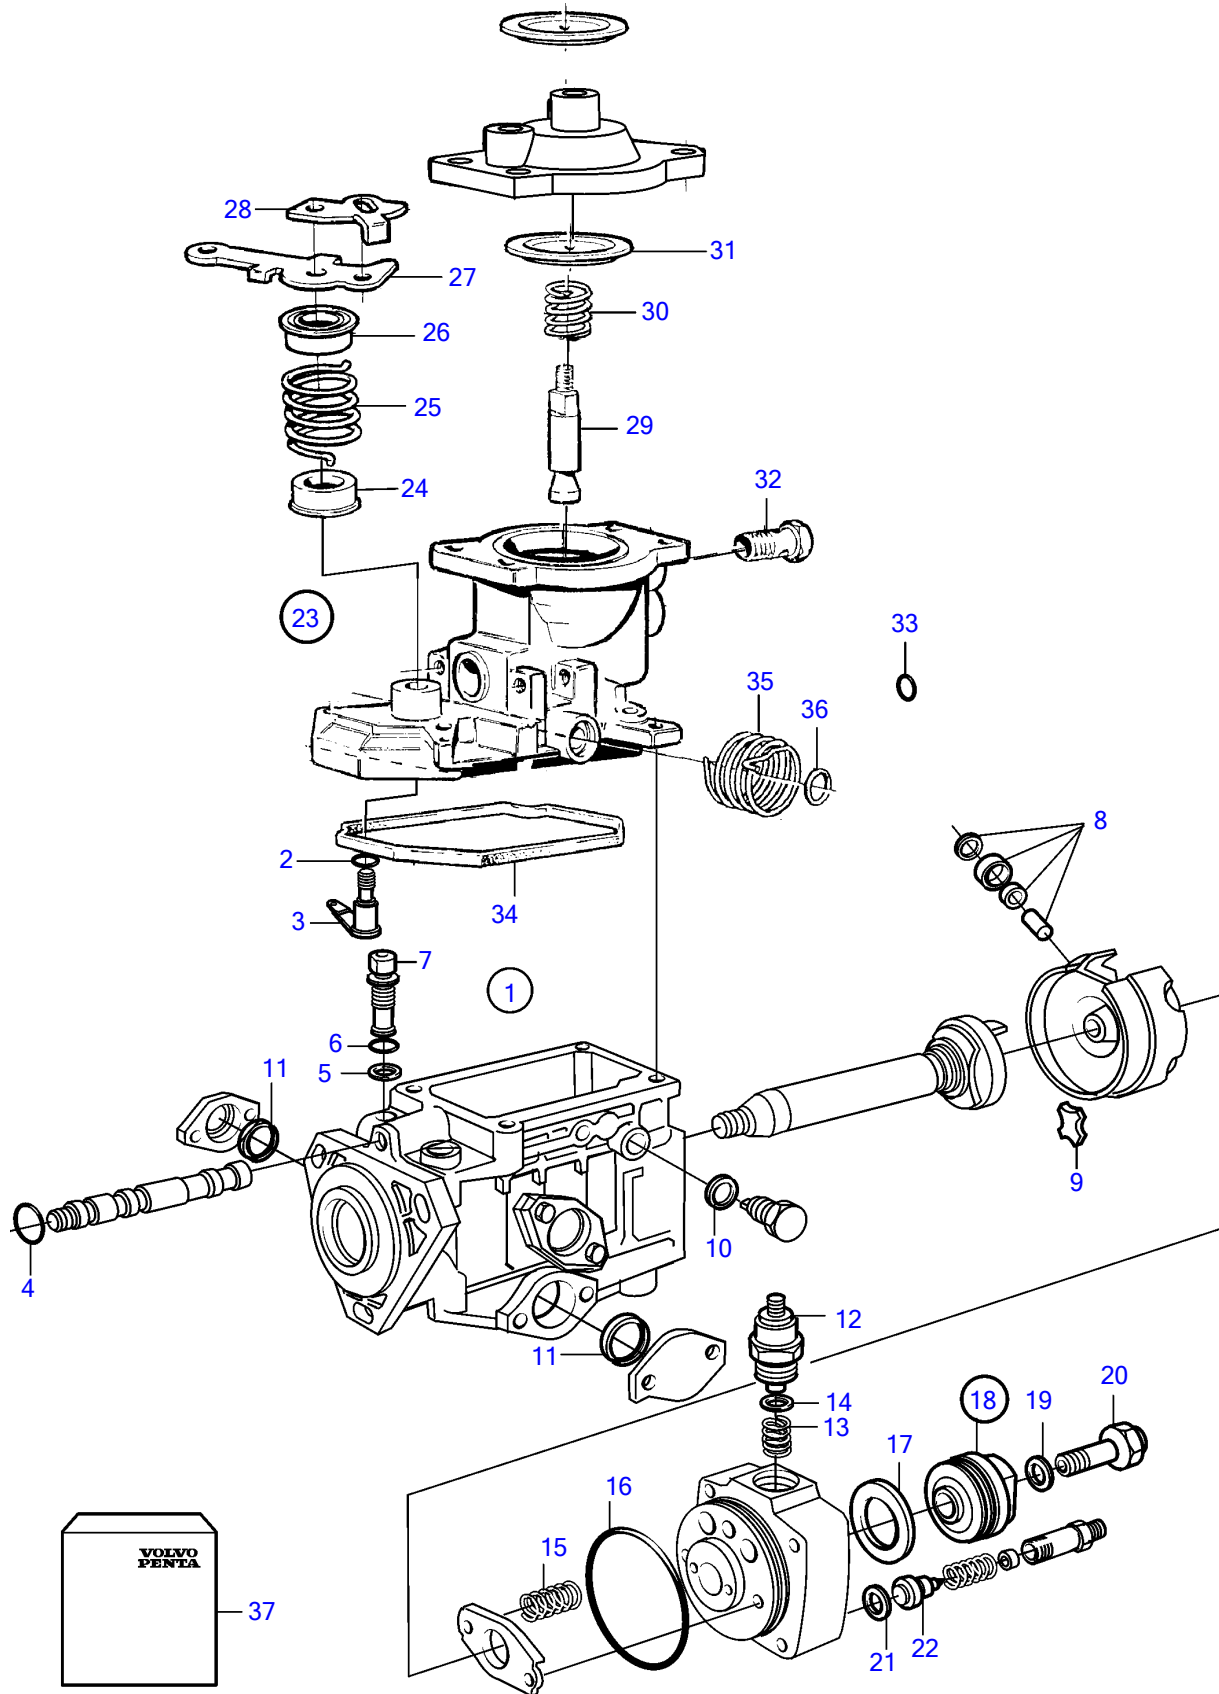

TAMD31L-A

TAMD31L-A

REF	PART NO.	QTY	DESCRIPTION	NOTES
1	860513	1	Injection pump	
2	243567	1	• Sealing ring	Included in gasket kit.
3	(244959)	1	• Shaft	Obsolete part
4	243786	1	• O-ring	Included in gasket kit.
5	861520	1	• O-ring	Included in gasket kit.
6	243520	2	• Sealing ring	Included in gasket kit.
7	(244683)	1	• Valve	Obsolete part
8	(859352)	1	• Bearing kit	Obsolete part
9	844150	1	• Absorber	
10	1699759	1	• Gasket	
11	838445	2	• O-ring	Included in gasket kit.
12	876614	1	• Stop solenoid	12V
13	861208	1	• • Spring	
14		1	• O-ring	
15	859353	1	• Spring kit	
16	(243555)	1	• Sealing ring	Included in gasket kit., Obsolete part
17	(838402)	1	• O-ring	Obsolete part
18	(844171)	1	• Fitting	Obsolete part
19	947620	1	• • Gasket	
20		1	• • Screw	
21	845738	4	• Washer	
22	244927	4	• Delivery valve	
23		1	• Governor	
24		1	• Spring disc	
25	859339	1	• Spring	
26	244972	1	• Spring disc	
27	244961	1	• Lever	
28	244969	1	• Lever	
29		1	• Screw	
30	(859348)	1	• Compression spring	Obsolete part
	(859349)	1	• Compression spring	Obsolete part
	(859350)	1	• Compression spring	Obsolete part
31	244944	1	• Diaphragm	
32	844237	1	• Hollow screw	
33	244963	1	• Shim	Included in gasket kit.
34	845785	1	• Gasket	
35	(859463)	1	• Spring	Obsolete part
36	844224	1	• O-ring	Included in gasket kit.
37	844240	1	Gasket kit	