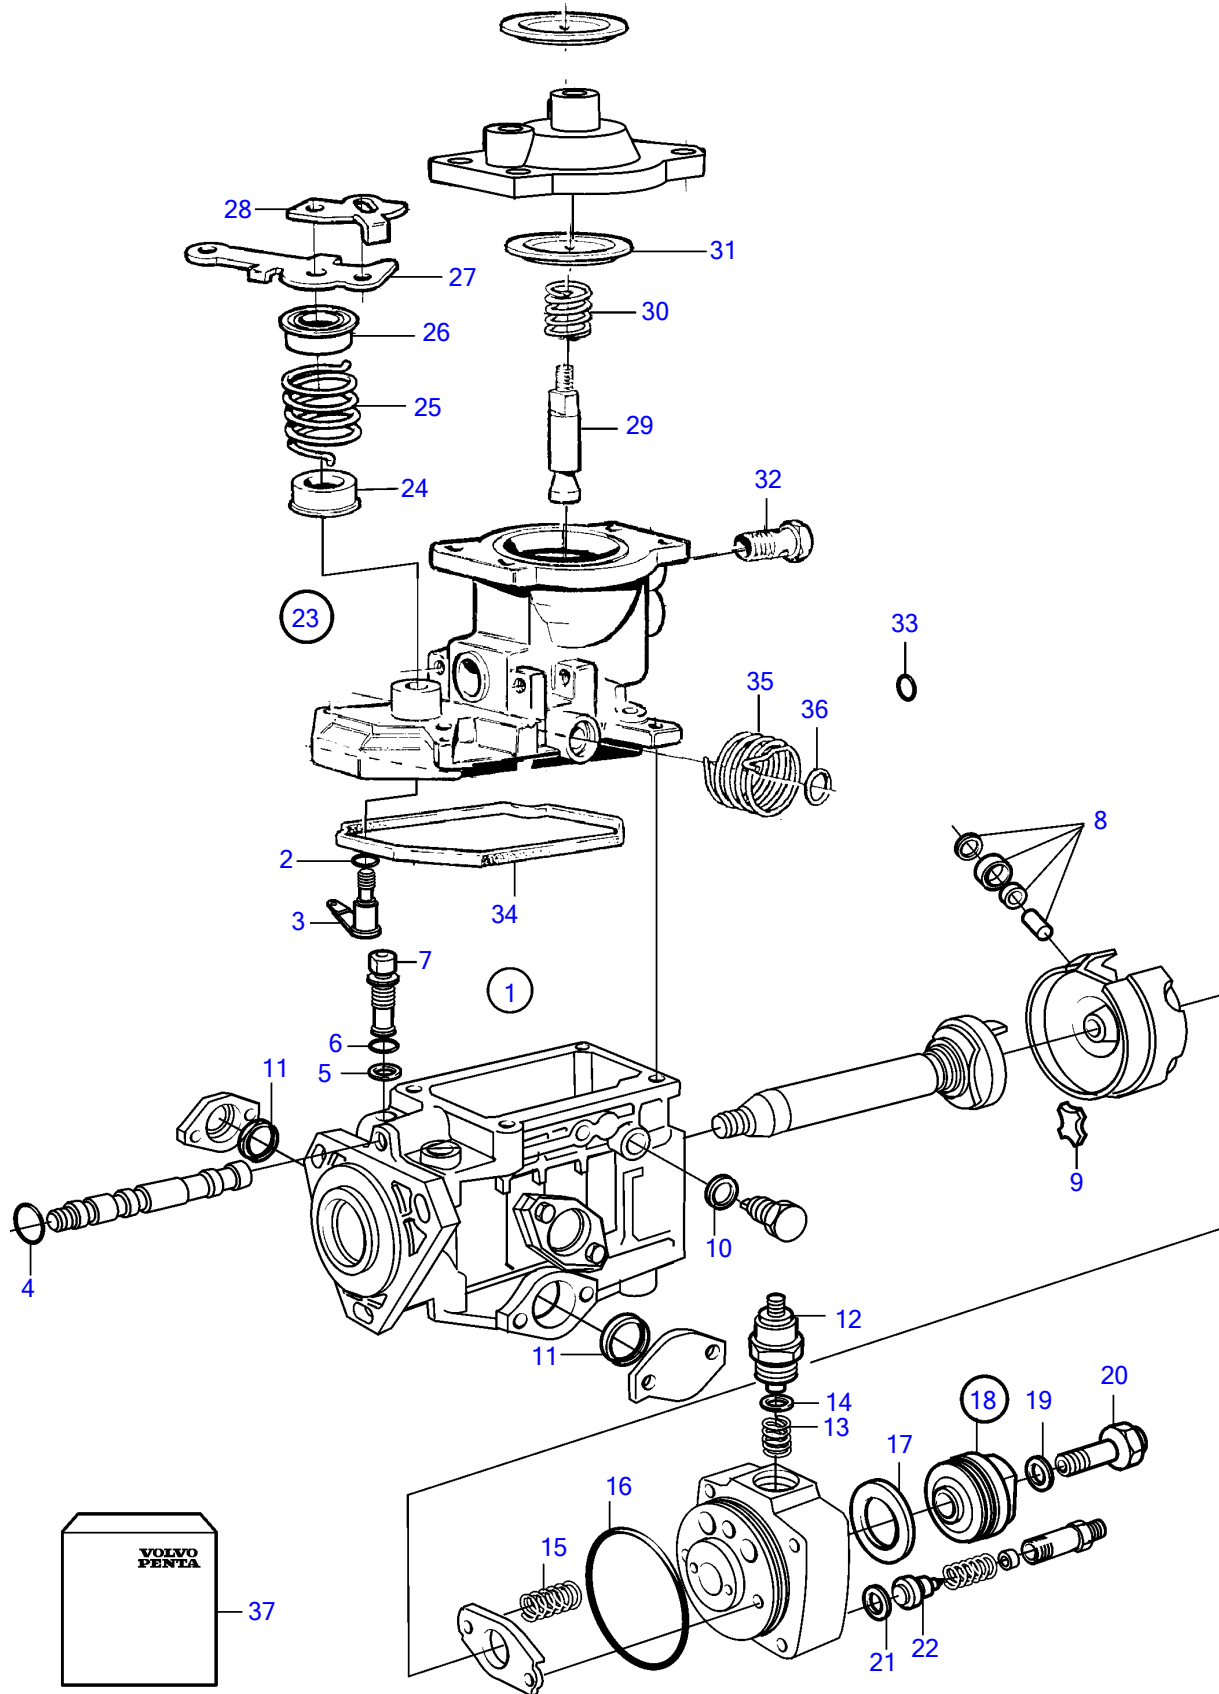

TMD31L-A

TMD31L-A

| REF | PART NO. | QTY | DESCRIPTION | NOTES |
|-----|-----------|-----|----------------------|----------------------------------------|
| 1 | 3581579 | 1 | Injection pump | |
| 2 | 243567 | 1 | • Sealing ring | Included in gasket kit. |
| 3 | (244959) | 1 | • Shaft | Obsolete part |
| 4 | | 1 | • O-ring | |
| 5 | 861520 | 1 | • O-ring | Included in gasket kit. |
| 6 | 243520 | 1 | • Sealing ring | Included in gasket kit. |
| 7 | 844179 | 1 | • Valve | |
| 8 | | 1 | • Overhaul kit | |
| 9 | (3582489) | 1 | • Absorber | Obsolete part |
| 10 | 1699759 | 1 | • Gasket | |
| 11 | 838445 | 2 | • O-ring | Included in gasket kit. |
| 12 | | 1 | • Stop solenoid | 12V |
| 13 | 861208 | 1 | • • Spring | |
| 14 | 243572 | 1 | • O-ring | |
| 15 | | 1 | • Spring kit | |
| 16 | (243555) | 1 | • Sealing ring | Included in gasket kit., Obsolete part |
| 17 | (838402) | 1 | • O-ring | Obsolete part |
| 18 | 861491 | 1 | • Screw | |
| 19 | | 1 | • • Gasket | |
| 20 | | 1 | • • Screw | |
| 21 | 845738 | 4 | • Washer | |
| 22 | (859335) | 4 | • Delivery valve | Obsolete part |
| 23 | | 1 | • Governor | |
| 24 | | 1 | • Spring disc | |
| 25 | | 1 | • Spring | |
| 26 | | 1 | • Spring disc | |
| 27 | | 1 | • Lever | |
| 28 | | 1 | • Lever | |
| 29 | | 1 | • Screw | |
| 30 | | 1 | • Compression spring | |
| 31 | | 1 | • Diaphragm | |
| 32 | | 1 | • Screw | |
| 33 | | 1 | • O-ring | |
| 34 | | 1 | • Gasket | |
| 35 | (859462) | 1 | • Spring | Obsolete part |
| 36 | 3582602 | 1 | • O-ring | Included in gasket kit. |
| 37 | 3582603 | 1 | Gasket kit | |