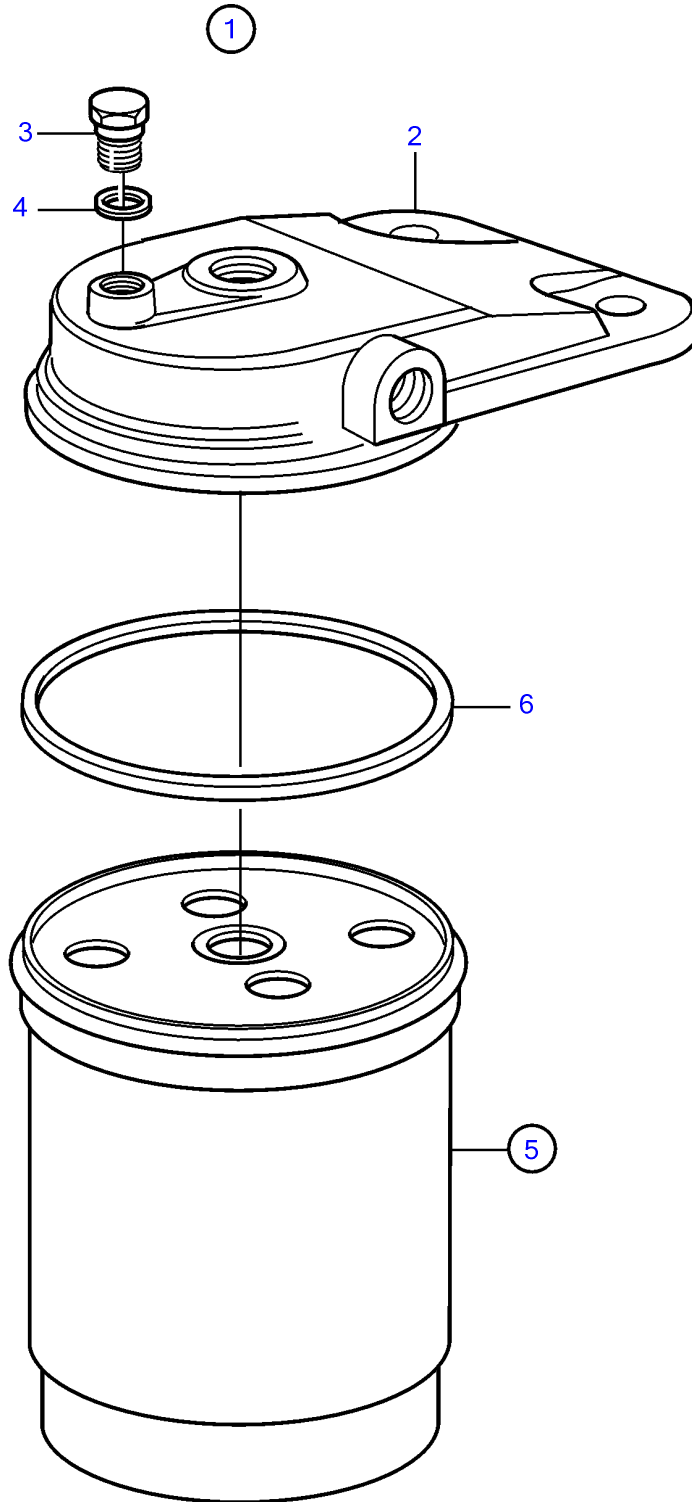

AD31L-A, AD31P-A

AD31L-A, AD31P-A

REF	PART NO.	QTY	DESCRIPTION	NOTES
1	840531	1	Fuel filter	
2		1	• Lock	
3	240664	1	• Bleeder screw	
4	25534	1	• Gasket	
5	3825133	1	• Fuel filter	(829993)
6		1	• • Gasket	