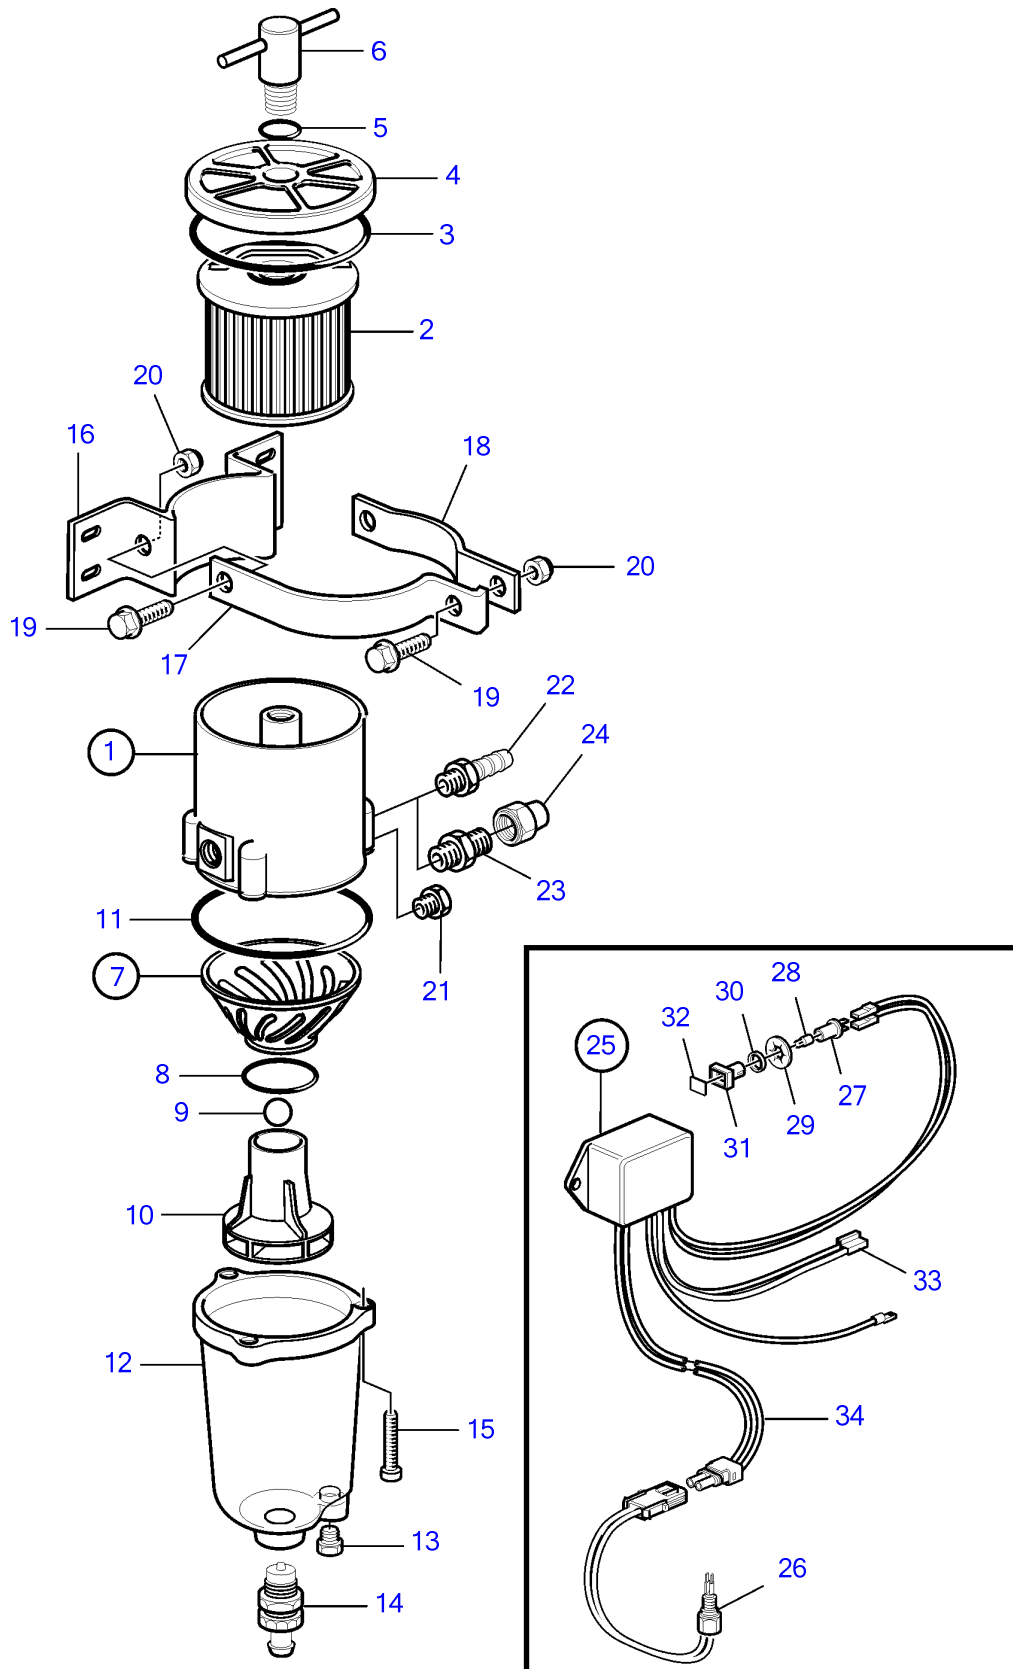

AD31L-A, AD31P-A, AD41L-A, AD41P-A, D41L-A, TAMD31L-A, TAMD31M-A, TAMD31P-A, TAMD31S-A, TAMD41H-A, TAMD41H-B, TAMD41P-A, TAMD41L-A, TAMD41M-A, TMD31L-A, TMD41L-A

AD31L-A, AD31P-A, AD41L-A, AD41P-A, D41L-A, TAMD31L-A, TAMD31M-A, TAMD31P-A, TAMD31S-A, TAMD41H-A, TAMD41H-B, TAMD41P-A, TAMD41L-A, TAMD41M-A, TMD31L-A, TMD41L-A

REF	PART NO.	QTY	DESCRIPTION	SEE SEC.	NOTES
1	861143	1	Fuel filter		Repl by 877762
			• Bulletin 50-03	50-03-EN	Extra Fuel/Water Separators, D2010, D22
			• Bulletin 50-10	50-10-EN	Changes in Fuel Filter Program due to Legislation
			• Bulletin 50-11A	50-11A-EN	Fuel Filters / Water Separators
1	877762	1	Fuel filter		
			•		
			•	9024	
2	861014	1	• Insert		
3	838504	1	• Gasket		
4		1	• Lock		
5	838505	1	• O-ring		
6		1	• Handle		
7	861455	1	• O-ring		
8		1	• • O-ring		
9		1	• • Ball		
10		1	• • Insert		
11	3838861	1	• • Gasket		(838502)
12	3838848	1	• Bowl		(861453)
13		1	• Plug		
14	861456	1	• Faucet		
15	950024	4	• Cross recessed screw		
16		1	• Bracket		
17		1	• Clamp		
18		1	• Clamp		
19		3	• Screw		
20		3	• Nut		
21		1	• Plug		
22	3825000	X	Hose nipple		(834781)
23	954337	X	Nipple		
24	954323	X	Fitting nut		
25	1140724	1	Level guard		
26	3588916	1	• Alarm kit		
27	808175	1	• Lamp socket		
28	19923	1	• Bulb		12V, 2W
	182059	1	• Bulb		24V, 3W
29	967583	1	• Retainer		
30	829714	1	• Sealing ring		
31	838455	1	• Retainer		
32	872591	1	• Symbol strip		
33		X	• cables and terminals	1963	
34	881774	1	Wiring harness		