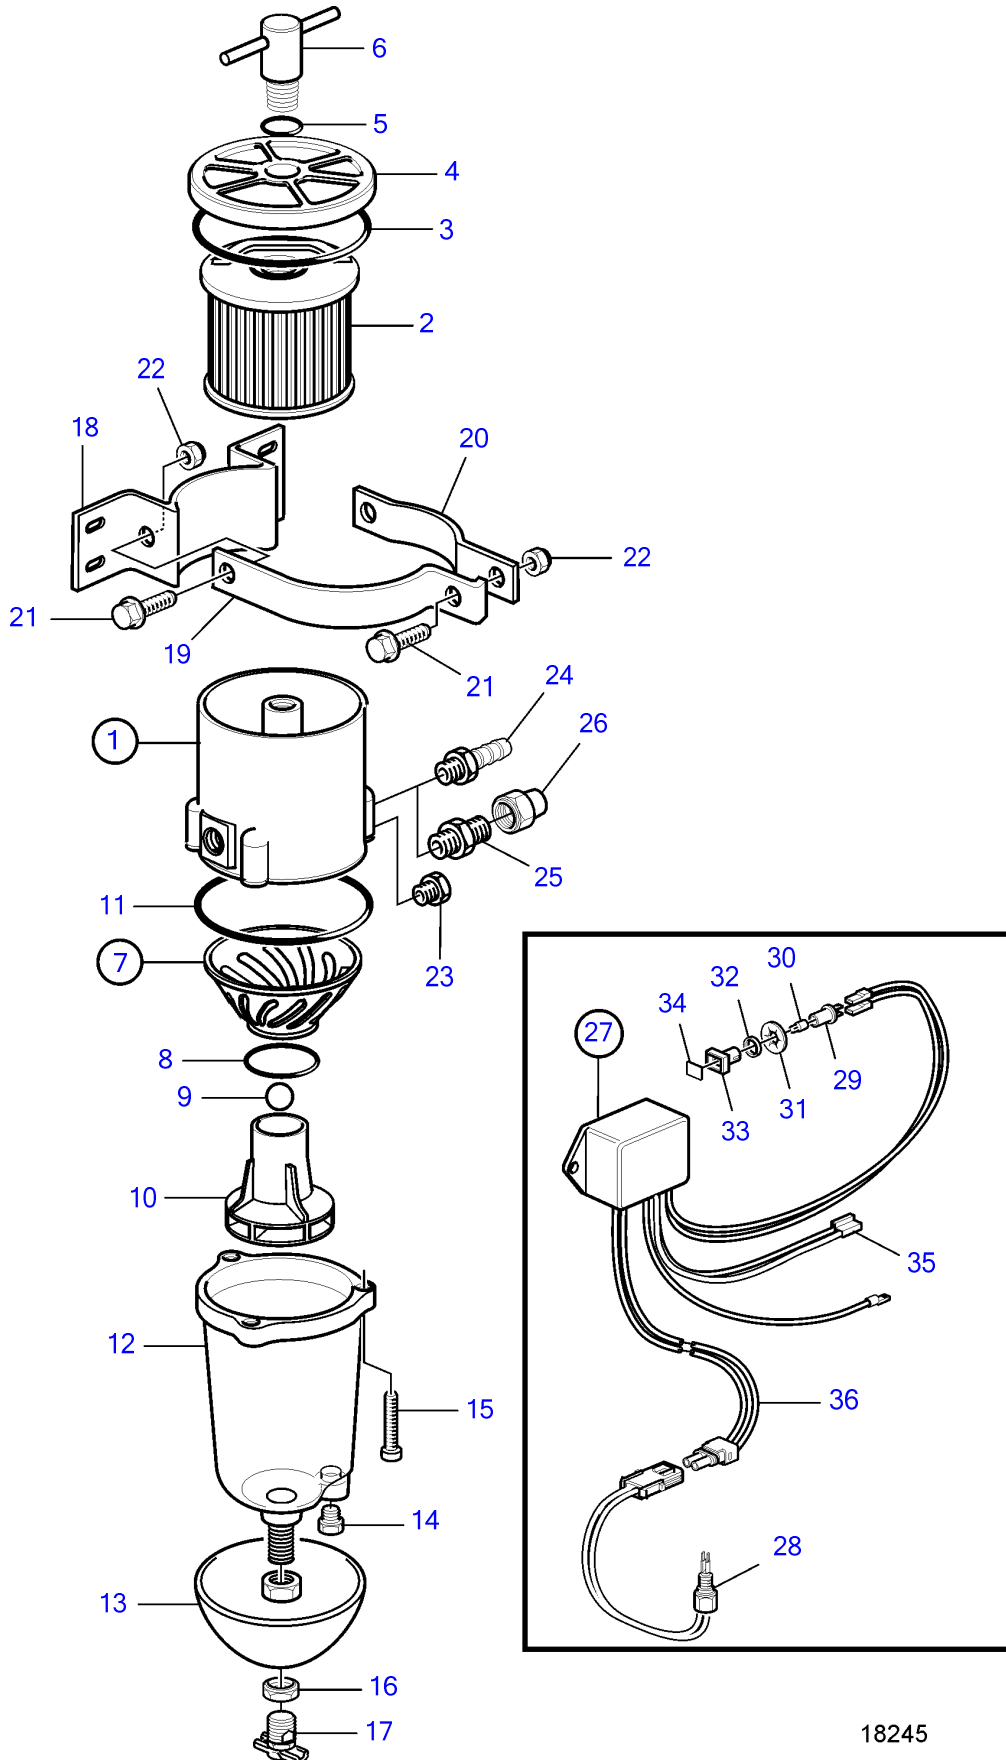

AD31L-A, AD31P-A, AD41L-A, AD41P-A, D41L-A, TAMD31L-A, TAMD31M-A, TAMD31P-A, TAMD31S-A, TAMD41H-A, TAMD41H-B, TAMD41P-A, TAMD41L-A, TAMD41M-A, TMD31L-A, TMD41L-A

18245

AD31L-A, AD31P-A, AD41L-A, AD41P-A, D41L-A, TAMD31L-A, TAMD31M-A, TAMD31P-A, TAMD31S-A, TAMD41H-A, TAMD41H-B, TAMD41P-A, TAMD41L-A, TAMD41M-A, TMD31L-A, TMD41L-A

REF	PART NO.	QTY	DESCRIPTION	SEE SEC.	NOTES
1	3582350	1	Fuel filter		Repl by 877763
			• Bulletin 50-11A	50-11A-EN	Fuel Filters / Water Separators
1	877763	1	Fuel filter		
			•		
			•	9025	
2	861014	1	• Insert		
3	838504	1	• Gasket		
4		1	• Lock		
5	838505	1	• O-ring		
6		1	• Handle		
7	861455	1	• O-ring		
8		1	• • O-ring		
9		1	• • • Ball		
10		1	• • • Insert		
11	3838861	1	• • • Gasket		(838502)
12	3838849	1	Bowl		
13		1	• Heat shield		
14		1	• Plug		
15	950024	4	• Cross recessed screw		
16	861459	2	• Nut		
17	(861458)	1	• Faucet		Obsolete part
18		1	• Bracket		
19		1	• Clamp		
20		1	• Clamp		
21		3	• Screw		
22		3	• Nut		
23		1	• Plug		
24	3825000	X	Hose nipple		(834781)
25	954337	X	Nipple		
26	954323	X	Fitting nut		
27	1140724	1	Level guard		(1140609)
28	3588916	1	• Alarm kit		
29	808175	1	• Lamp socket		
30	19923	1	• Bulb		12V, 2W
	182059	1	• Bulb		24V, 3W
31	967583	1	• Retainer		
32	829714	1	• Sealing ring		
33	838455	1	• Retainer		
34	872591	1	• Symbol strip		
35		X	• cables and terminals	1963	
36	881774	1	Wiring harness		