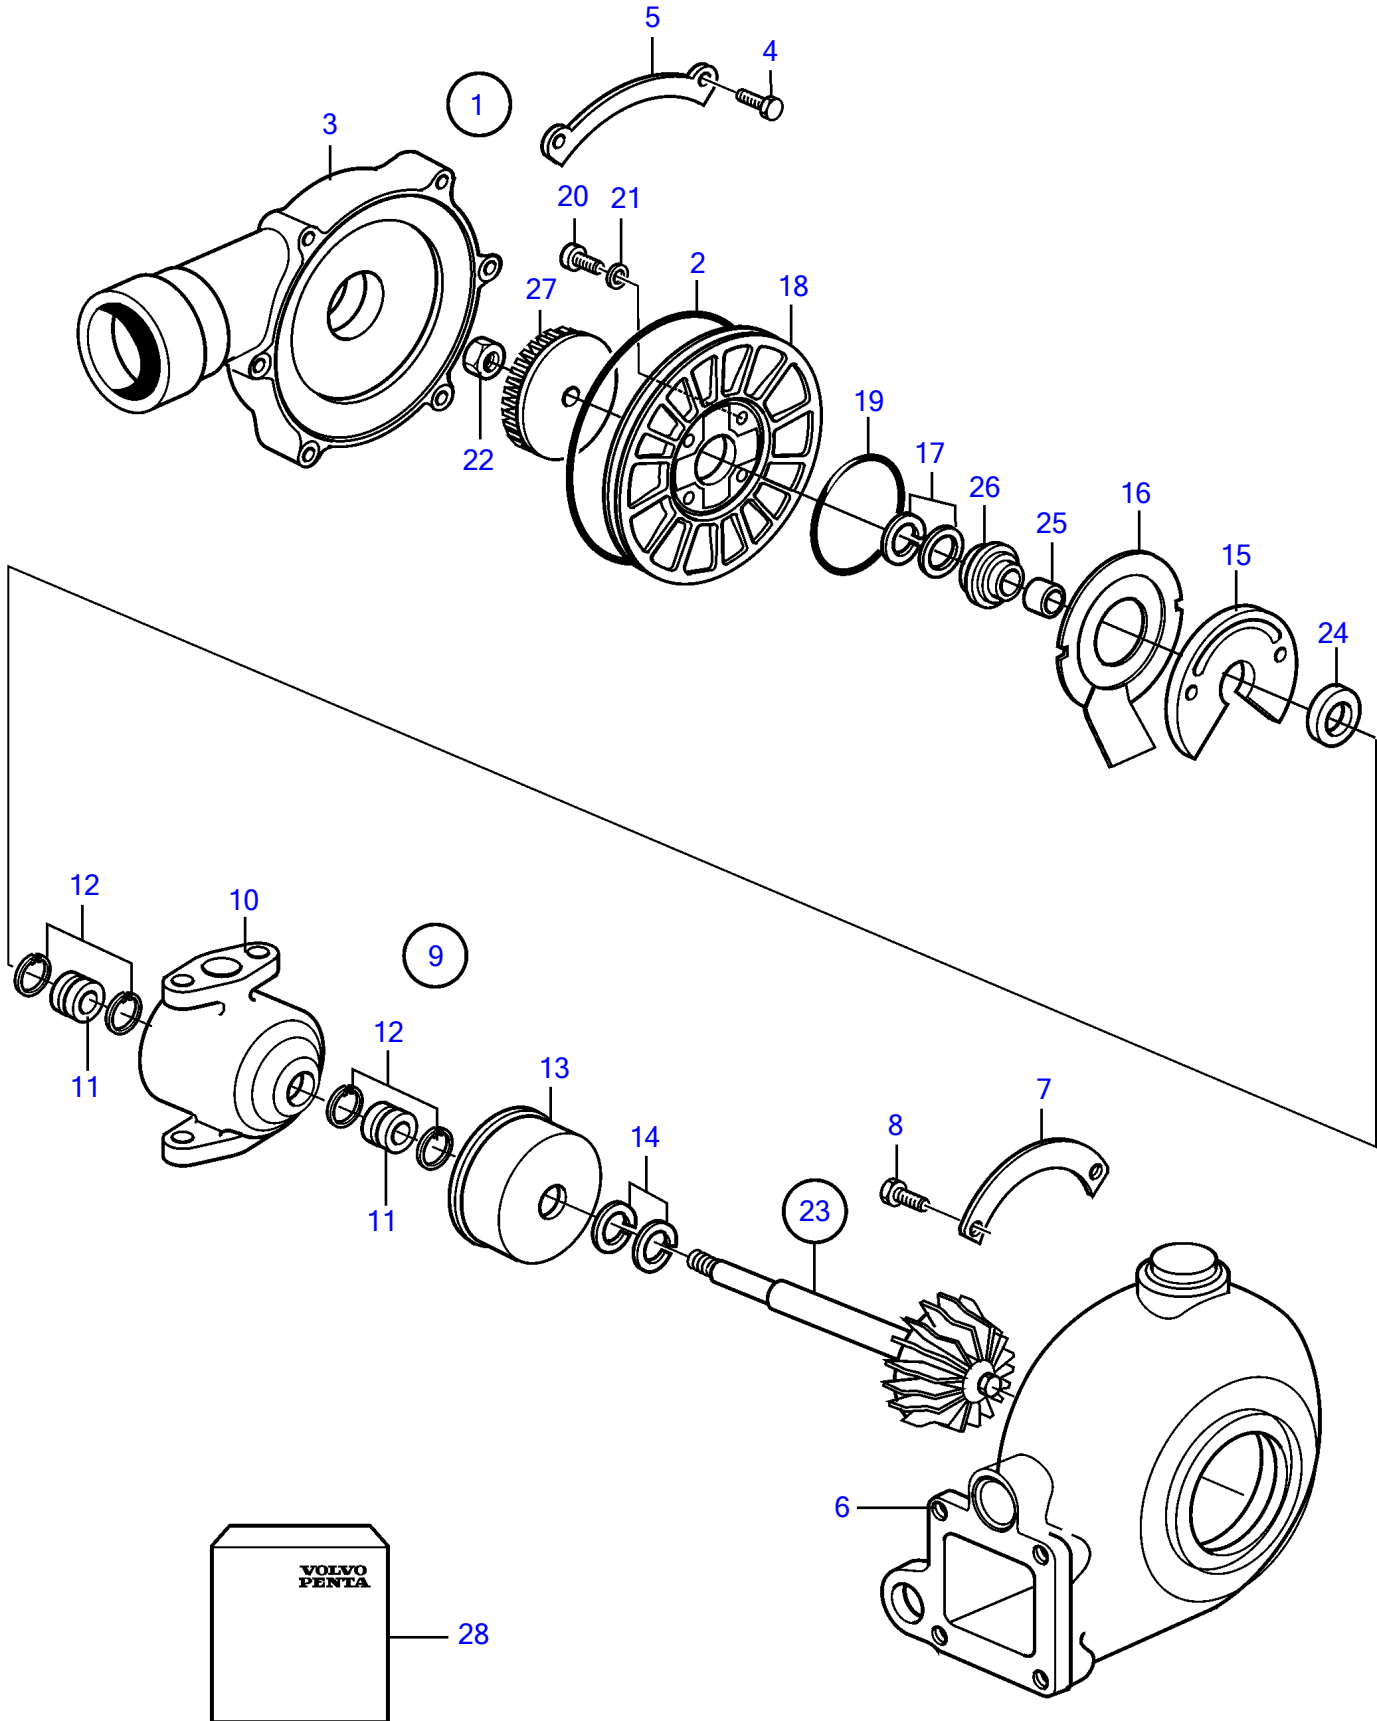

AD41L-A, AD41P-A, D41L-A, TAMD41H-A, TAMD41H-B, TAMD41P-A, TAMD41L-A, TAMD41M-A, TMD41L-A

AD41L-A, AD41P-A, D41L-A, TAMD41H-A, TAMD41H-B, TAMD41P-A, TAMD41L-A, TAMD41M-A, TMD41L-A

REF	PART NO.	QTY	DESCRIPTION	SEE SEC.	NOTES
1	3802070	1	Turbocharger		(861260)
			• Bulletin 44-46	44-46-EN	Upgrade Turbo for D41A amd D41B Engines
2	838567	1	• O-ring		
3		1	• Housing		
4	955270	8	• Hexagon screw		Included in repair kit, (858661)
5	(858662)	4	• Segment		Obsolete part
6		1	• Turbine housing		
7	(858664)	3	• Segment		Obsolete part
8	955293	6	• Hexagon screw		
9	(861506)	1	• Bearing housing		Obsolete part
10		1	• • Bearing housing		
11	(838562)	2	• • Bushing		Obsolete part
12	(845042)	4	• • Lock ring		Obsolete part
13	(858668)	1	• • Heat shield		Obsolete part
14		2	• • Piston ring		Included in repair kit
15	(838565)	1	• • Bearing		Obsolete part
16	(845047)	1	• • Oil deflector		Obsolete part
17		1	• • Piston ring		Included in repair kit
18		1	• • Cover		
19	(838426)	1	• • O-ring		Obsolete part
20		4	• • Screw		Included in repair kit
21		4	• • Washer		
22		1	• • Nut		Included in repair kit
23	(861503)	1	• • Shaft		Obsolete part
24	(844000)	1	• • • Thrust ring		Obsolete part
25	(845050)	1	• • • Sleeve		Obsolete part
26	(858675)	1	• • • Seal		Obsolete part
27	(861504)	1	• • • Compressor wheel		Obsolete part
28	3827366	1	• • • Overhaul kit		
	861501	1	Repair kit		See group 99