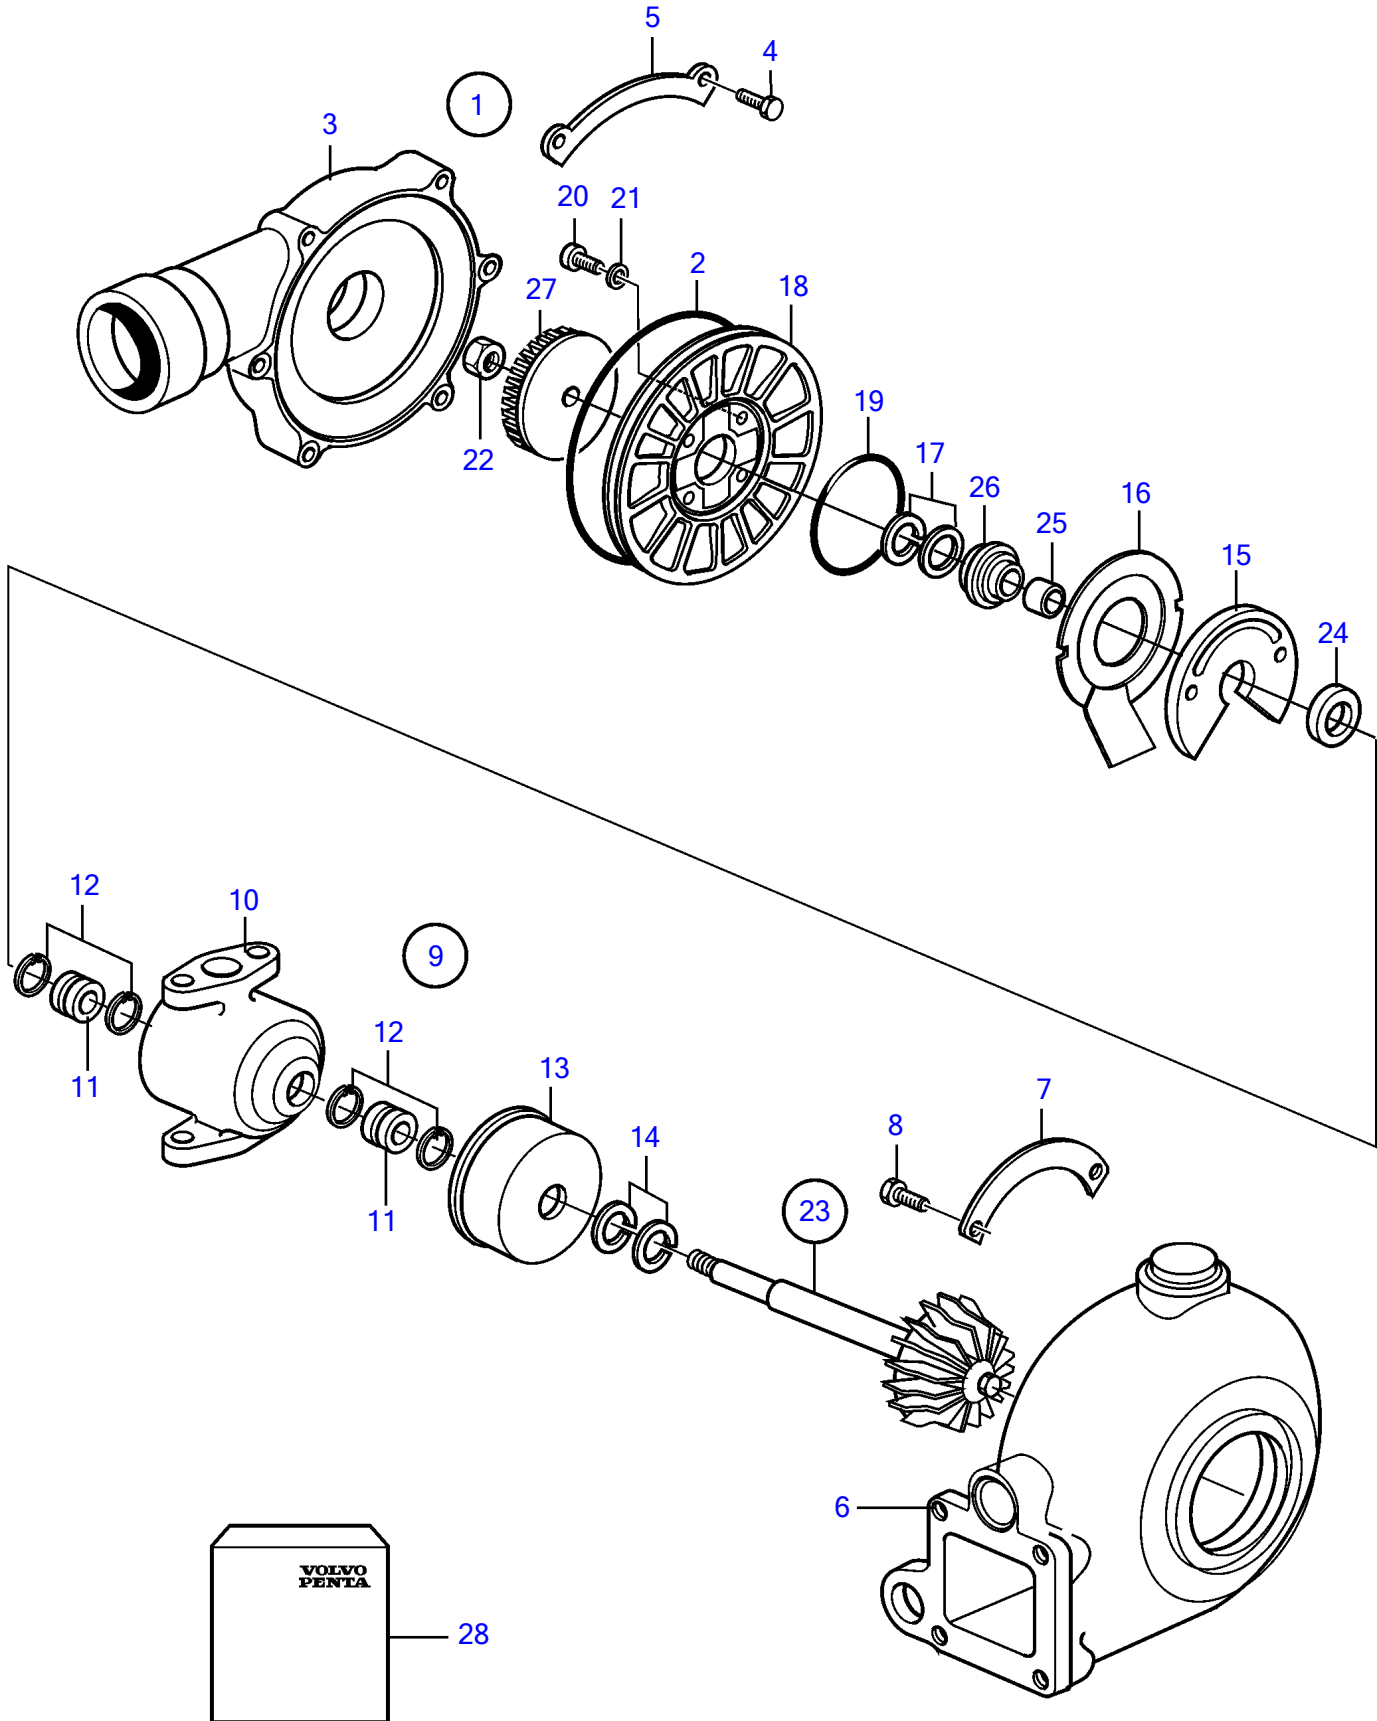

AD31L-A, AD31P-A, TAMD31L-A, TAMD31M-A, TAMD31P-A, TMD31L-A

AD31L-A, AD31P-A, TAMD31L-A, TAMD31M-A, TAMD31P-A, TMD31L-A

REF	PART NO.	QTY	DESCRIPTION	NOTES
1	3802060		Turbo	(860916)
2	838567	1	• O-ring	Included in repair kit
3		1	• Housing	
4	955270	8	• Hexagon screw	Included in repair kit, (858661)
5	(858662)	4	• Segment	Obsolete part
6		1	• Turbine housing	
7	(858664)	3	• Segment	Obsolete part
8	955293	6	• Hexagon screw	
9	(858705)	1	• Bearing housing	Obsolete part
10		1	• • Bearing housing	
11	(838562)	2	• • Bushing	Obsolete part
12	(845042)	4	• • Lock ring	Obsolete part
13	(858668)	1	• • Heat shield	Obsolete part
14		2	• • Piston ring	Included in repair kit
15	(858710)	1	• • Thrust bearing	Obsolete part
16	(845047)	1	• • Oil deflector	Obsolete part
17		1	• • Piston ring	Included in repair kit
18		1	• • Cover	
19	(838426)	1	• • O-ring	Obsolete part
20	845829	4	• • Screw	
21	(838568)	4	• • Washer	Obsolete part
22		1	• • Nut	Included in repair kit
23	(861503)	1	• • Shaft	Obsolete part
24	(844000)	1	• • • Thrust ring	Obsolete part
25	(845050)	1	• • • Sleeve	Obsolete part
26	(858675)	1	• • • Seal	Obsolete part
27	(3581660)	1	• • • Compressor wheel	Obsolete part
28	3827366	1	• • • Overhaul kit	
	861501	1	Repair kit	See group 99