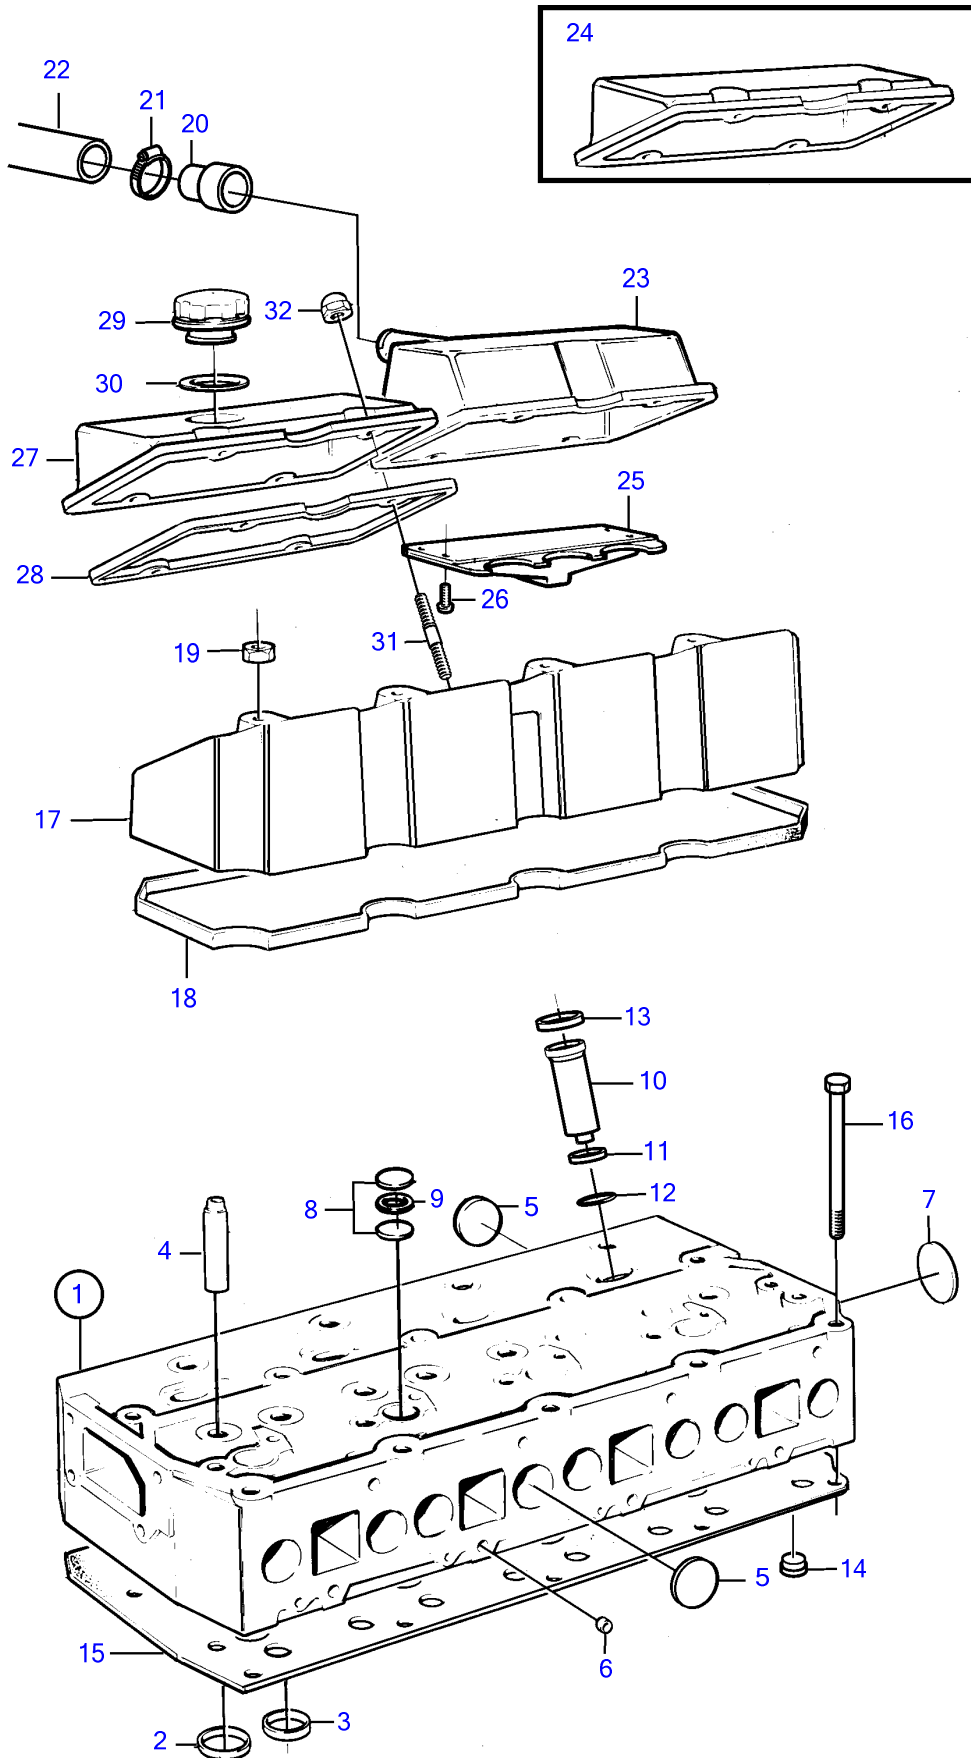

AD31L-A, TAMD31L-A, TAMD31M-A, TMD31L-A

22662

## AD31L-A, TAMD31L-A, TAMD31M-A, TMD31L-A

REF	PART NO.	QTY	DESCRIPTION	SEE SEC.	NOTES
1	3803306	1	Cylinder head		SN-2203129975, (860646) SN2203129976-2203135150, (3581588) SN-2203129780, (861629) SN2203129781-2203135150, (3581552)
2	858331	4	• Valve seat, exhaust		
3	860035	4	• Valve seat, intake		
4	3582561	8	• Valve guide		
5	477026	9	• Expansion plug		
6	967853	8	• Cap plug		
7	968955	1	• Expansion plug		
8	967948	8	• Expansion plug		
9	949329	4	• Gasket		
10	861255	4	• Spray sleeve		SN-2203129975
	3581536	4	• Spray sleeve		SN2203129976-2203135150
11	838896	4	• Sealing ring		
12	838821	4	• O-ring		
13	838619	4	• Retainer		
14	465420	4	• Jet		
15	3582432	1	Cylinder head gasket		
16	838775	19	Screw		
17	838648	1	Valve cover		
18	838652	1	Gasket		
19	945408	4	Flange nut		
20	861114	1	Protecting sleeve	1695	Not for SOLAS
	861114	1	Protecting sleeve	3346	Not for SOLAS
21	943472	1	Hose clamp	1695	
22	946234	X	Tube	1695	L=720mm not for SOLAS
23	860541	1	Valve cover		Not for SOLAS, Replaced by 860542, 860601 & 977771
	860542	1	• Valve cover		
24	838650	1	Valve cover		SOLAS
25	860601	1	Insert		Not for SOLAS
26	977771	4	Flange screw		
27	838651	1	Valve cover		
28	838654	2	Gasket		
29	1275403	1	Oil filler cap		
30	1275379	1	Gasket		
31	1542380	8	Stud		
32	968458	8	Flange cap nut		