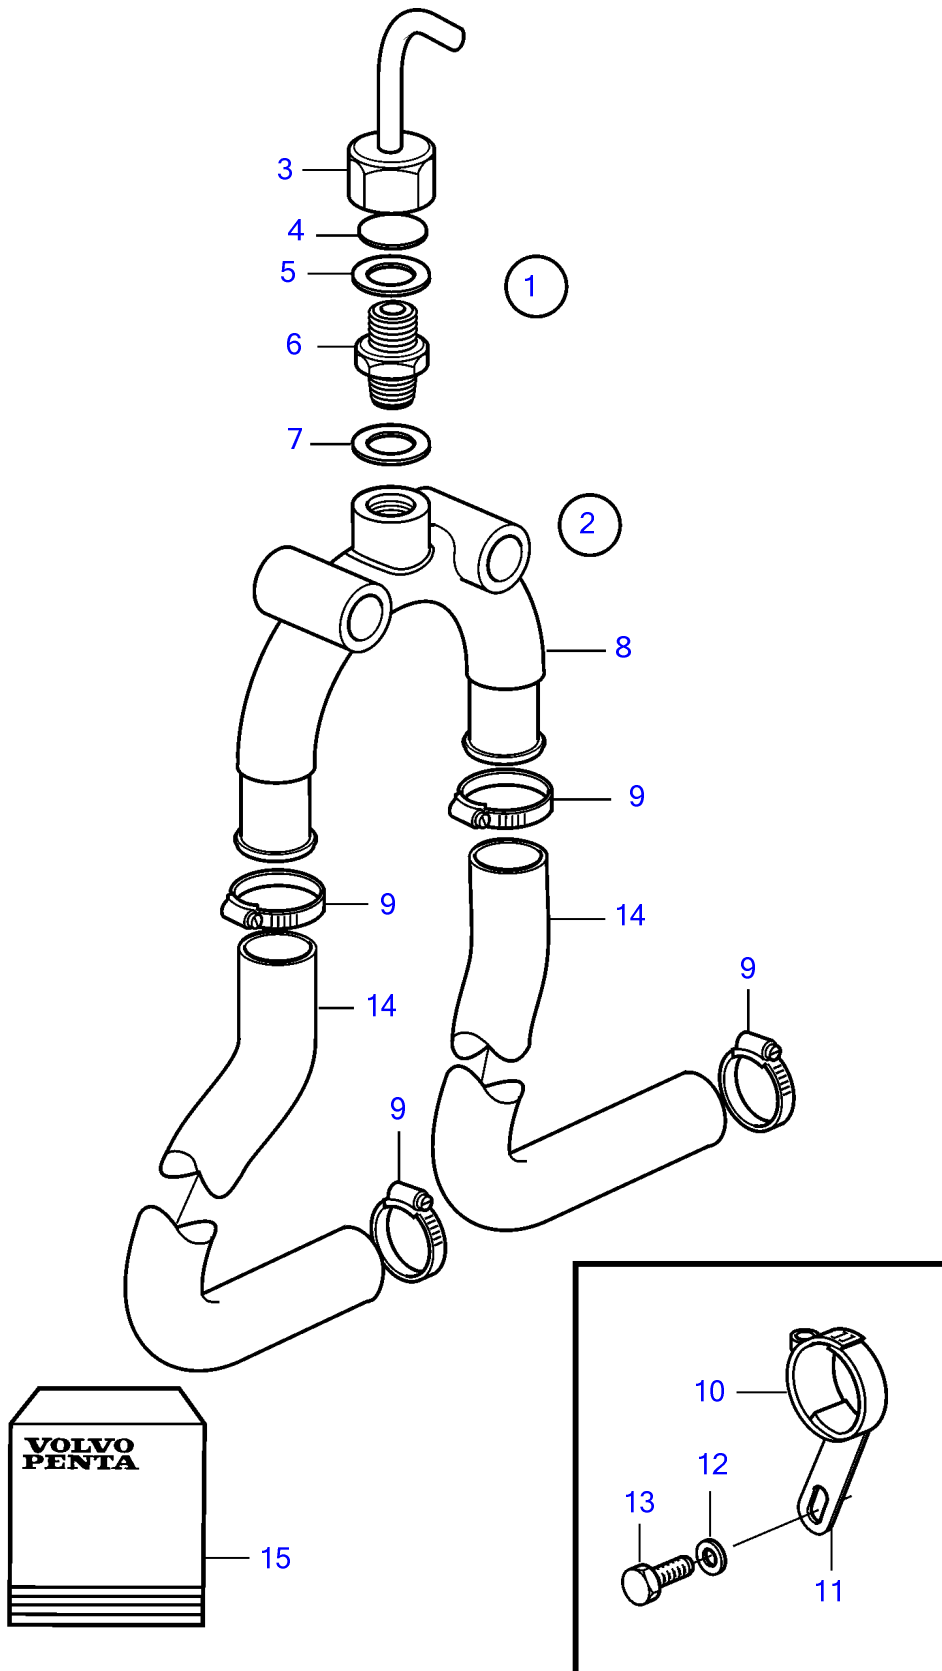

AD31L-A, AD31P-A, AD41L-A, AD41P-A, D41L-A, TAMD31L-A, TAMD31M-A, TAMD31P-A, TAMD31S-A, TAMD41H-A, TAMD41H-B, TAMD41P-A, TAMD41L-A, TAMD41M-A, TMD31L-A, TMD41L-A

15310

AD31L-A, AD31P-A, AD41L-A, AD41P-A, D41L-A, TAMD31L-A, TAMD31M-A, TAMD31P-A, TAMD31S-A, TAMD41H-A, TAMD41H-B, TAMD41P-A, TAMD41L-A, TAMD41M-A, TMD31L-A, TMD41L-A

REF	PART NO.	QTY	DESCRIPTION	NOTES
1	858588	1	Vacuum valve kit	Repl by 3581591
2	828534	1	• Vacuum valve	
3	828533	1	• • Upper section	
4		2	• • • Diaphragm	Included in overhaul kit., Only 1 ea as spare part
5	828424	2	• • • Gasket	Included in overhaul kit., Only 1 ea as spare part
6	828266	1	• • Lower section	
7	947282	2	• • • Gasket	Included in overhaul kit., Only 1 ea as spare part
8	828501	1	• Branch pipe	
9	853548	4	• Hose clamp	
10	943473	1	• Hose clamp	
11	843747	1	• Anchorage	
12	976944	1	• Washer	(960141)
13	940142	1	• Hexagon screw	
14	952972	X	Hose	
15	3818424	1	Repair kit	(875738)